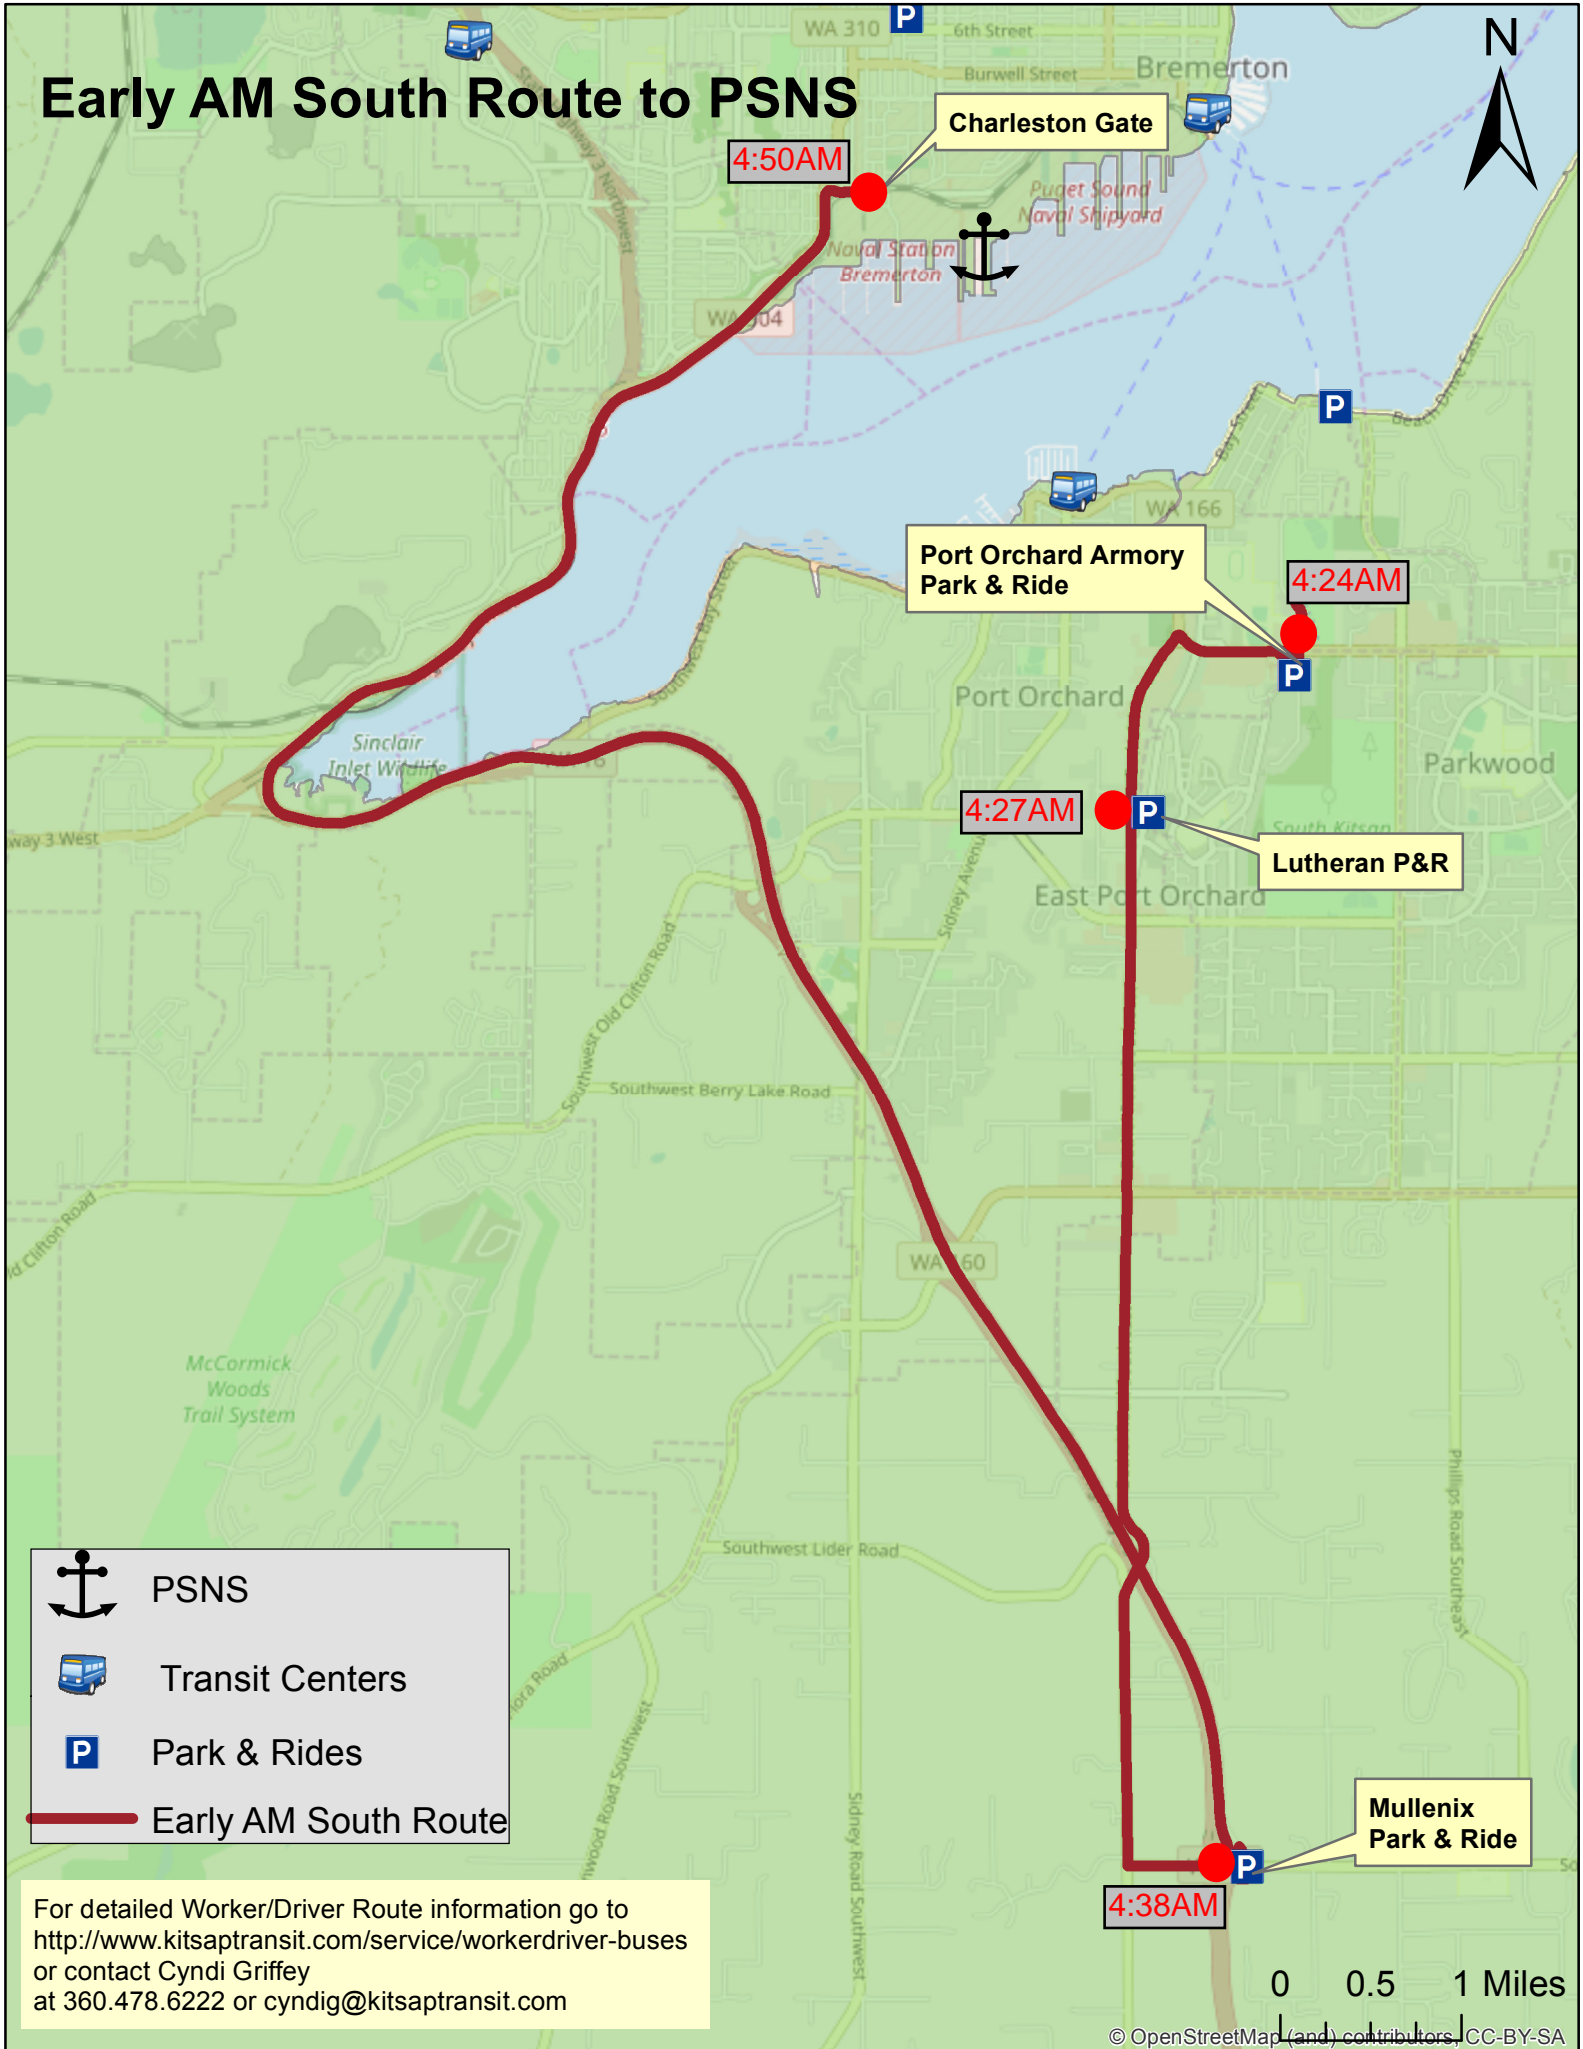

Early AM South Route to PSNS

-  PSNS
-  Transit Centers
-  Park & Rides
-  Early AM South Route

For detailed Worker/Driver Route information go to <http://www.kitsaptransit.com/service/workerdriver-buses> or contact Cyndi Griffey at 360.478.6222 or cyndig@kitsaptransit.com

0 0.5 1 Miles