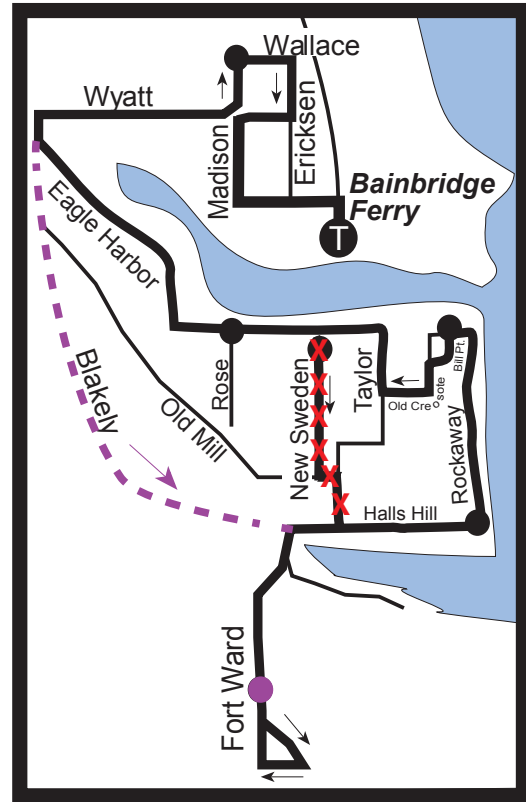

# #99 Bill Point Commuter Reroute Map

**#99 Bill Point**  
AM trips arriving at  
Bainbridge Terminal  
at 6:10am, 6:55am  
and 7:45am.

**#99 Bill Point**  
AM trips arriving at  
Bainbridge Terminal  
at 5:10am and 8:35am.

## PM Trips

- - - Deadhead Trip
- Detour Route
- Starting Point during detour
- ✗ No Service