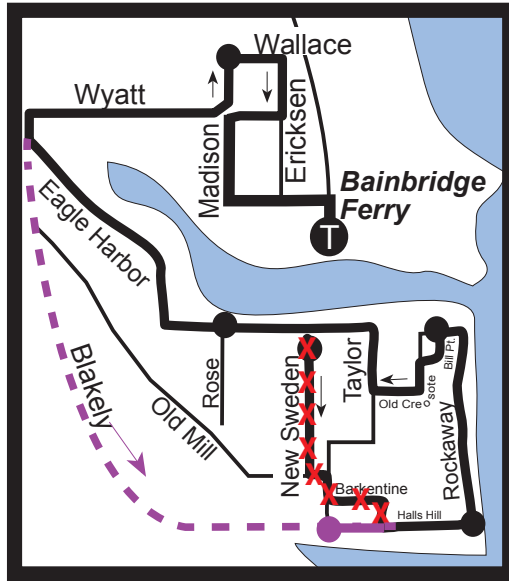

# #99 Bill Point Commuter Reroute Map

**#99 Bill Point**  
AM trips arriving at  
Bainbridge Terminal  
at 6:10am, 6:55am  
and 7:45am.

**#99 Bill Point**  
AM trips arriving at  
Bainbridge Terminal  
at 5:10am and 8:35am.

## PM Trips

- - - Deadhead Trip
- Detour Route
- Starting Point during detour
- ✗ No Service