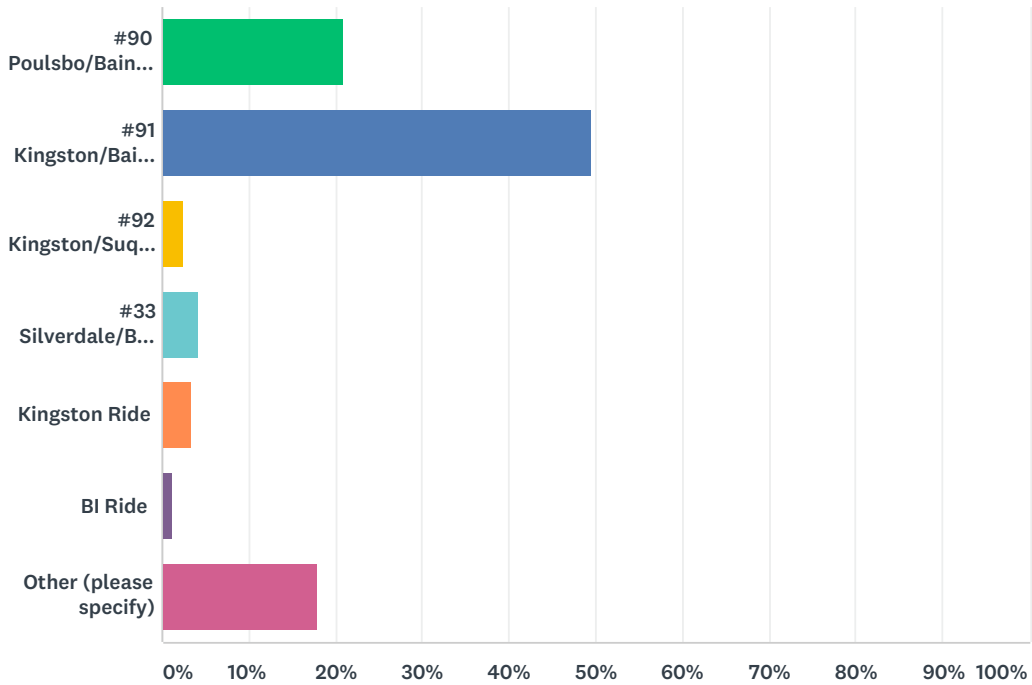

Q5 If you ride a bus to a ferry terminal, which Routed bus do you typically take?

Answered: 234 Skipped: 685

ANSWER CHOICES	RESPONSES	
#90 Poulsbo/Bainbridge	20.94%	49
#91 Kingston/Bainbridge	49.57%	116
#92 Kingston/Suquamish	2.56%	6
#33 Silverdale/Bainbridge	4.27%	10
Kingston Ride	3.42%	8
BI Ride	1.28%	3
Other (please specify)	17.95%	42
TOTAL		234