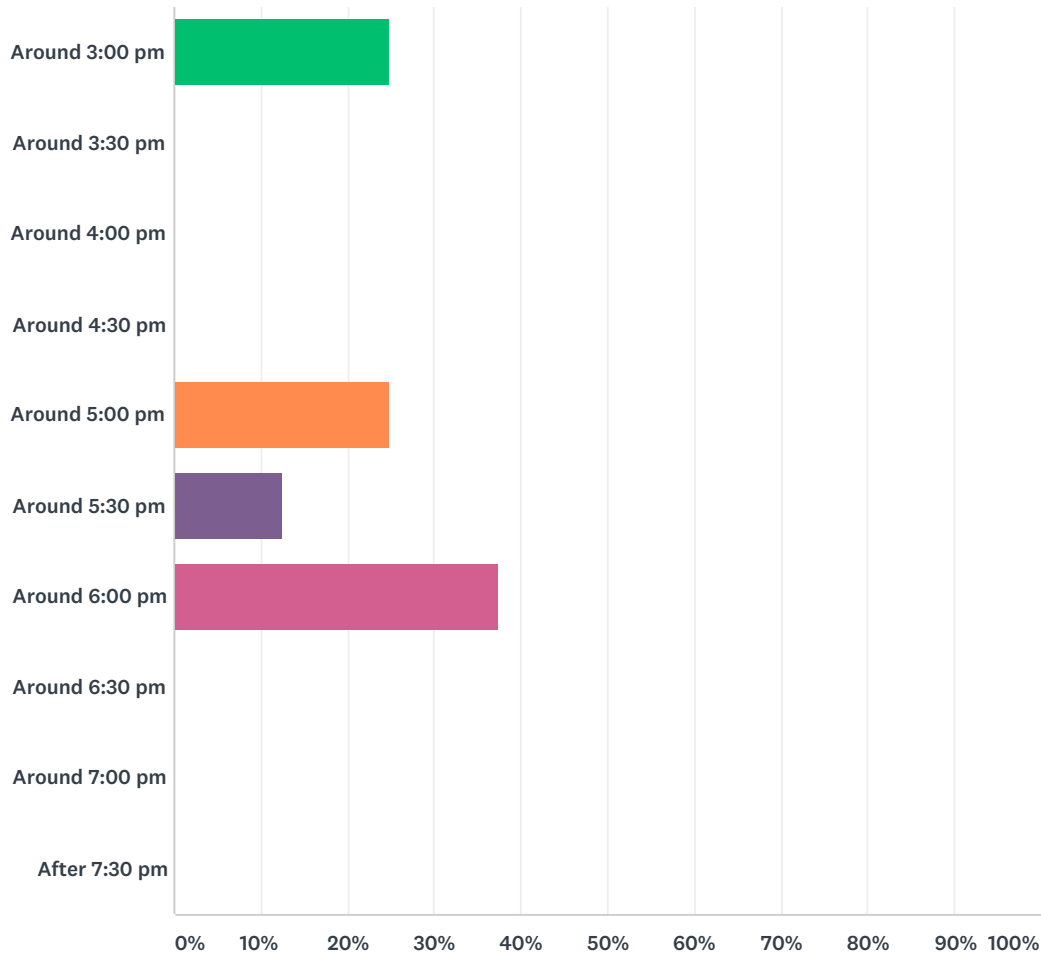

Q14 In general, what time do you want to depart Kingston in the afternoon/evening?

Answered: 8 Skipped: 911

ANSWER CHOICES	RESPONSES	
Around 3:00 pm	25.00%	2
Around 3:30 pm	0.00%	0
Around 4:00 pm	0.00%	0
Around 4:30 pm	0.00%	0
Around 5:00 pm	25.00%	2
Around 5:30 pm	12.50%	1
Around 6:00 pm	37.50%	3
Around 6:30 pm	0.00%	0
Around 7:00 pm	0.00%	0
After 7:30 pm	0.00%	0