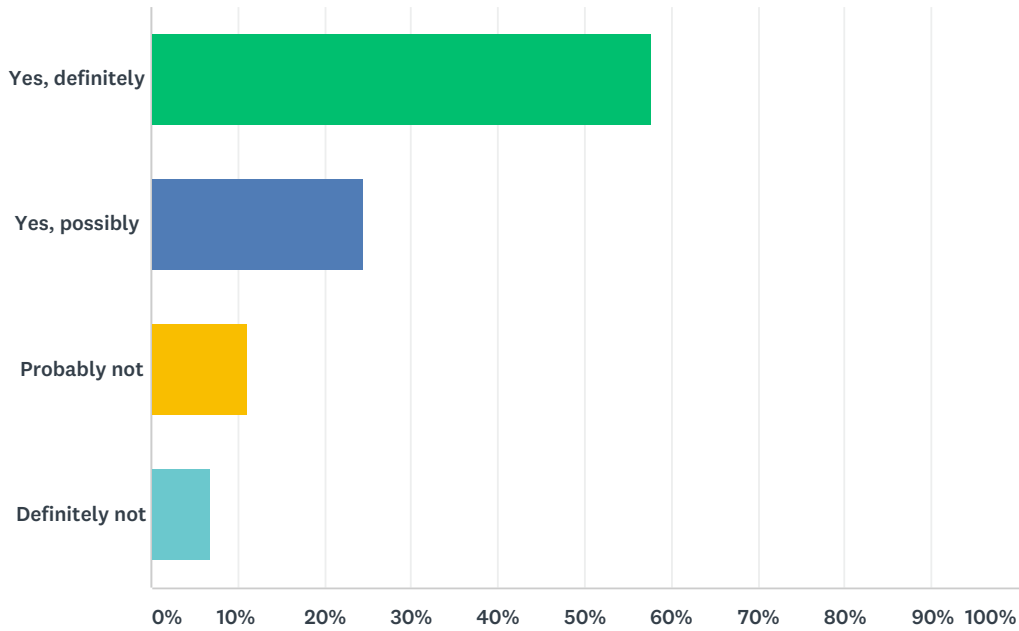

Q1 Do you plan to use the Kitsap Transit Fast Ferry service between Kingston and Seattle?

Answered: 919 Skipped: 0

ANSWER CHOICES	RESPONSES	
Yes, definitely	57.78%	531
Yes, possibly	24.37%	224
Probably not	10.99%	101
Definitely not	6.86%	63
TOTAL		919