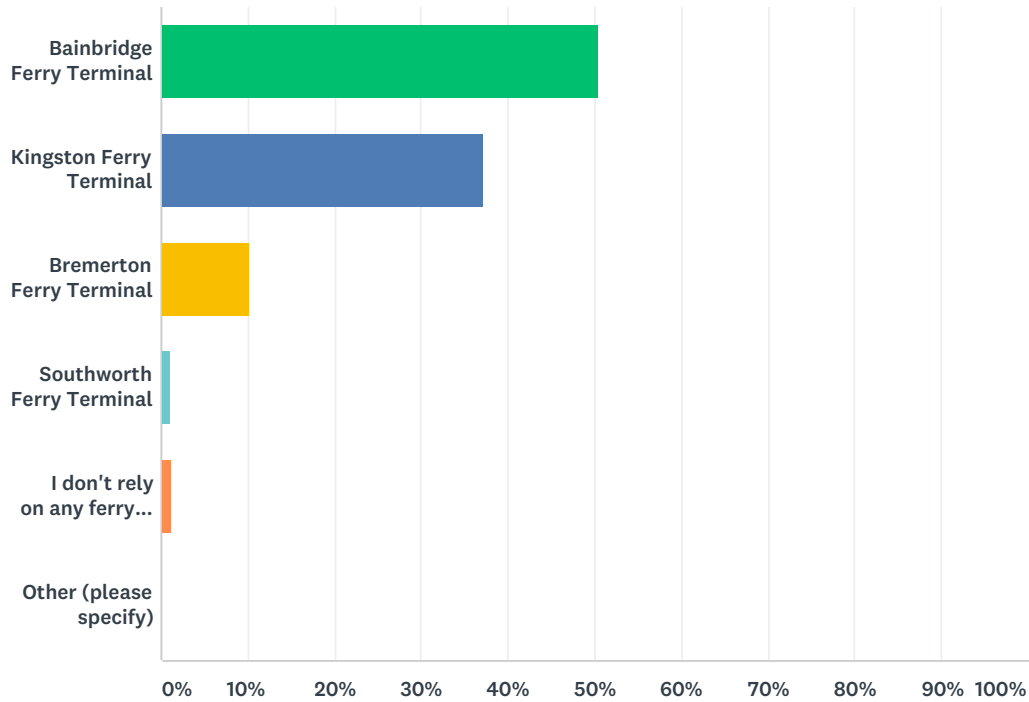

Q4 When commuting to Seattle, which ferry terminal in Kitsap do you typically depart from?

Answered: 471 Skipped: 448

ANSWER CHOICES	RESPONSES	
Bainbridge Ferry Terminal	50.32%	237
Kingston Ferry Terminal	37.15%	175
Bremerton Ferry Terminal	10.19%	48
Southworth Ferry Terminal	1.06%	5
I don't rely on any ferry terminal in Kitsap	1.27%	6
Other (please specify)	0.00%	0
TOTAL		471