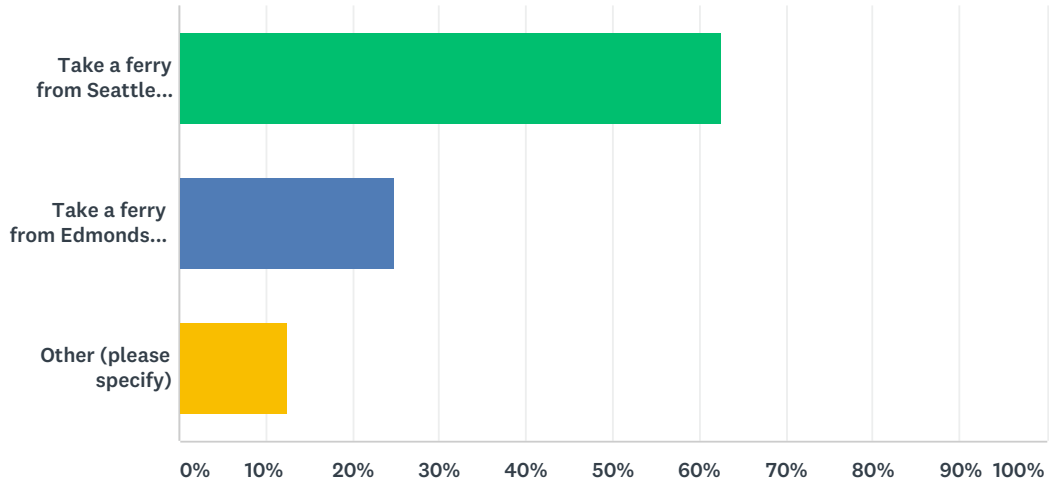

Q15 How do you currently commute to the Kitsap side, most of the time?

Answered: 8 Skipped: 911

ANSWER CHOICES	RESPONSES	
Take a ferry from Seattle Ferry Terminal	62.50%	5
Take a ferry from Edmonds Ferry Terminal	25.00%	2
Other (please specify)	12.50%	1
TOTAL		8