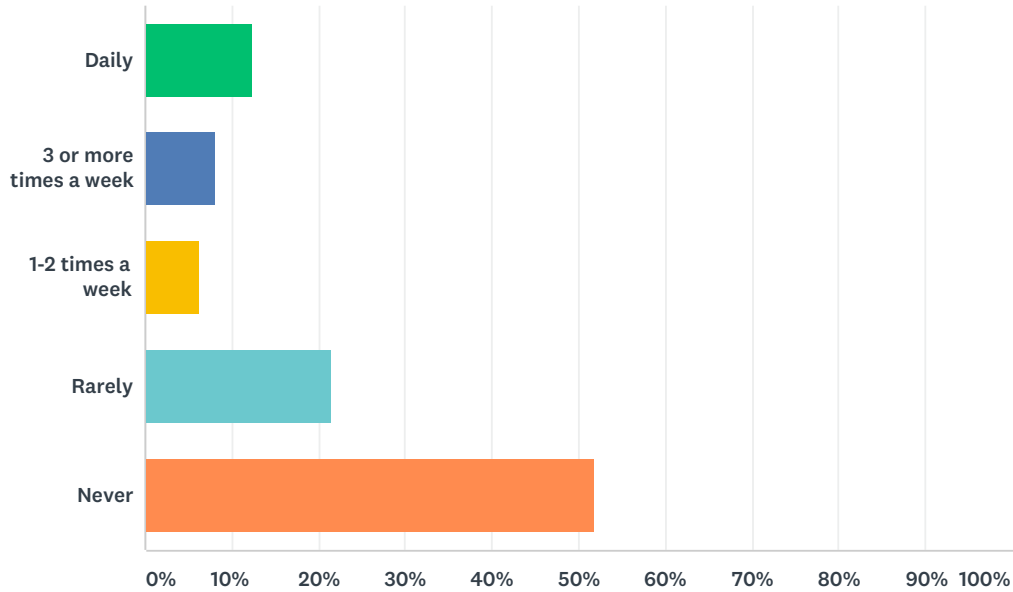

Q11 If weekday commuter fast-ferry express bus service were added connecting the North Viking Transit Center in Poulsbo to Kingston Ferry Terminal, how often would you use it?

Answered: 471 Skipped: 448

ANSWER CHOICES	RESPONSES	
Daily	12.31%	58
3 or more times a week	8.07%	38
1-2 times a week	6.37%	30
Rarely	21.44%	101
Never	51.80%	244
TOTAL		471