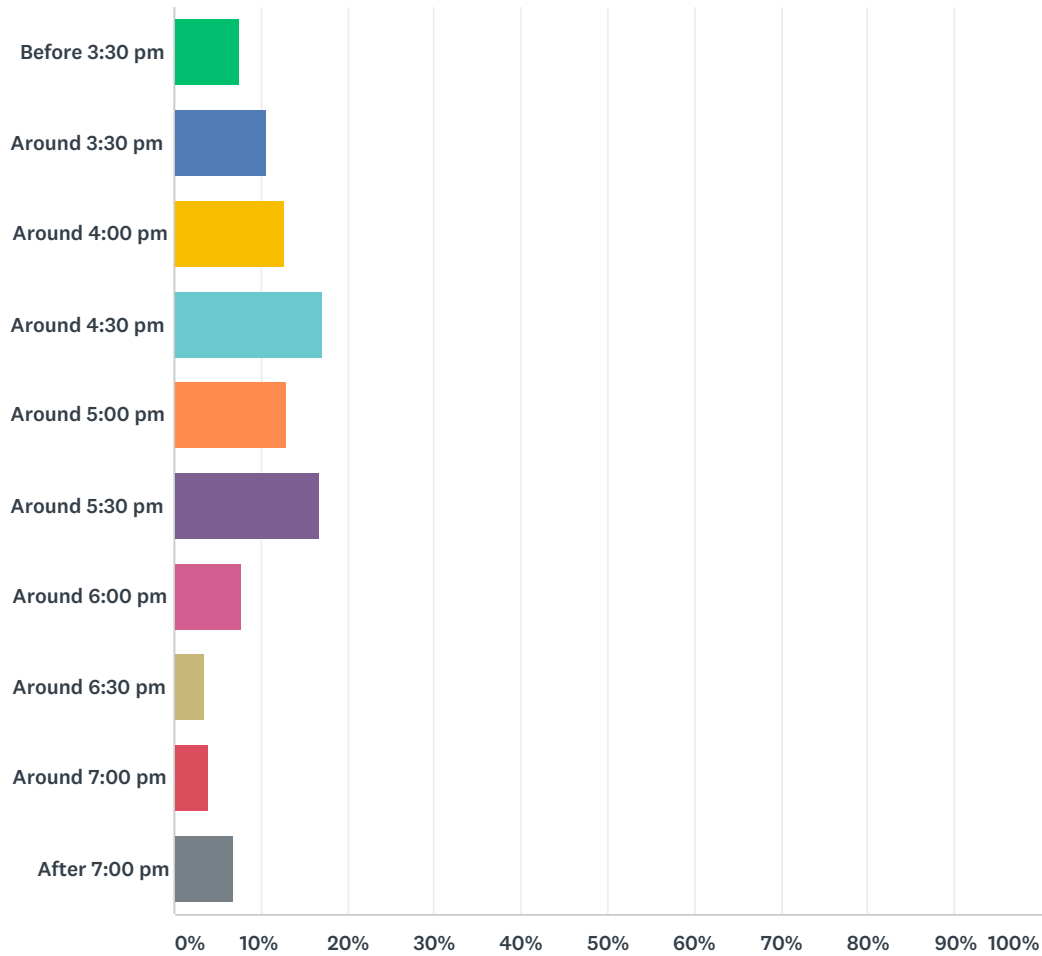

Q6 In general, what time do you want to arrive in Seattle in the morning?

Answered: 471 Skipped: 448

ANSWER CHOICES	RESPONSES
Around 6:00 am	9.55% 45
Around 6:30 am	7.43% 35
Around 7:00 am	14.86% 70
Around 7:30 am	18.90% 89
Around 8:00 am	13.59% 64
Around 8:30 am	10.83% 51
Around 9:00 am	12.10% 57
After 9:00 am	12.74% 60
TOTAL	471

Q7 In general, what time do you want to depart Seattle in the afternoon/evening?

Answered: 471 Skipped: 448

ANSWER CHOICES	RESPONSES	
Before 3:30 pm	7.43%	35
Around 3:30 pm	10.62%	50
Around 4:00 pm	12.74%	60
Around 4:30 pm	17.20%	81
Around 5:00 pm	12.95%	61
Around 5:30 pm	16.77%	79
Around 6:00 pm	7.64%	36
Around 6:30 pm	3.61%	17
Around 7:00 pm	4.03%	19
After 7:00 pm	7.01%	33