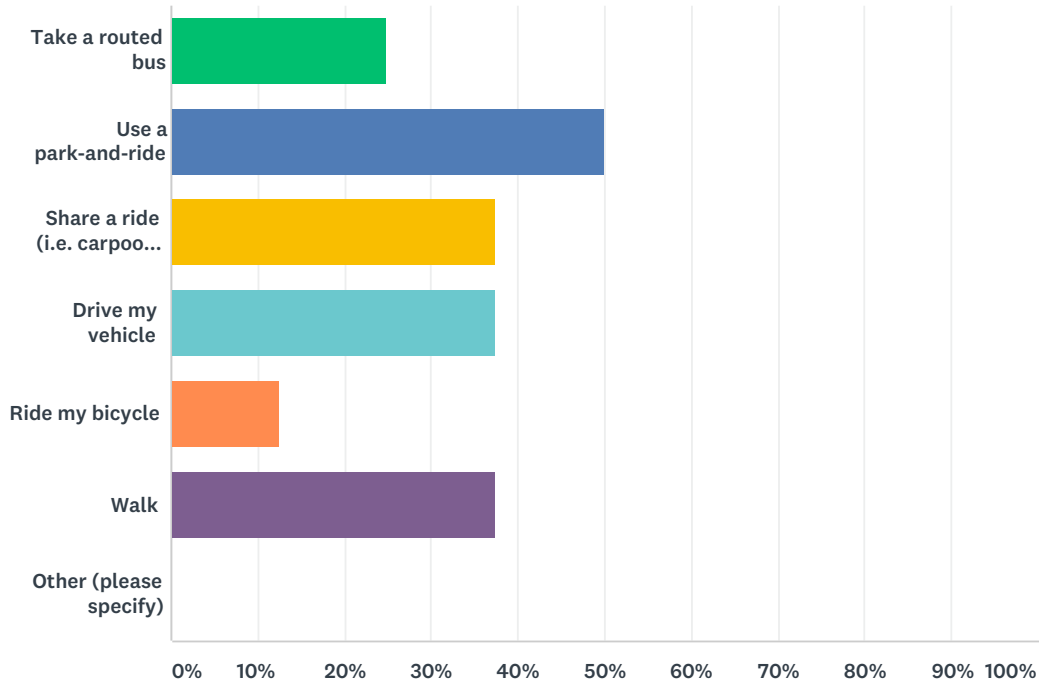

Q16 On your return trip to Seattle, how do you plan to reach the Kingston ferry terminal, most of the time? If you rely on more than one transit mode, check all that apply.

Answered: 8 Skipped: 911

ANSWER CHOICES	RESPONSES	
Take a routed bus	25.00%	2
Use a park-and-ride	50.00%	4
Share a ride (i.e. carpool, vanpool, dial-a-ride)	37.50%	3
Drive my vehicle	37.50%	3
Ride my bicycle	12.50%	1
Walk	37.50%	3
Other (please specify)	0.00%	0
Total Respondents: 8