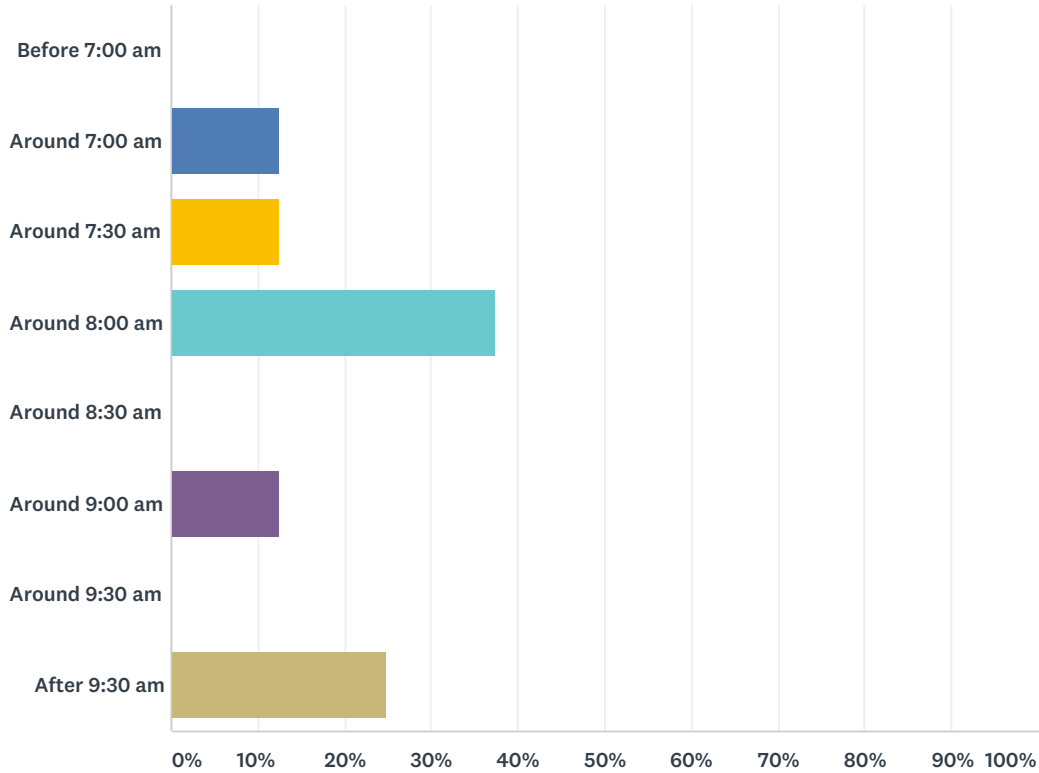

Q13 In general, what time do you want to arrive in Kingston in the morning?

Answered: 8 Skipped: 911

ANSWER CHOICES	RESPONSES
Before 7:00 am	0.00% 0
Around 7:00 am	12.50% 1
Around 7:30 am	12.50% 1
Around 8:00 am	37.50% 3
Around 8:30 am	0.00% 0
Around 9:00 am	12.50% 1
Around 9:30 am	0.00% 0
After 9:30 am	25.00% 2
TOTAL	8