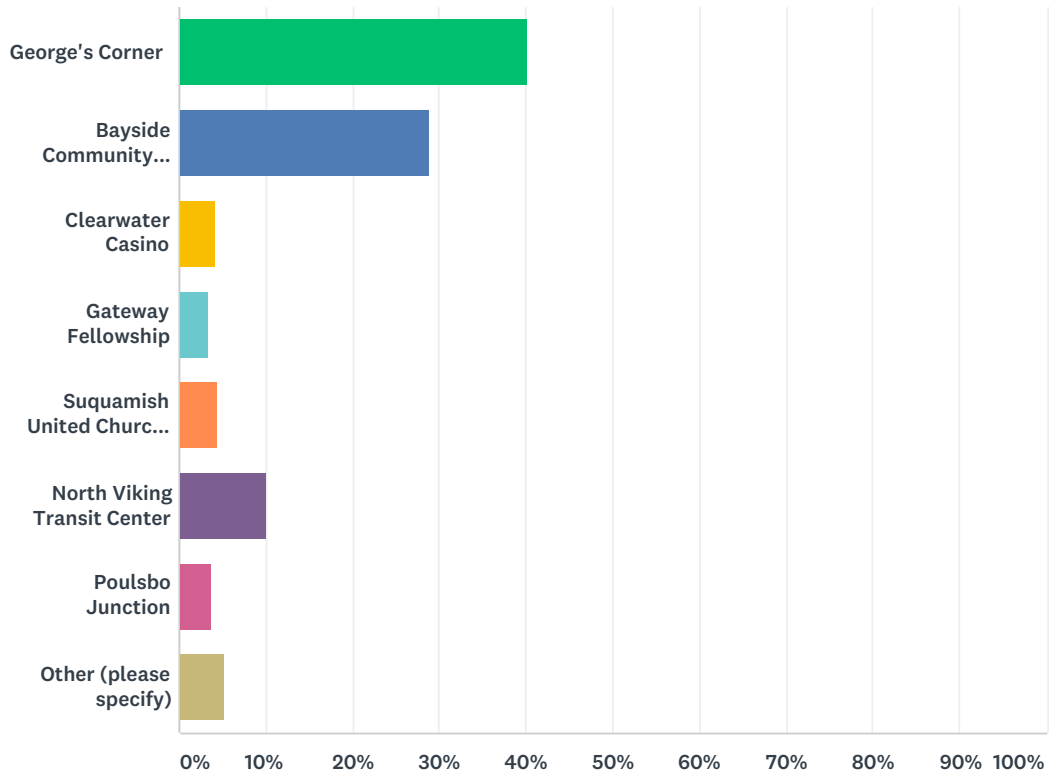

Q9 If you plan to use a Kitsap Transit Park & Ride as part of your fast-ferry commute, which of these is most convenient for you?

Answered: 339 Skipped: 580

ANSWER CHOICES	RESPONSES	
George's Corner	40.12%	136
Bayside Community Church	28.91%	98
Clearwater Casino	4.13%	14
Gateway Fellowship	3.24%	11
Suquamish United Church of Christ	4.42%	15
North Viking Transit Center	10.03%	34
Poulsbo Junction	3.83%	13
Other (please specify)	5.31%	18
TOTAL		339