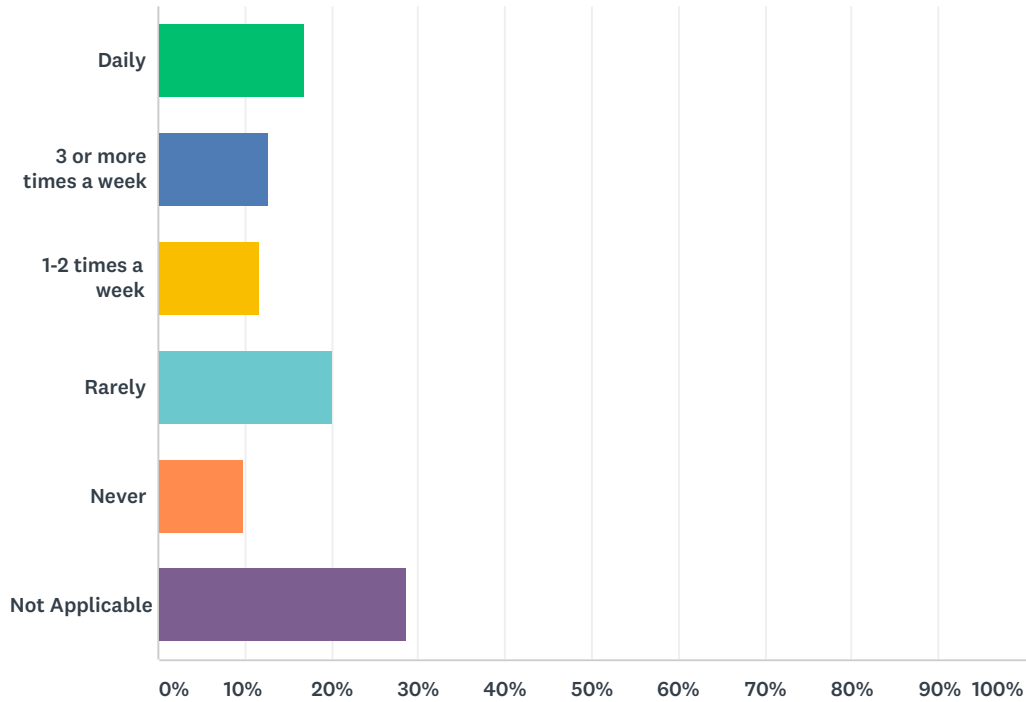

Q12 If you are NOT living near a stop for Routed Bus service, how often would you use a ride-sharing bus that picks up at a curb in your neighborhood and drops off at the Kingston Ferry Terminal? The fare would be the same as bus fare.

Answered: 471 Skipped: 448

ANSWER CHOICES	RESPONSES	
Daily	16.99%	80
3 or more times a week	12.74%	60
1-2 times a week	11.68%	55
Rarely	20.17%	95
Never	9.77%	46
Not Applicable	28.66%	135
TOTAL		471