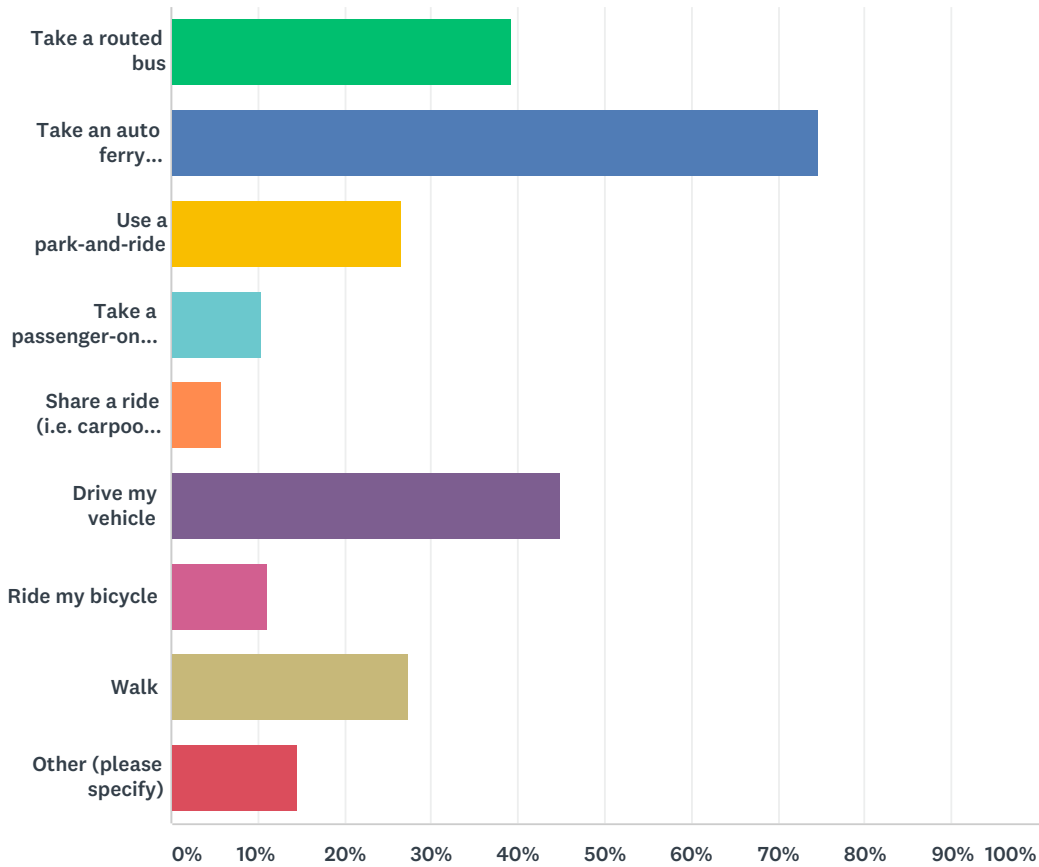

Q3 How do you typically commute? If you rely on more than one transit mode to get home, check all that apply.

Answered: 471 Skipped: 448

ANSWER CHOICES	RESPONSES	
Take a routed bus	39.28%	185
Take an auto ferry (Washington State Ferries)	74.73%	352
Use a park-and-ride	26.54%	125
Take a passenger-only ferry from Bremerton	10.40%	49
Share a ride (i.e. carpool, vanpool)	5.94%	28
Drive my vehicle	45.01%	212
Ride my bicycle	11.04%	52
Walk	27.39%	129
Other (please specify)	14.65%	69
Total Respondents: 471