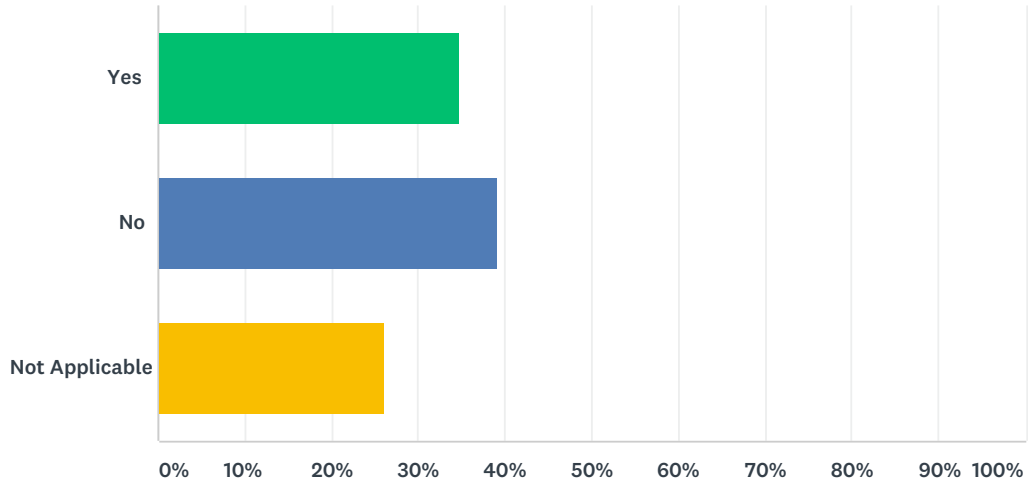

Q20 Does your employer provide you with a transit pass?

Answered: 839 Skipped: 80

ANSWER CHOICES	RESPONSES	
Yes	34.80%	292
No	39.09%	328
Not Applicable	26.10%	219
TOTAL		839