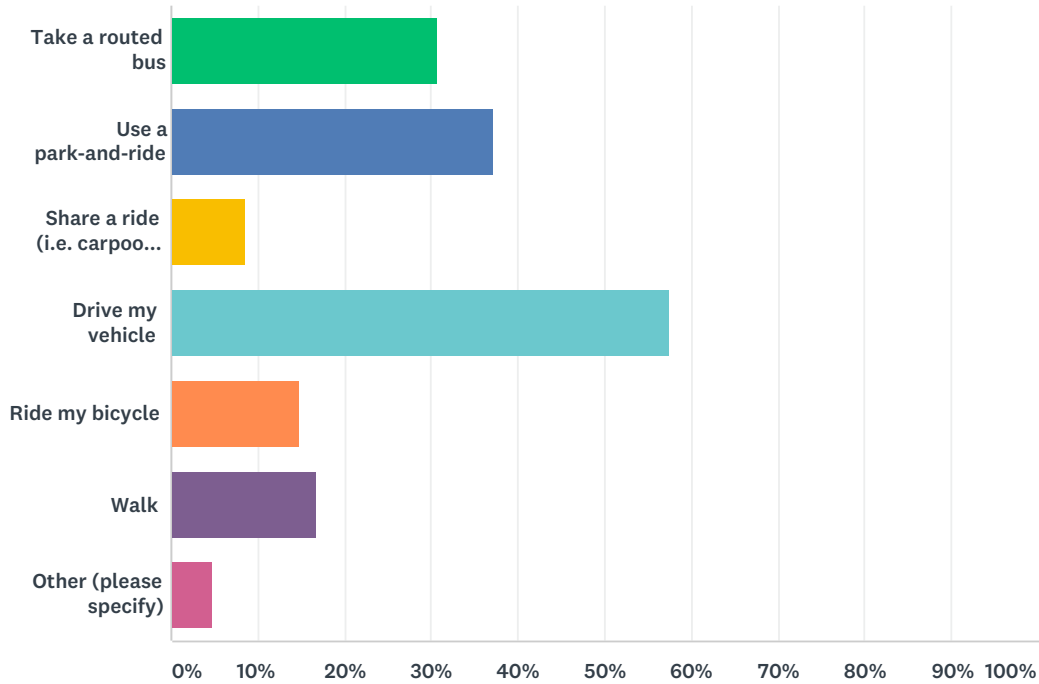

Q8 How do you plan to get from your home to the Kingston ferry terminal in the morning, most of the time? If you rely on more than one transit mode, check all that apply.

Answered: 471 Skipped: 448

ANSWER CHOICES	RESPONSES	
Take a routed bus	30.79%	145
Use a park-and-ride	37.15%	175
Share a ride (i.e. carpool, vanpool, dial-a-ride)	8.49%	40
Drive my vehicle	57.54%	271
Ride my bicycle	14.86%	70
Walk	16.77%	79
Other (please specify)	4.88%	23
Total Respondents: 471