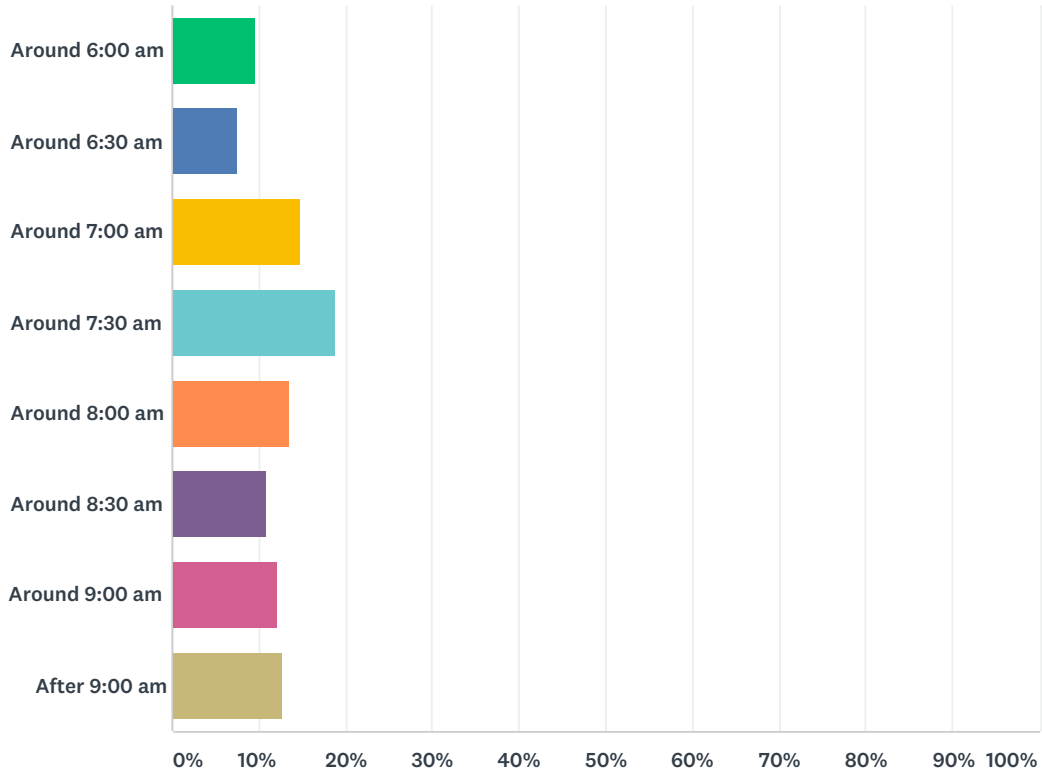

Q6 In general, what time do you want to arrive in Seattle in the morning?

Answered: 471 Skipped: 448

ANSWER CHOICES	RESPONSES
Around 6:00 am	9.55% 45
Around 6:30 am	7.43% 35
Around 7:00 am	14.86% 70
Around 7:30 am	18.90% 89
Around 8:00 am	13.59% 64
Around 8:30 am	10.83% 51
Around 9:00 am	12.10% 57
After 9:00 am	12.74% 60
TOTAL	471