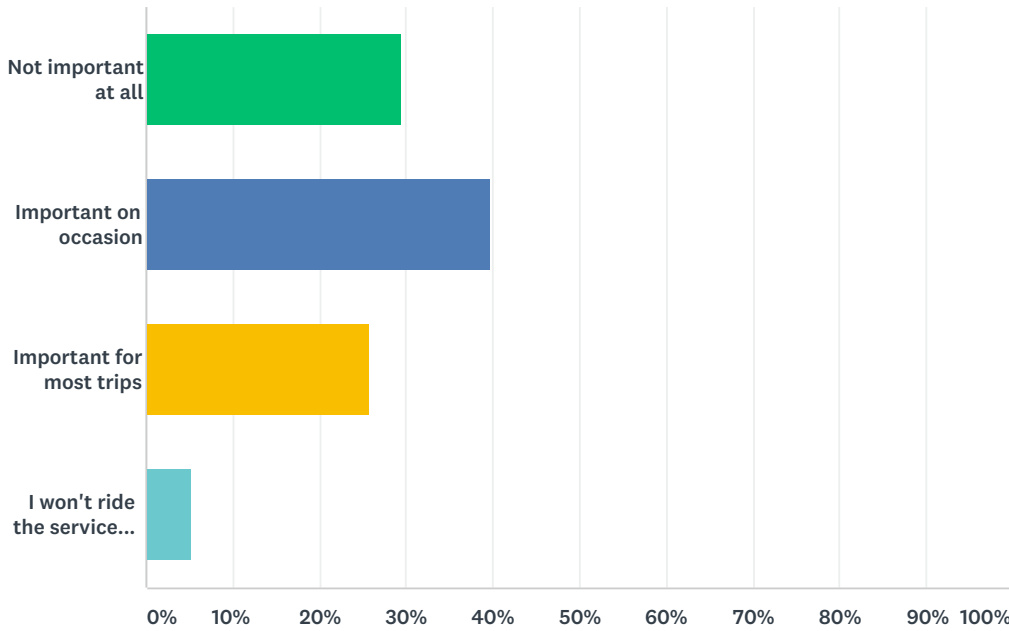

Q17 How important would a reservation system be to your decision to ride the Kingston Fast Ferry?

Answered: 468 Skipped: 451

ANSWER CHOICES	RESPONSES	
Not important at all	29.49%	138
Important on occasion	39.74%	186
Important for most trips	25.64%	120
I won't ride the service without a reservation	5.13%	24
TOTAL		468