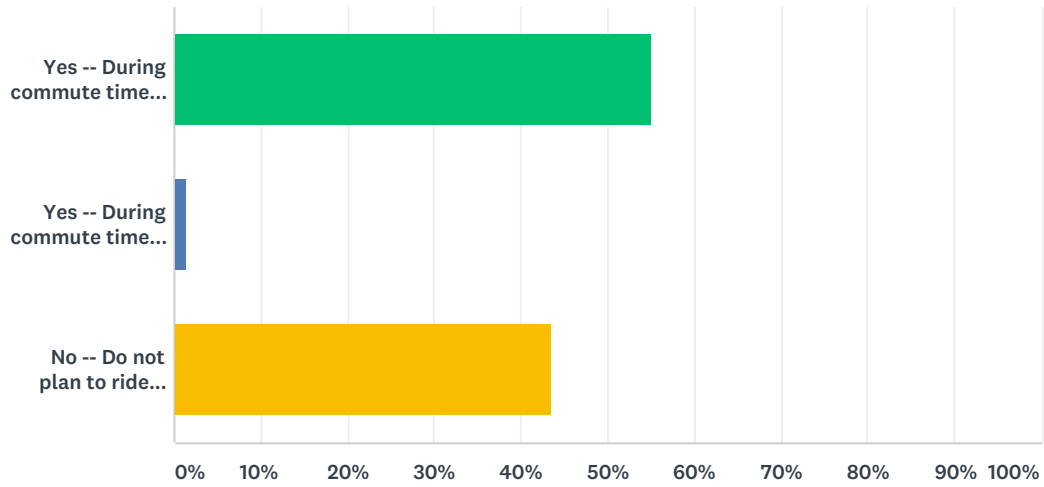

Q2 Do you think you'll ride the Kingston-Seattle Fast Ferry during Monday-Friday commute times?

Answered: 919 Skipped: 0

ANSWER CHOICES	RESPONSES	
Yes -- During commute times, departing from Kingston in the morning.	55.06%	506
Yes -- During commute times, departing from Seattle in the morning.	1.41%	13
No -- Do not plan to ride this ferry during Monday-Friday commute times.	43.53%	400
TOTAL		919