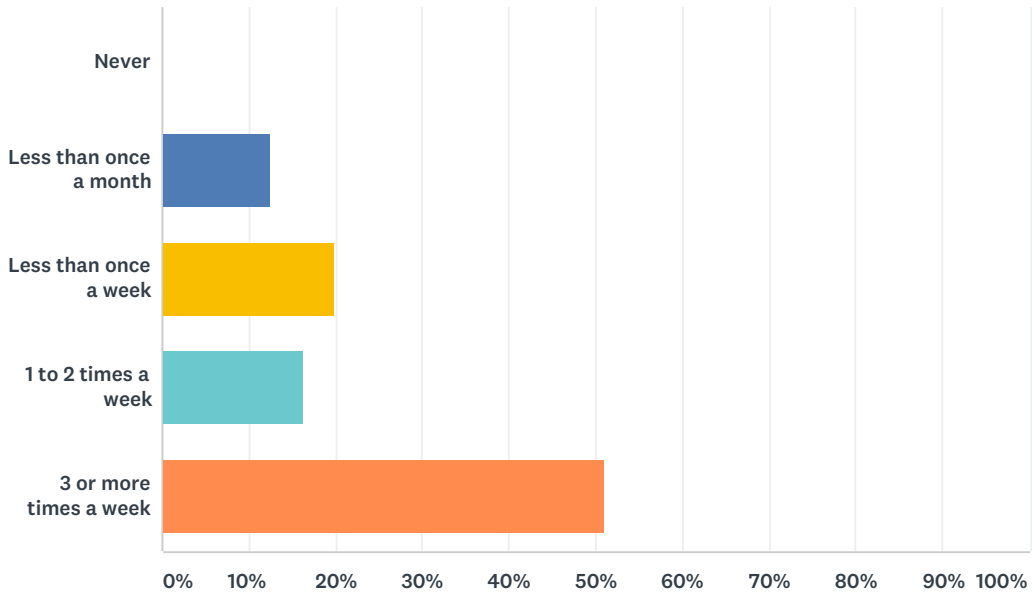

Q19 How frequently do you ride a ferry across Puget Sound? Would you say...

Answered: 839 Skipped: 80

ANSWER CHOICES	RESPONSES
Never	0.12% 1
Less than once a month	12.63% 106
Less than once a week	19.90% 167
1 to 2 times a week	16.33% 137
3 or more times a week	51.01% 428
TOTAL	839