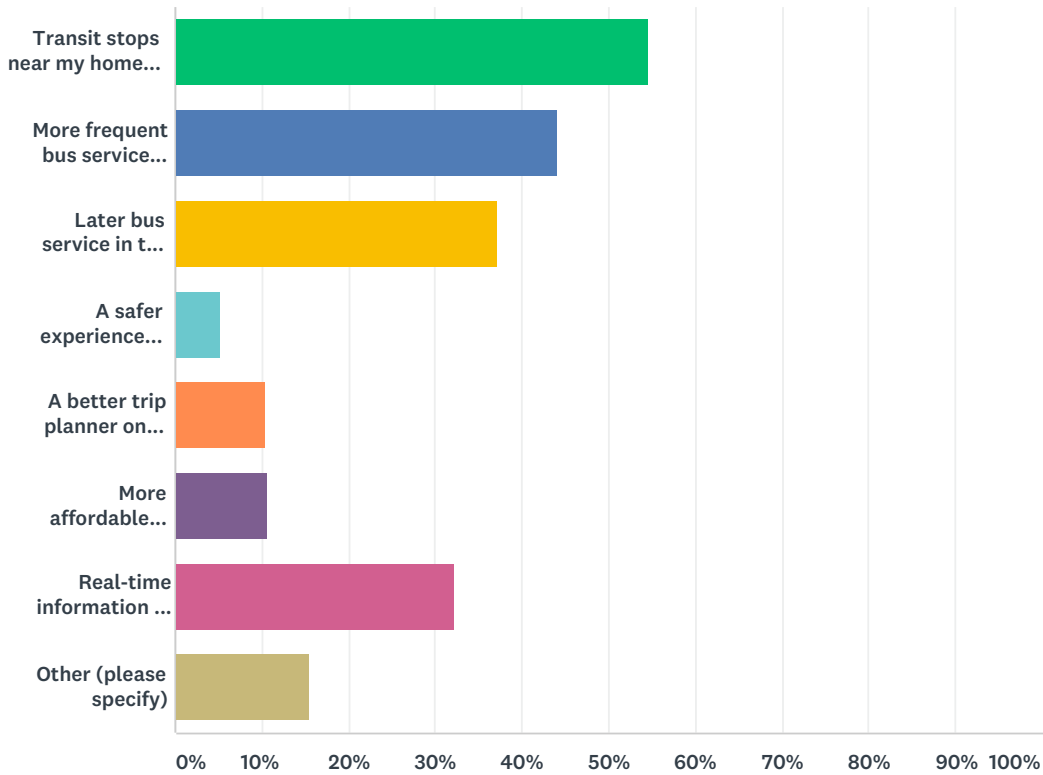

Q21 If you don't use transit, which of these would motivate you to ride transit? Select up to 3.

Answered: 601 Skipped: 318

ANSWER CHOICES	RESPONSES	
Transit stops near my home or my destinations	54.58%	328
More frequent bus service (i.e. every 30 minutes instead of every hour)	44.09%	265
Later bus service in the evenings on weekdays and Saturdays	37.27%	224
A safer experience riding the bus	5.32%	32
A better trip planner on Kitsap Transit website	10.48%	63
More affordable fares	10.65%	64
Real-time information on location of my bus/ferry	32.11%	193
Other (please specify)	15.47%	93
Total Respondents: 601