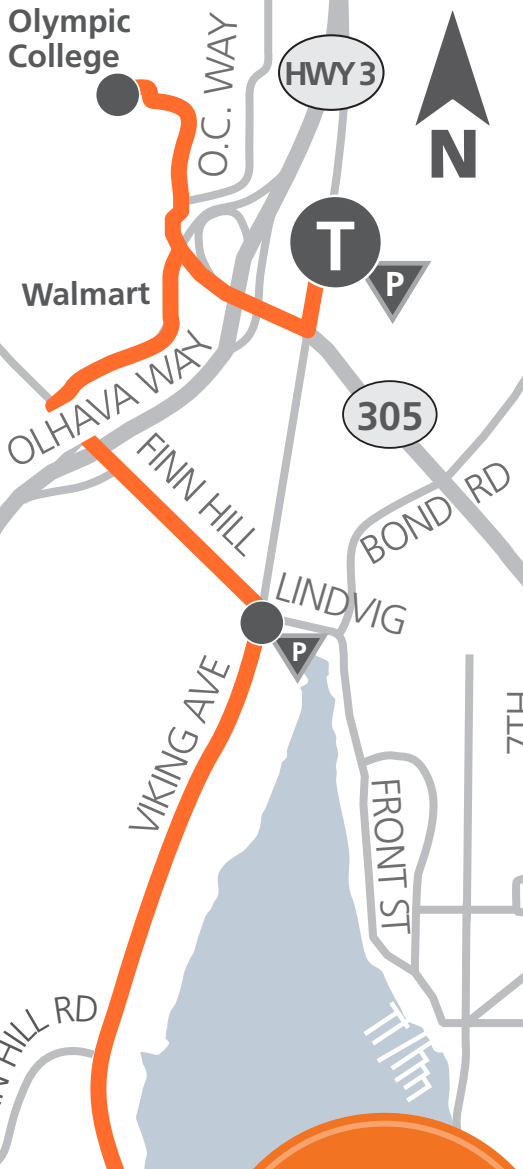

# NORTH VIKING TRANSIT CENTER

N Viking & Vetter

1 32 307 344 390

**P** 266 Parking Spaces

**ROUTE**

**T** Transfer Point  
Transit Center

● Timepoint

**P** Park & Ride

Please refer to individual route schedules for coordinating transfer information.

# SILVERDALE TRANSIT CENTER

Greaves & NW Waaga

1 32 34 35  
36 37 212 217  
223 333