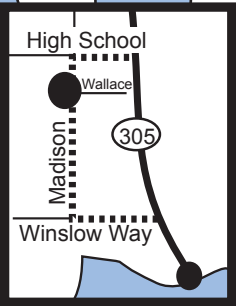

Olympic College

North Viking
Transit Center/
Park & Ride

Finn Hill

③

Bond

Gateway
Fellowship
Park & Ride

Clearwater
Park & Ride

305

Day Rd.

Koura

305

Sportsman
Club Rd.

Bainbridge
Ferry
Terminal

-  Route
-  Selected trips noted on schedule
-  Time points listed on schedule
-  Park & Ride Lot