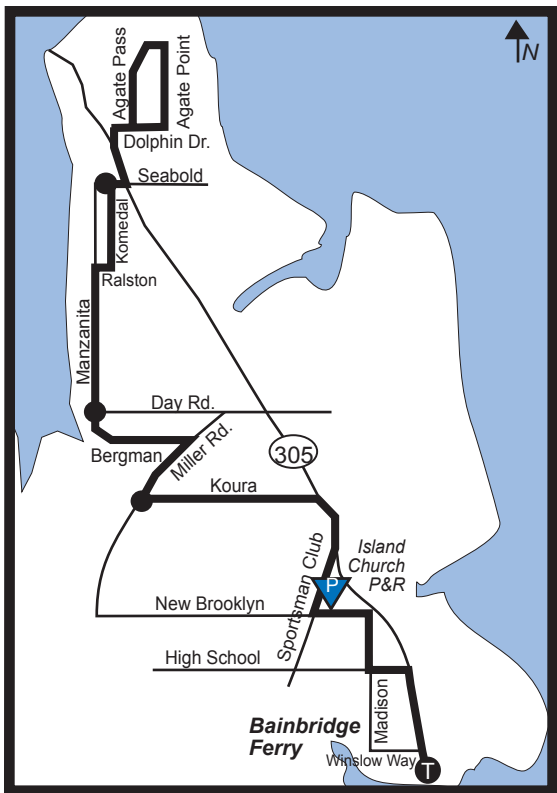

#93 Manzanita

PM trips and AM trips arriving at Bainbridge Terminal at 6:10am, 6:50am and 7:40am

#93 Manzanita

AM trips arriving at Bainbridge
Terminal at 5:10am and 8:35am

-  Route
-  Time points listed on schedule
-  Transfer Points