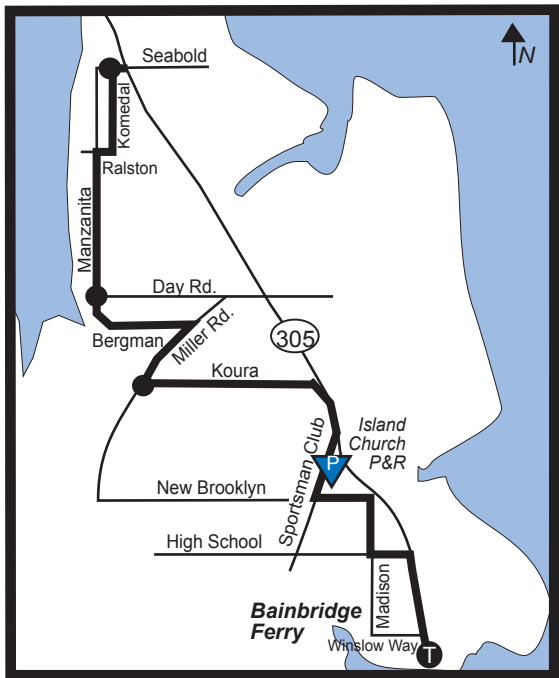

#93 Manzanita

PM trips and AM trips arriving at Bainbridge Terminal at 6:10am, 6:50am and 7:40am

#93 Manzanita

AM trips arriving at Bainbridge
Terminal at 5:10am and 8:35am

-  Route
-  Time points listed on schedule
-  Transfer Points