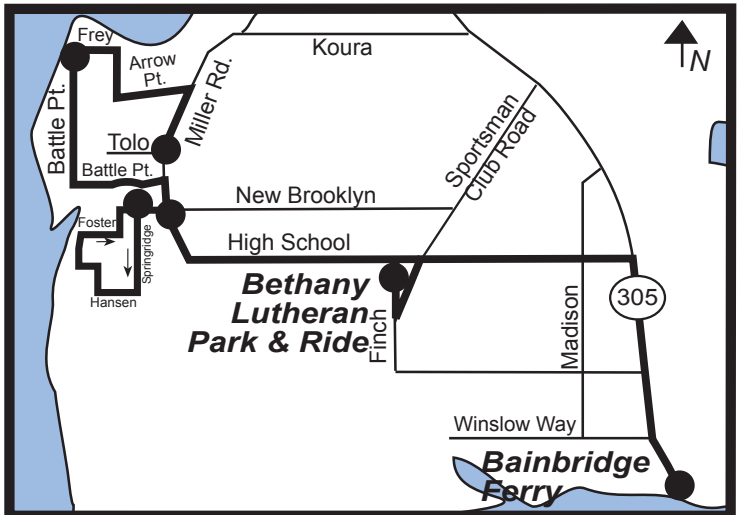

# #95 Battle Point

PM trips and AM trips arriving at Bainbridge Terminal at 6:05am, 6:50am and 7:45am.

# #95 Battle Point

AM trips arriving at Bainbridge Terminal at 5:10am and 8:35am

The 8:35am trip uses Madison instead of Hwy. 305 to the ferry.