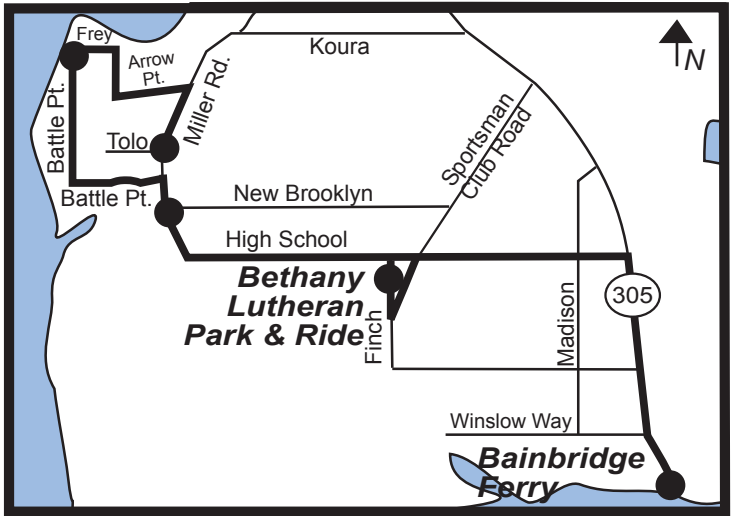

# #95 Battle Point

PM trips and AM trips arriving at Bainbridge Terminal at 6:05am, 6:50am and 7:45am.

# #95 Battle Point

AM trips arriving at Bainbridge Terminal at 5:10am and 8:35am

The 8:35am trip uses Madison instead of Hwy. 305 to the ferry.