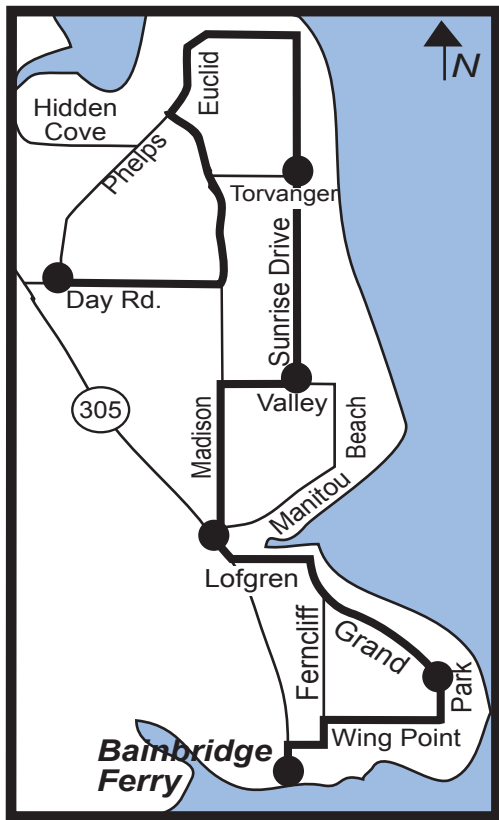

#96 Sunrise

PM trips and AM trips arriving at Bainbridge Terminal at 6:05am, 6:50am and 7:45am.

#96 Sunrise

AM trips arriving at Bainbridge Terminal
at 5:10am and 8:35am