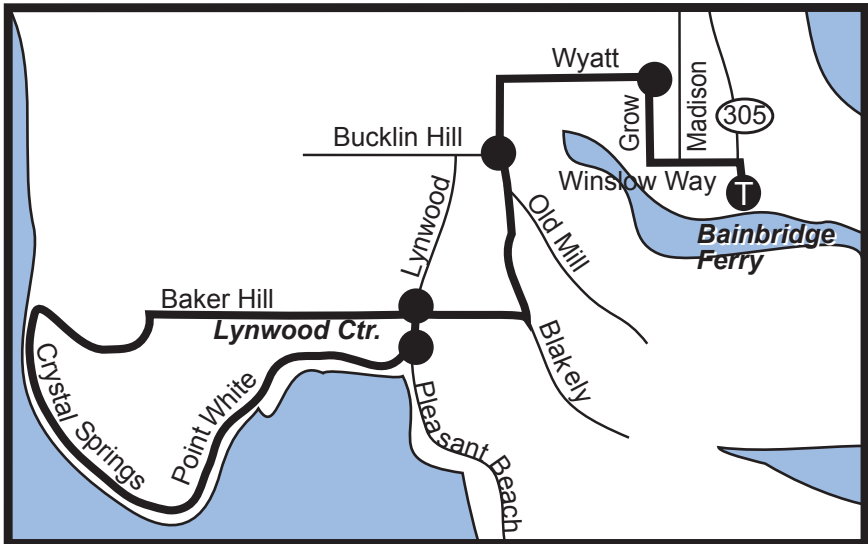

# #97 Crystal Springs

PM trips and AM trips arriving at Bainbridge Terminal at  
6:10am, 6:50am and 7:45am

# #97 Crystal Springs

AM trips arriving at Bainbridge  
Terminal at 5:10am and 8:35am