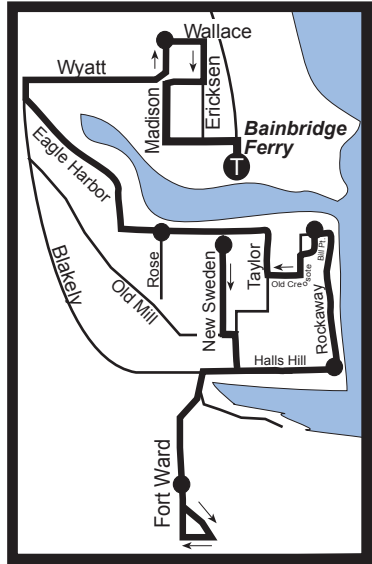

#99 Bill Point

AM trips arriving at
Bainbridge Terminal
at 5:10am and 8:35am.

#99 Bill Point

AM trips arriving at
Bainbridge Terminal
at 6:10am, 6:55am
and 7:45am.

PM Trips