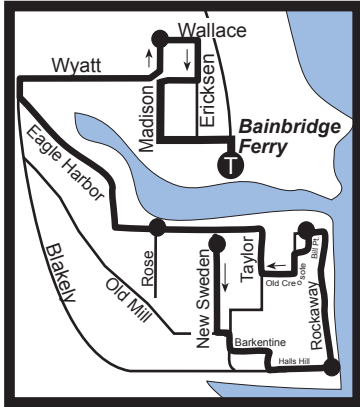

#99 Bill Point

AM trips arriving at
Bainbridge Terminal
at 5:10am and 8:35am.

#99 Bill Point

AM trips arriving at
Bainbridge Terminal
at 6:10am, 6:55am
and 7:45am.

PM Trips