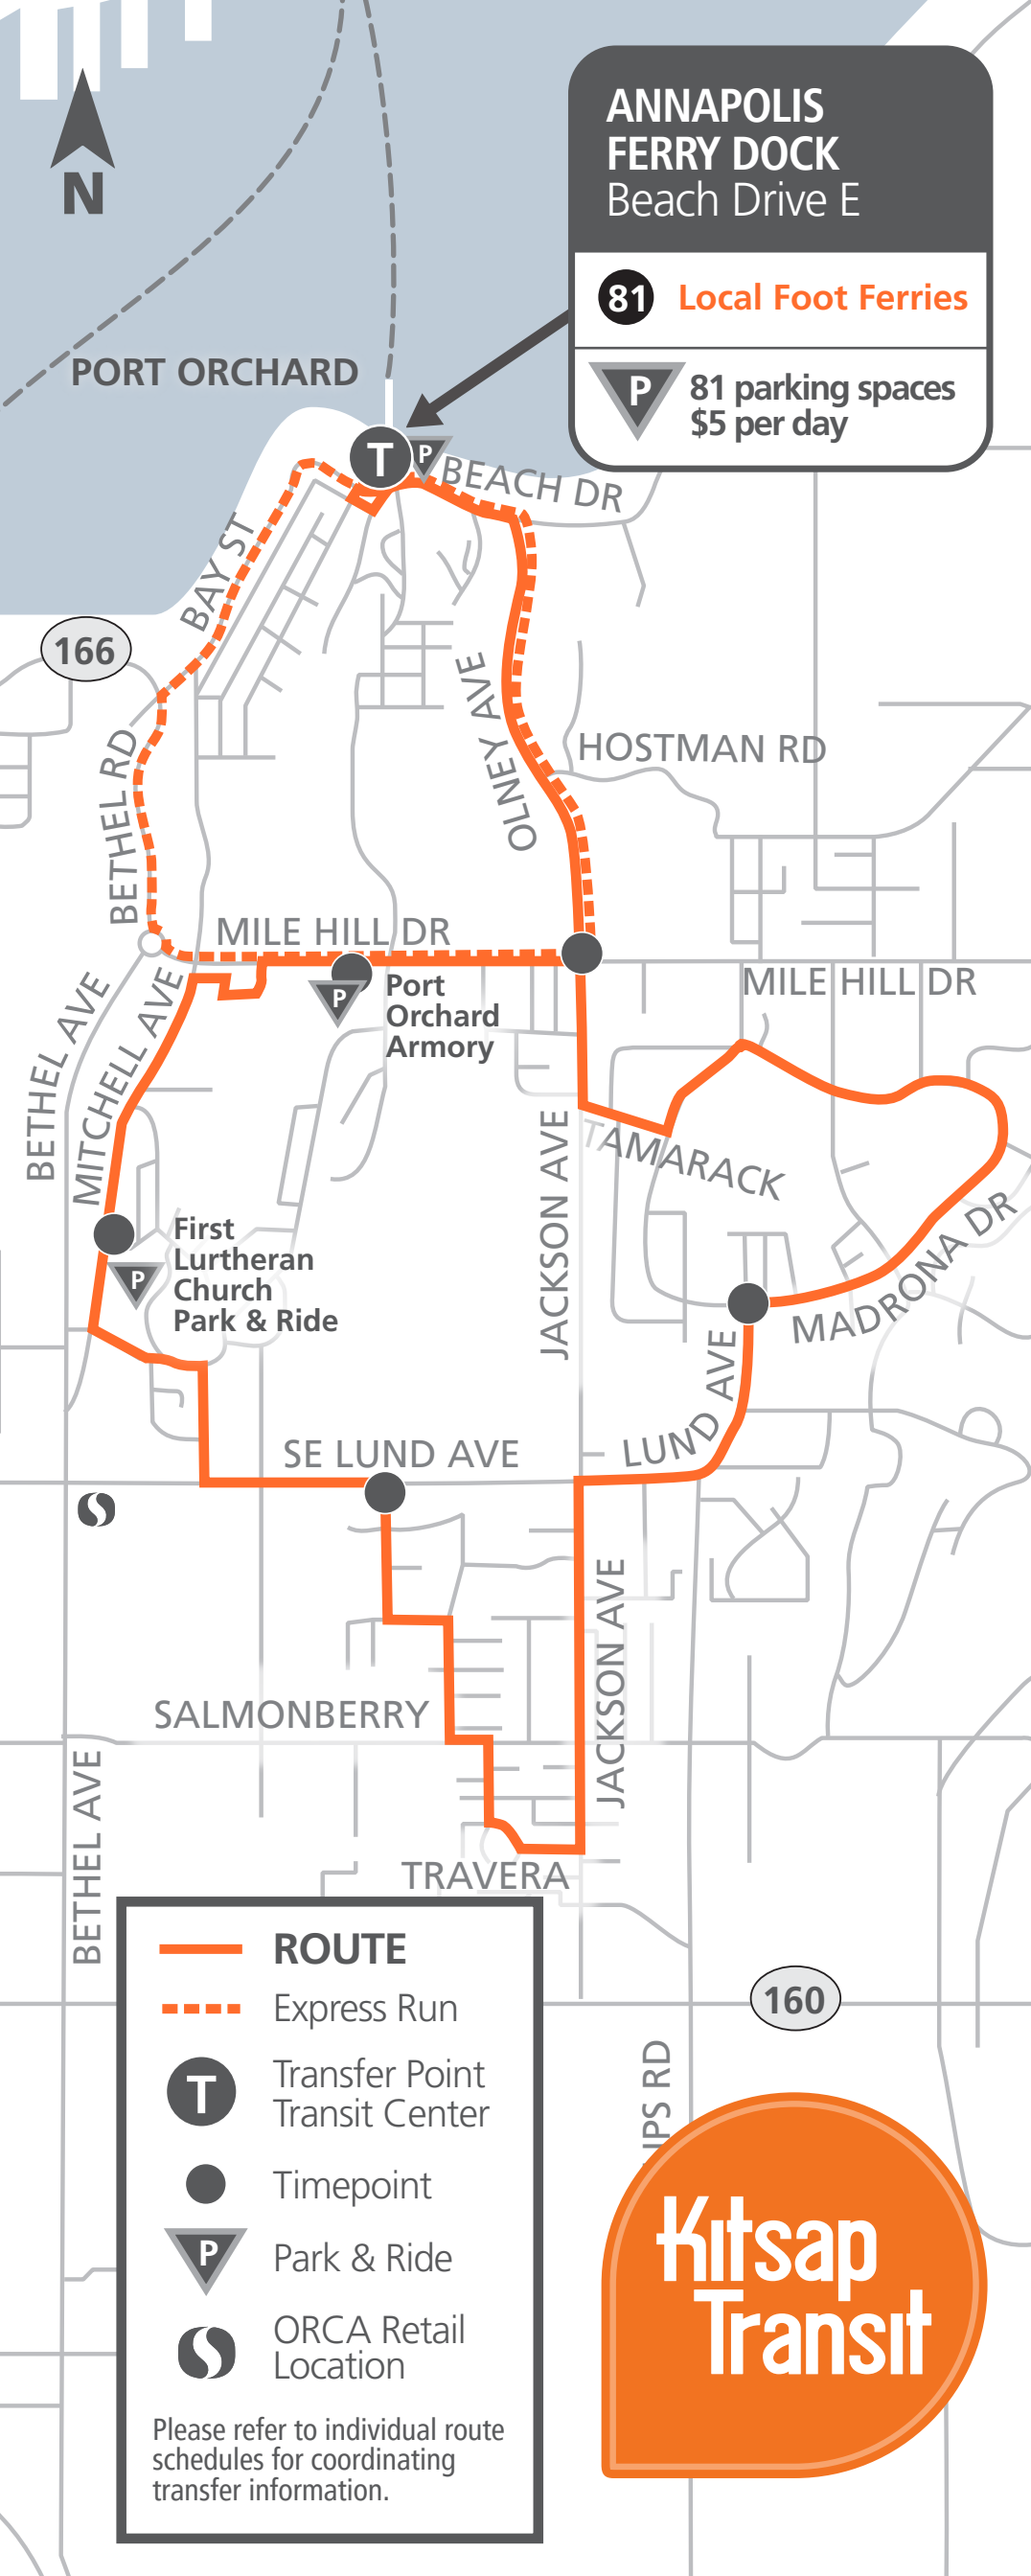

ANNAPOLIS FERRY DOCK
Beach Drive E

81 Local Foot Ferries

P 81 parking spaces
\$5 per day

-  **ROUTE**
-  Express Run
-  Transfer Point
Transit Center
-  Timepoint
-  Park & Ride
-  ORCA Retail Location

Please refer to individual route schedules for coordinating transfer information.