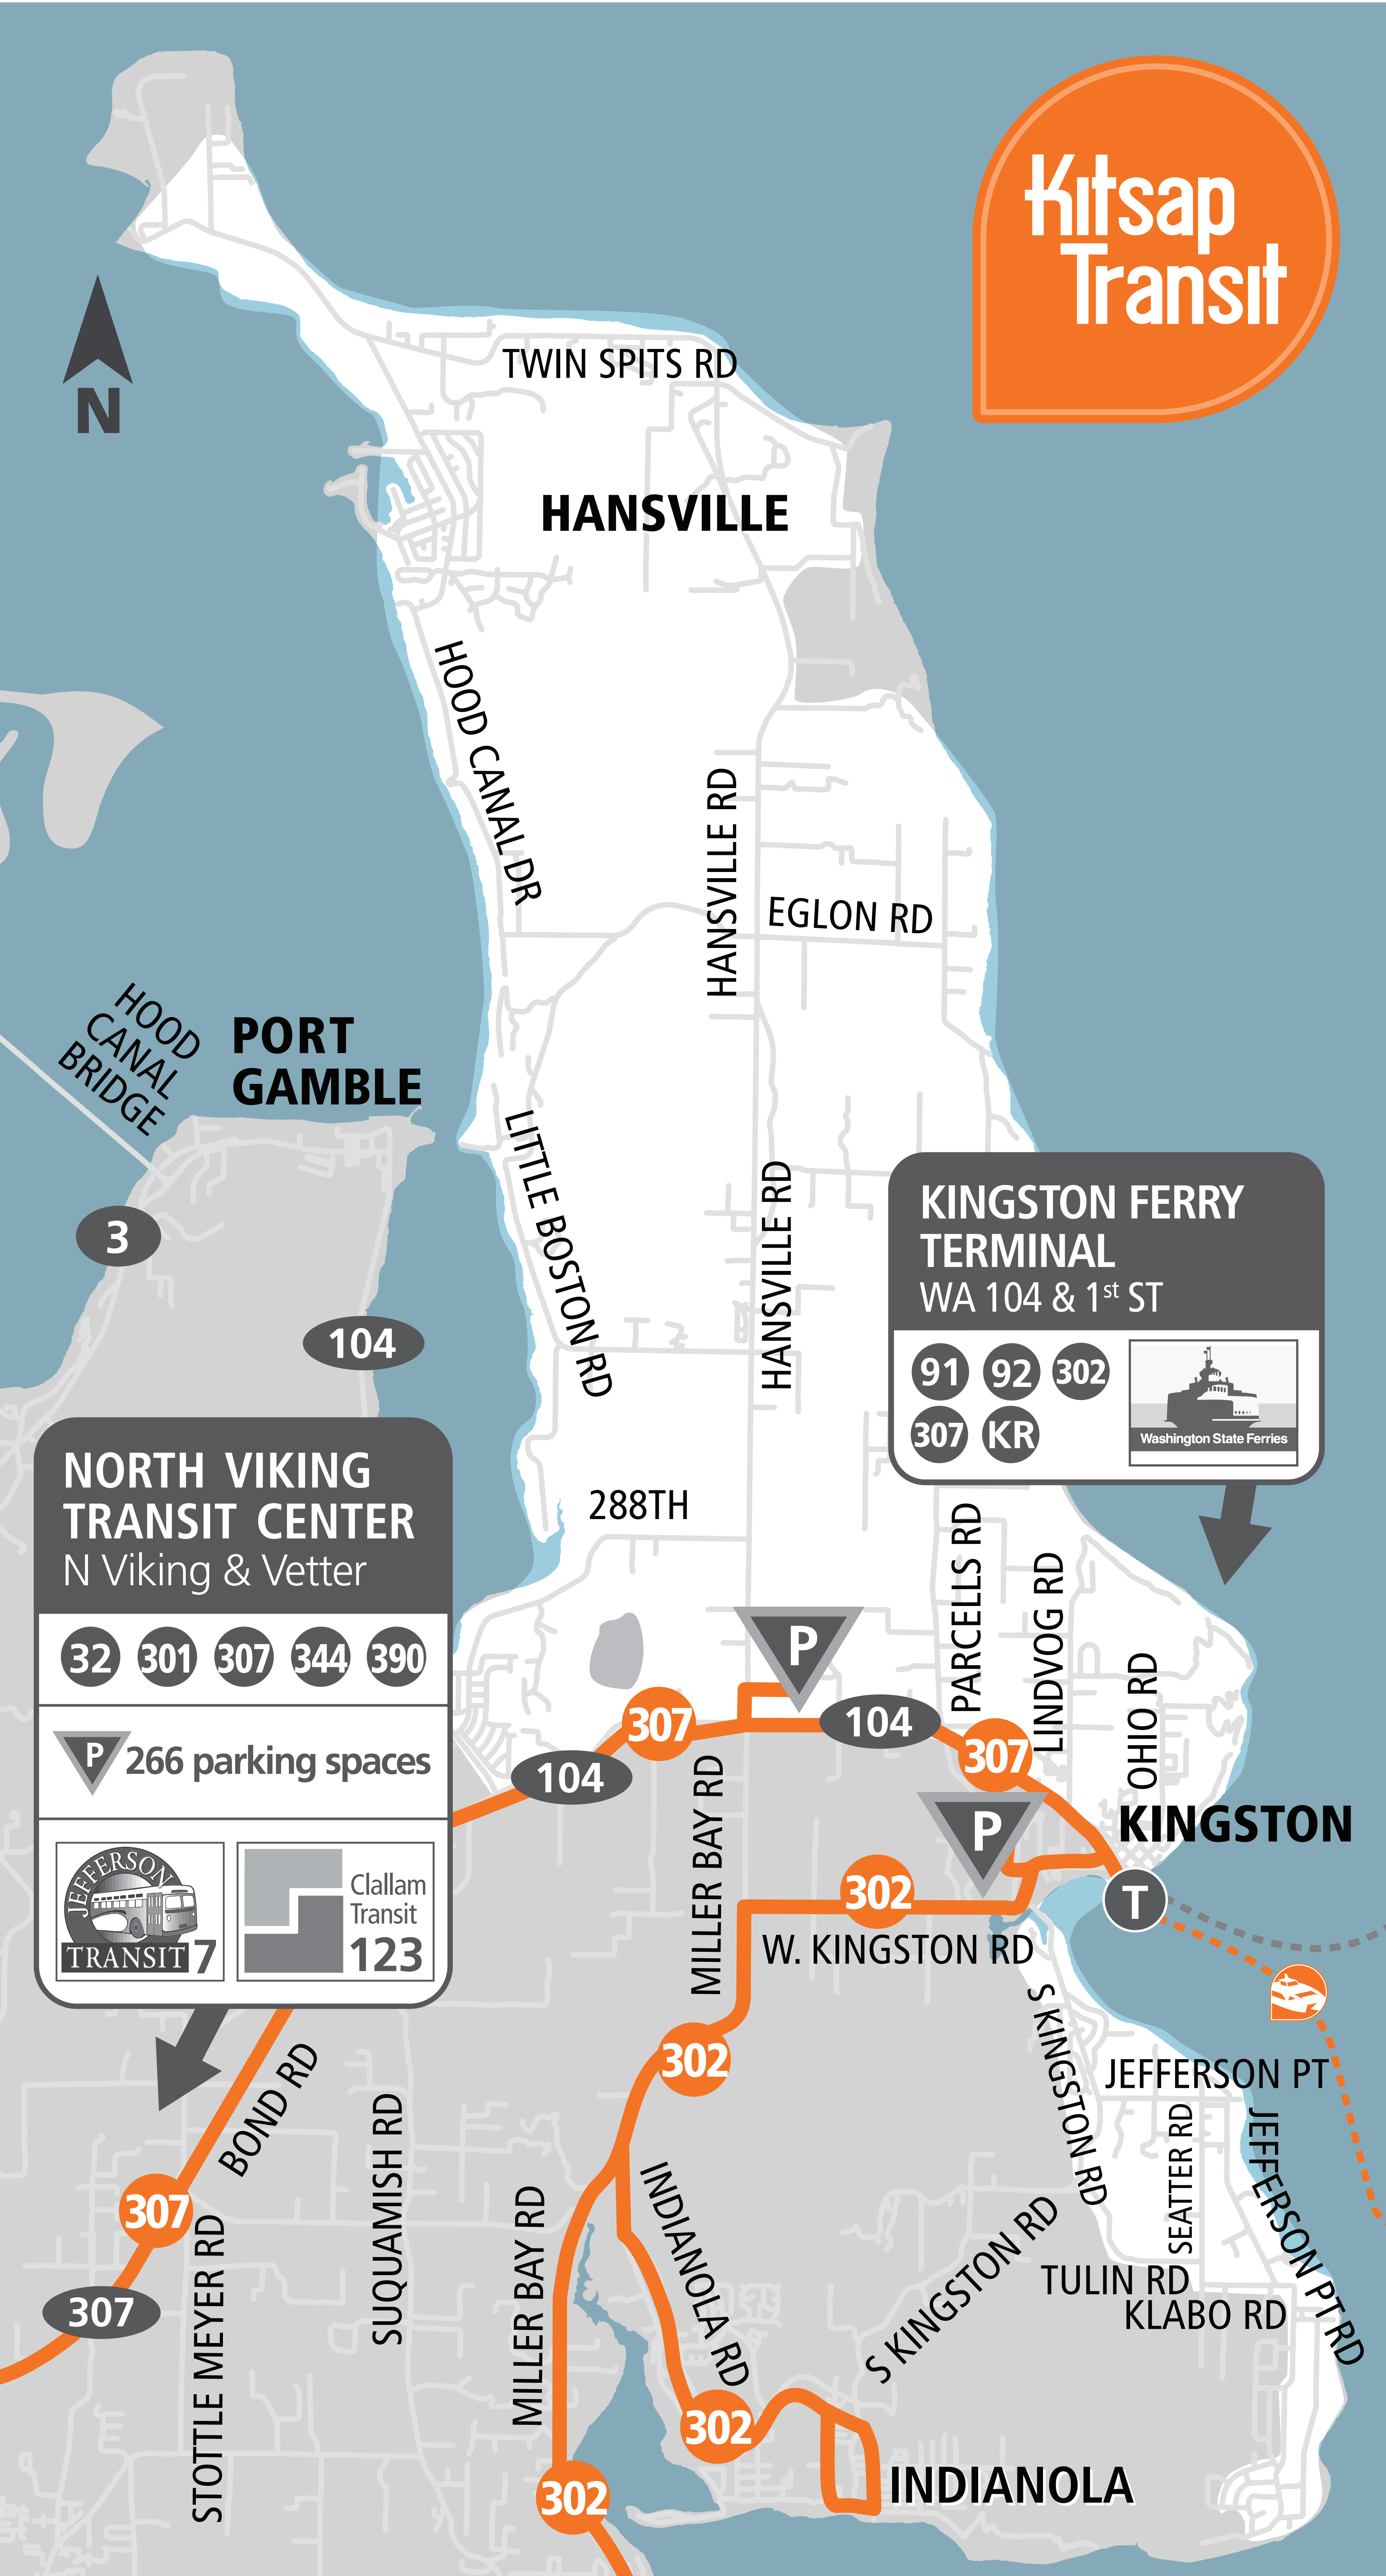

# KEY

Fixed Routed Bus Service

Kingston Ride Commuter Bus Service Area

Park & Ride: George's Corner and Bayside Community Church

**KINGSTON FERRY TERMINAL**  
WA 104 & 1<sup>st</sup> ST

91 92 302  
307 KR

**NORTH VIKING TRANSIT CENTER**  
N Viking & Vetter

32 301 307 344 390

P 266 parking spaces

JEFFERSON TRANSIT 7

Clallam Transit 123

JEFFERSON PT

JEFFERSON PT RD

SEATTER RD

TULIN RD

KLABO RD