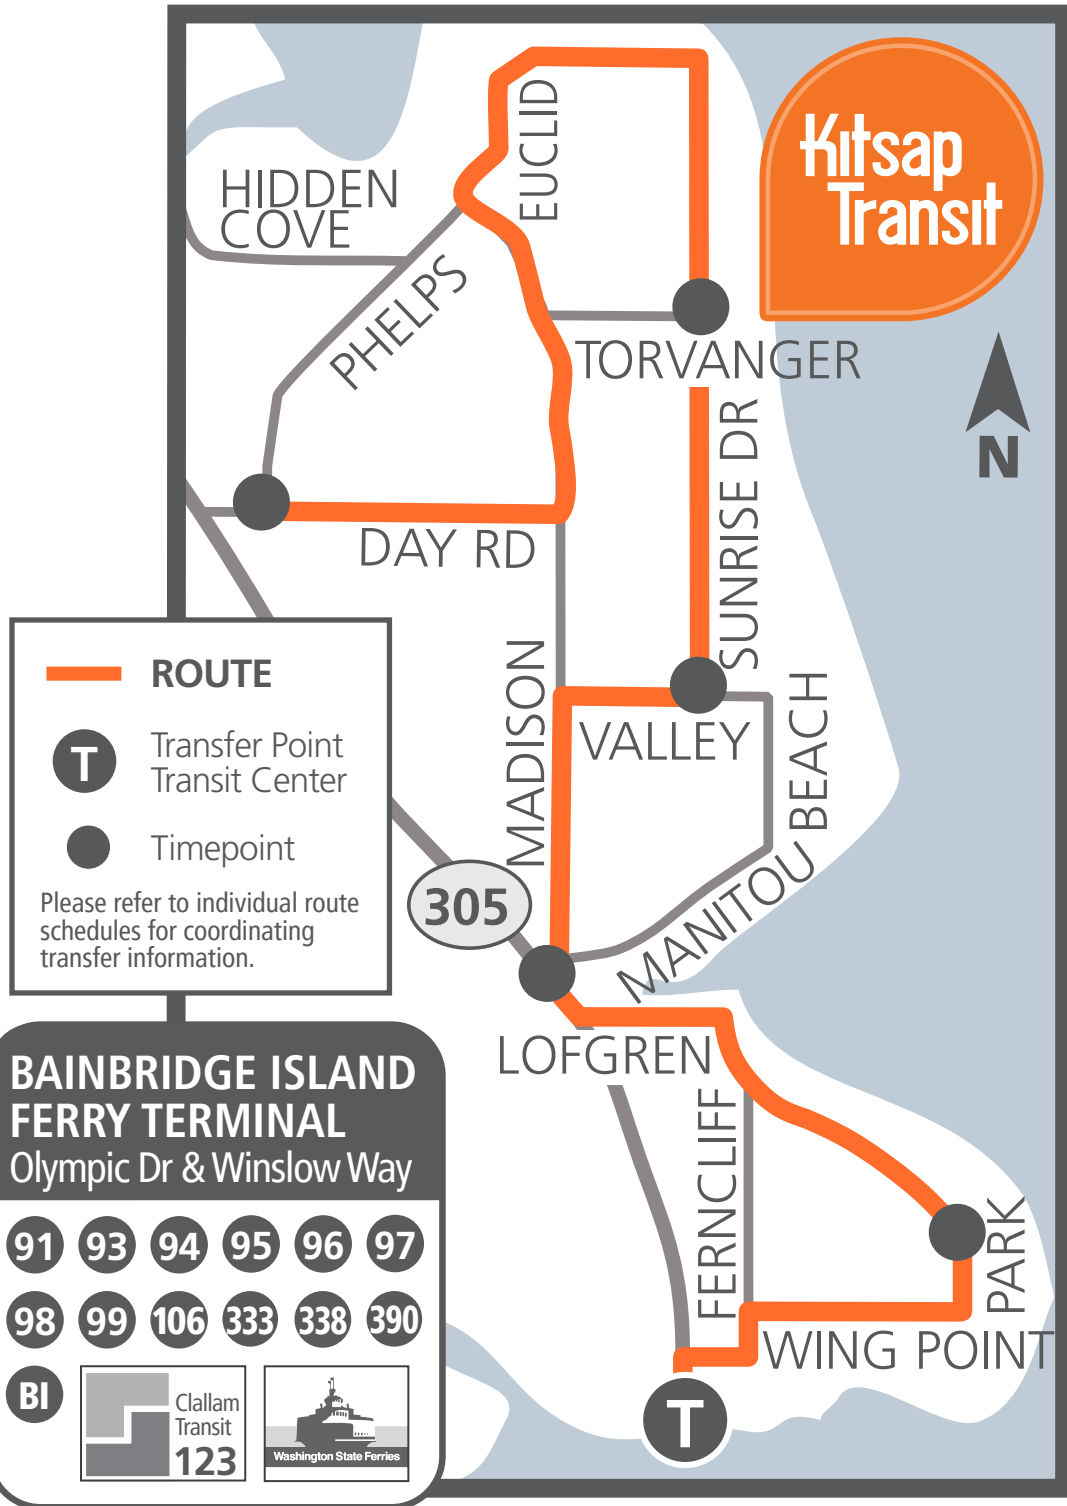

#96 Sunrise

AM trips arriving at Bainbridge Terminal at 6:05am, 6:50am and 7:45am. All PM trips.

#96 Sunrise

AM trips arriving at Bainbridge Terminal at 5:10am and 8:35am.