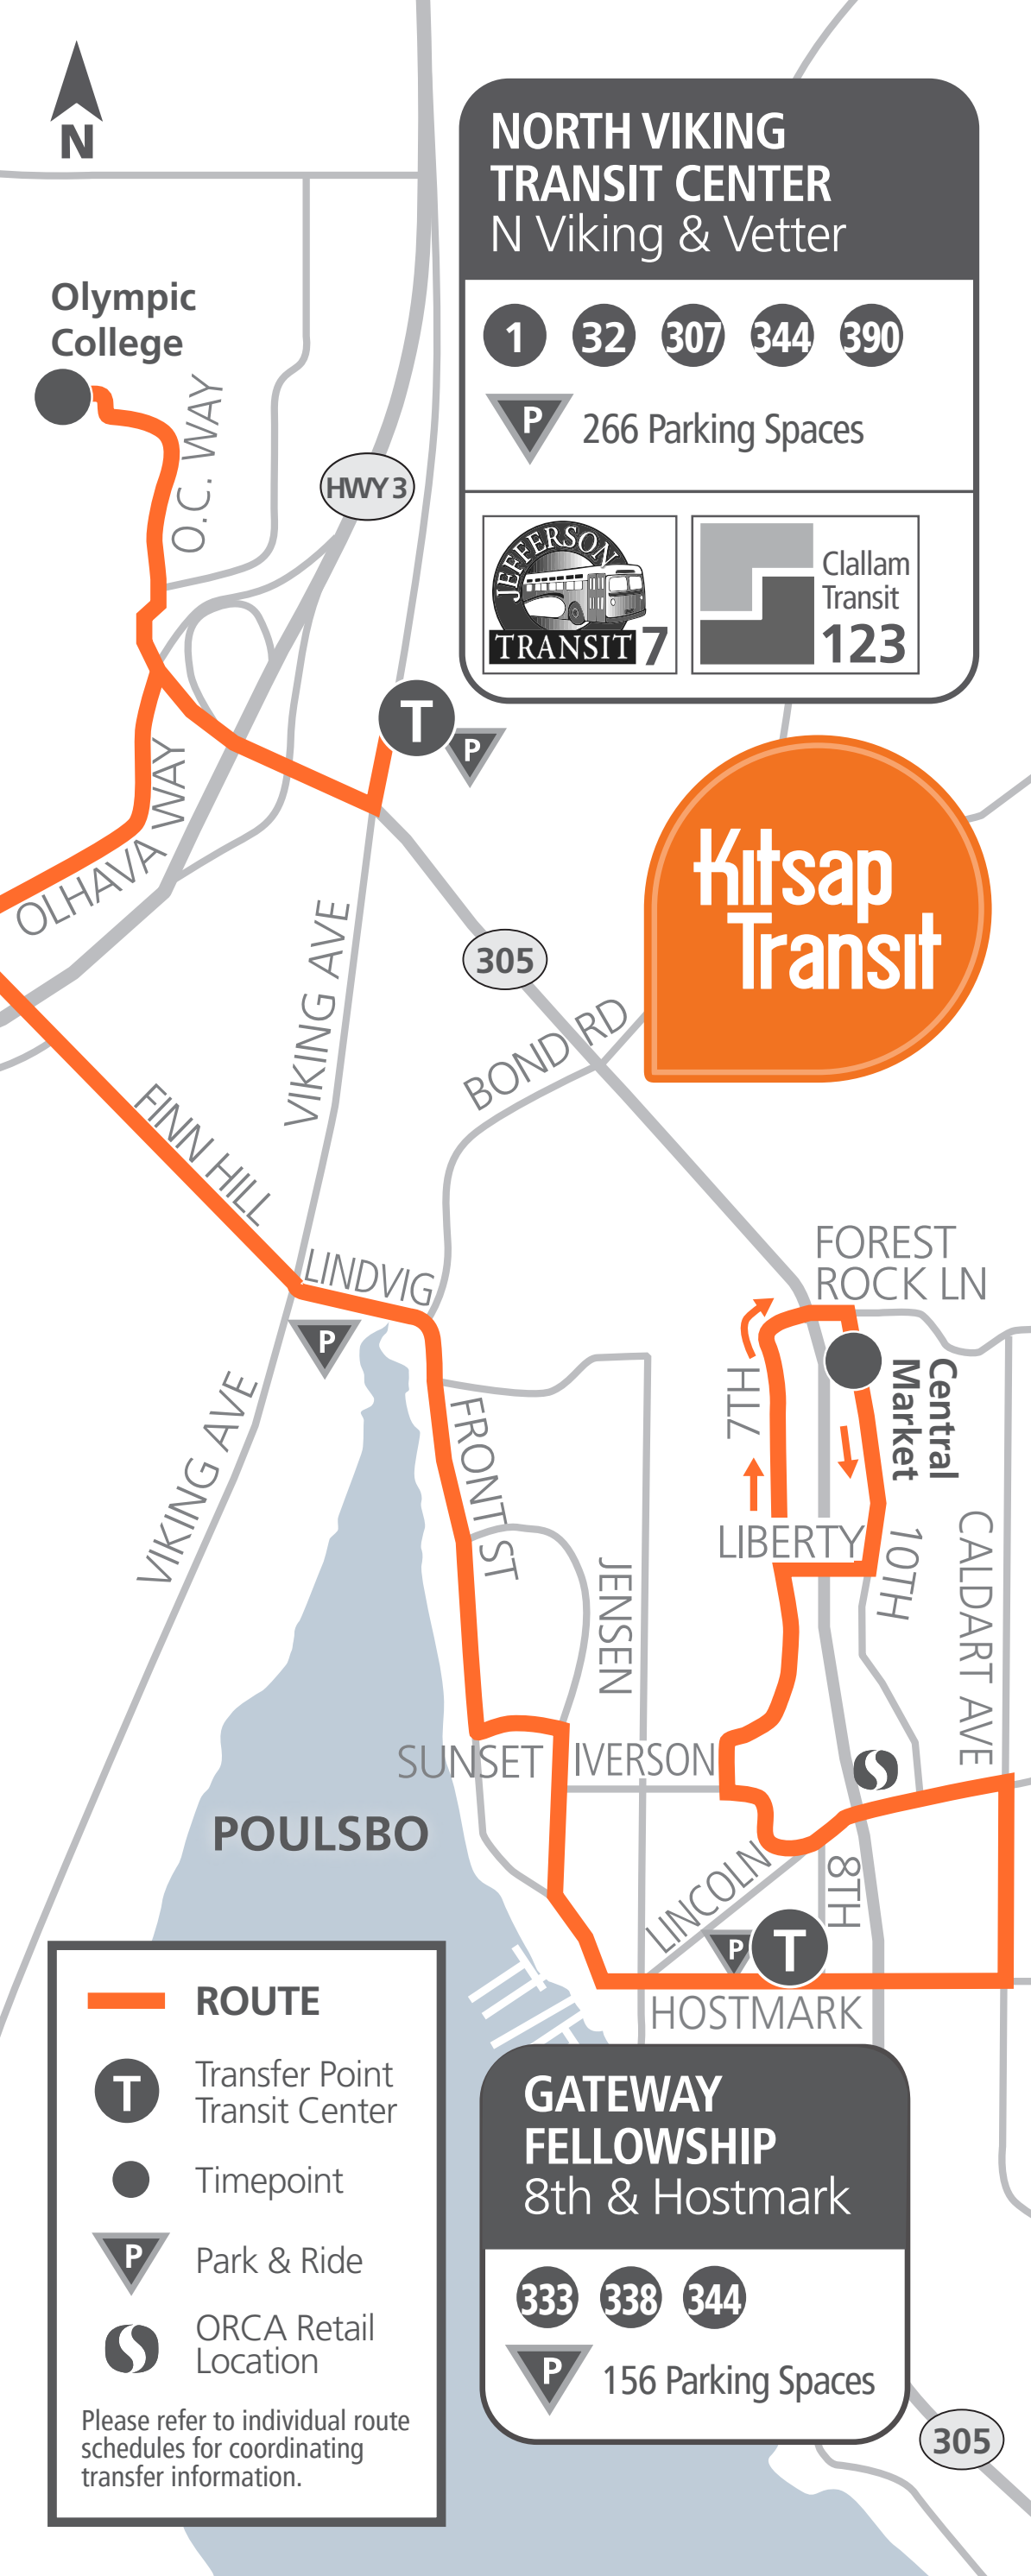

Olympic College

NORTH VIKING TRANSIT CENTER
N Viking & Vetter

1 32 307 344 390

P 266 Parking Spaces

JEFFERSON TRANSIT 7

Clallam Transit 123

ROUTE

T Transfer Point Transit Center

● Timepoint

P Park & Ride

S ORCA Retail Location

Please refer to individual route schedules for coordinating transfer information.

GATEWAY FELLOWSHIP
8th & Hostmark

333 338 344

P 156 Parking Spaces

305