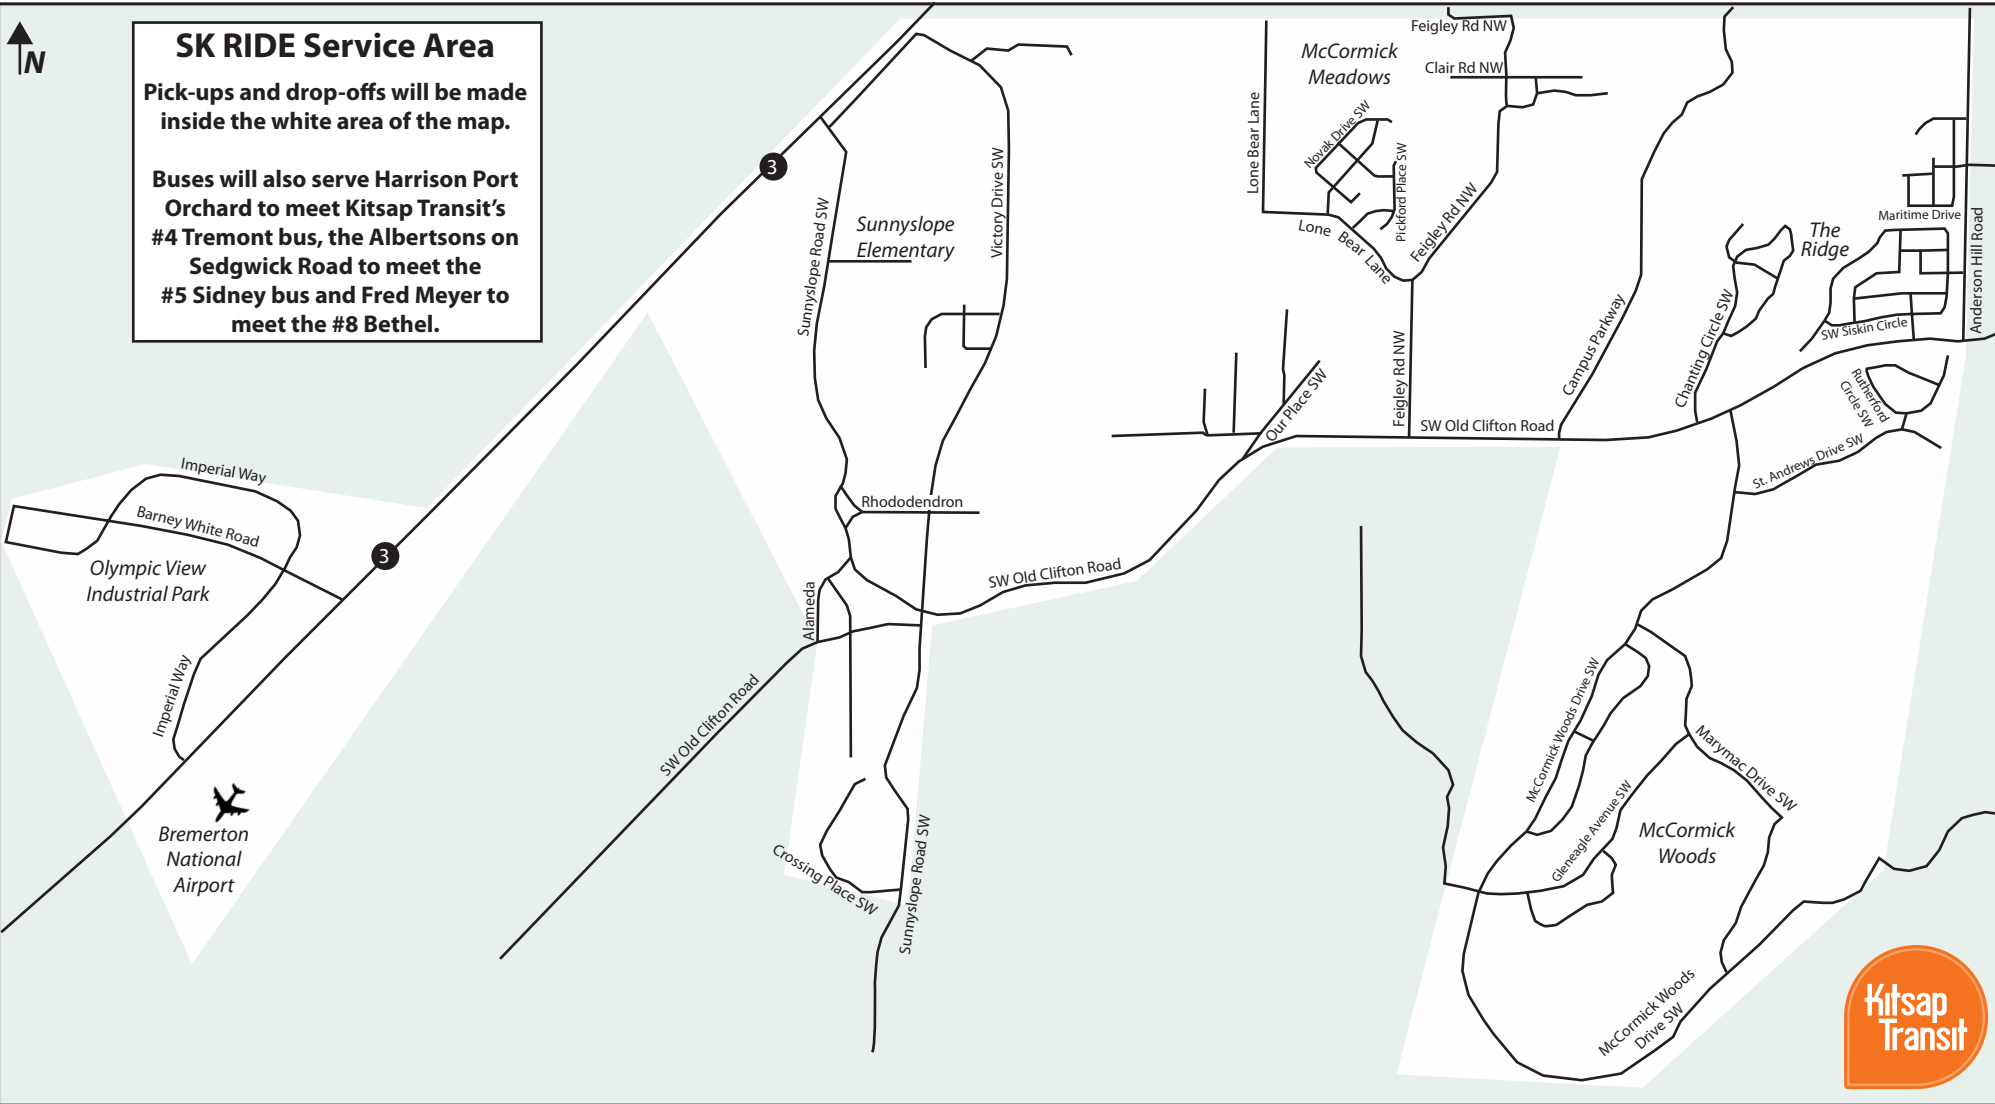

# SK RIDE Service Area

Pick-ups and drop-offs will be made inside the white area of the map.

Buses will also serve Harrison Port Orchard to meet Kitsap Transit's #4 Tremont bus, the Albertsons on Sedgwick Road to meet the #5 Sidney bus and Fred Meyer to meet the #8 Bethel.

Crossing Place SW

Sunnyslope Road SW

Sunnyslope Road SW

Victory Drive SW

McCormick Meadows

Feigley Rd NW

Clair Rd NW

Lone Bear Lane

Chanting Circle SW

St. Andrews Drive SW

The Ridge

Maritime Drive

SW Siskin Circle

Hufford Circle SW

Anderson Hill Road

McCormick Woods Drive SW

Glennagle Avenue SW

McCormick Woods

Maymac Drive SW

McCormick Woods Drive SW