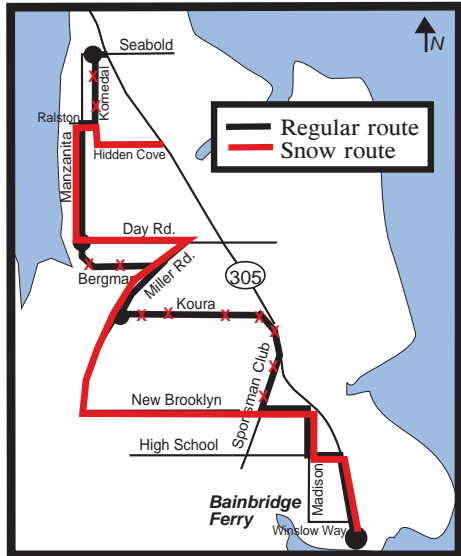

# #93 Manzanita

PM trips and AM trips arriving at Bainbridge Terminal at 6:10am, 6:50am and 7:40am

# #93 Manzanita

AM trips arriving at Bainbridge Terminal at 5:10am and 8:35am