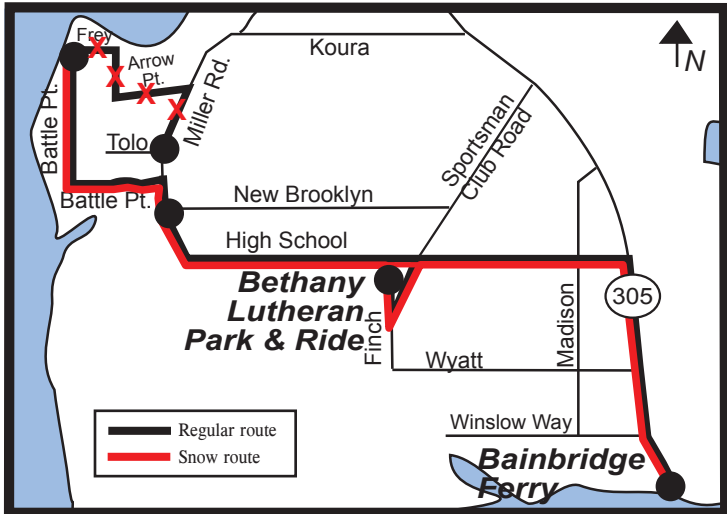

#95 Battle Point

PM trips and AM trips arriving at Bainbridge Terminal at 6:05am, 6:50am and 7:45am.

#95 Battle Point

AM trips arriving at Bainbridge Terminal at 5:10am and 8:35am