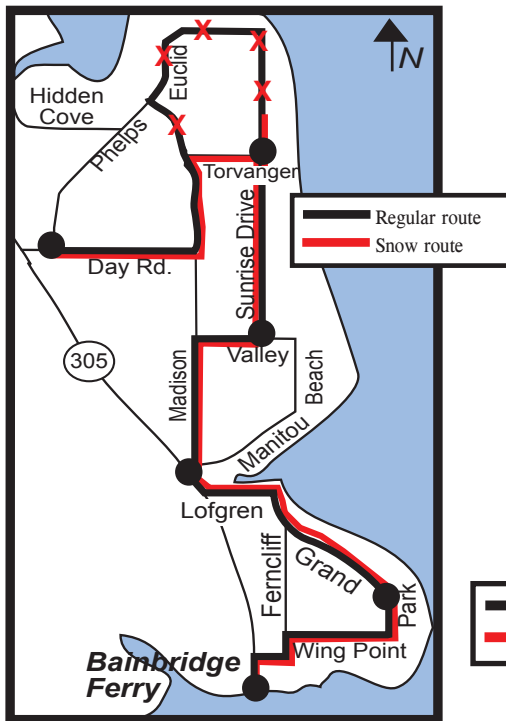

#96 Sunrise

PM trips and AM trips arriving at Bainbridge Terminal at 6:05am, 6:50am and 7:45am.

#96 Sunrise

AM trips arriving at Bainbridge Terminal at 5:10am and 8:35am