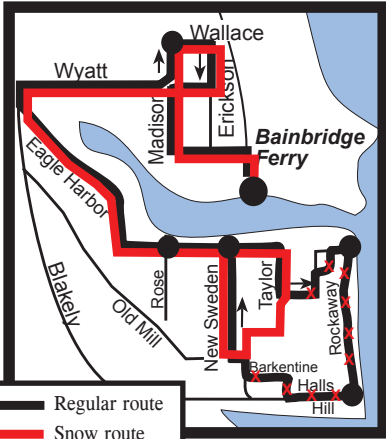

#99 Bill Point

AM trips arriving at Bainbridge Terminal at 6:10am, 6:55am and 7:45am.

#99 Bill Point

AM trips arriving at Bainbridge Terminal at 5:10am and 8:35am.

#99 Bill Point PM Trips