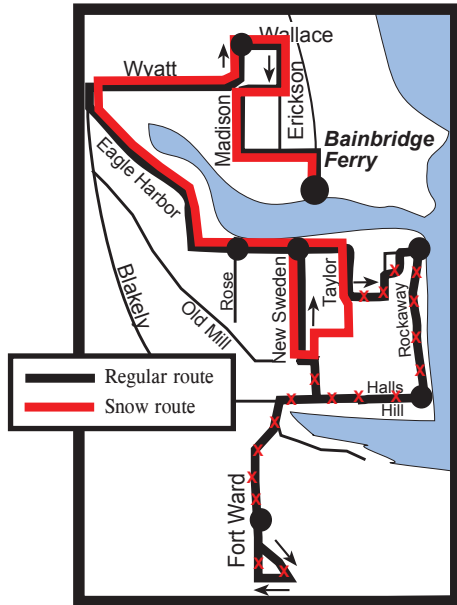

#99 Bill Point

AM trips arriving at Bainbridge Terminal at 6:10am, 6:55am and 7:45am.

#99 Bill Point

AM trips arriving at Bainbridge Terminal at 5:10am and 8:35am.

#99 Bill Point PM Trips