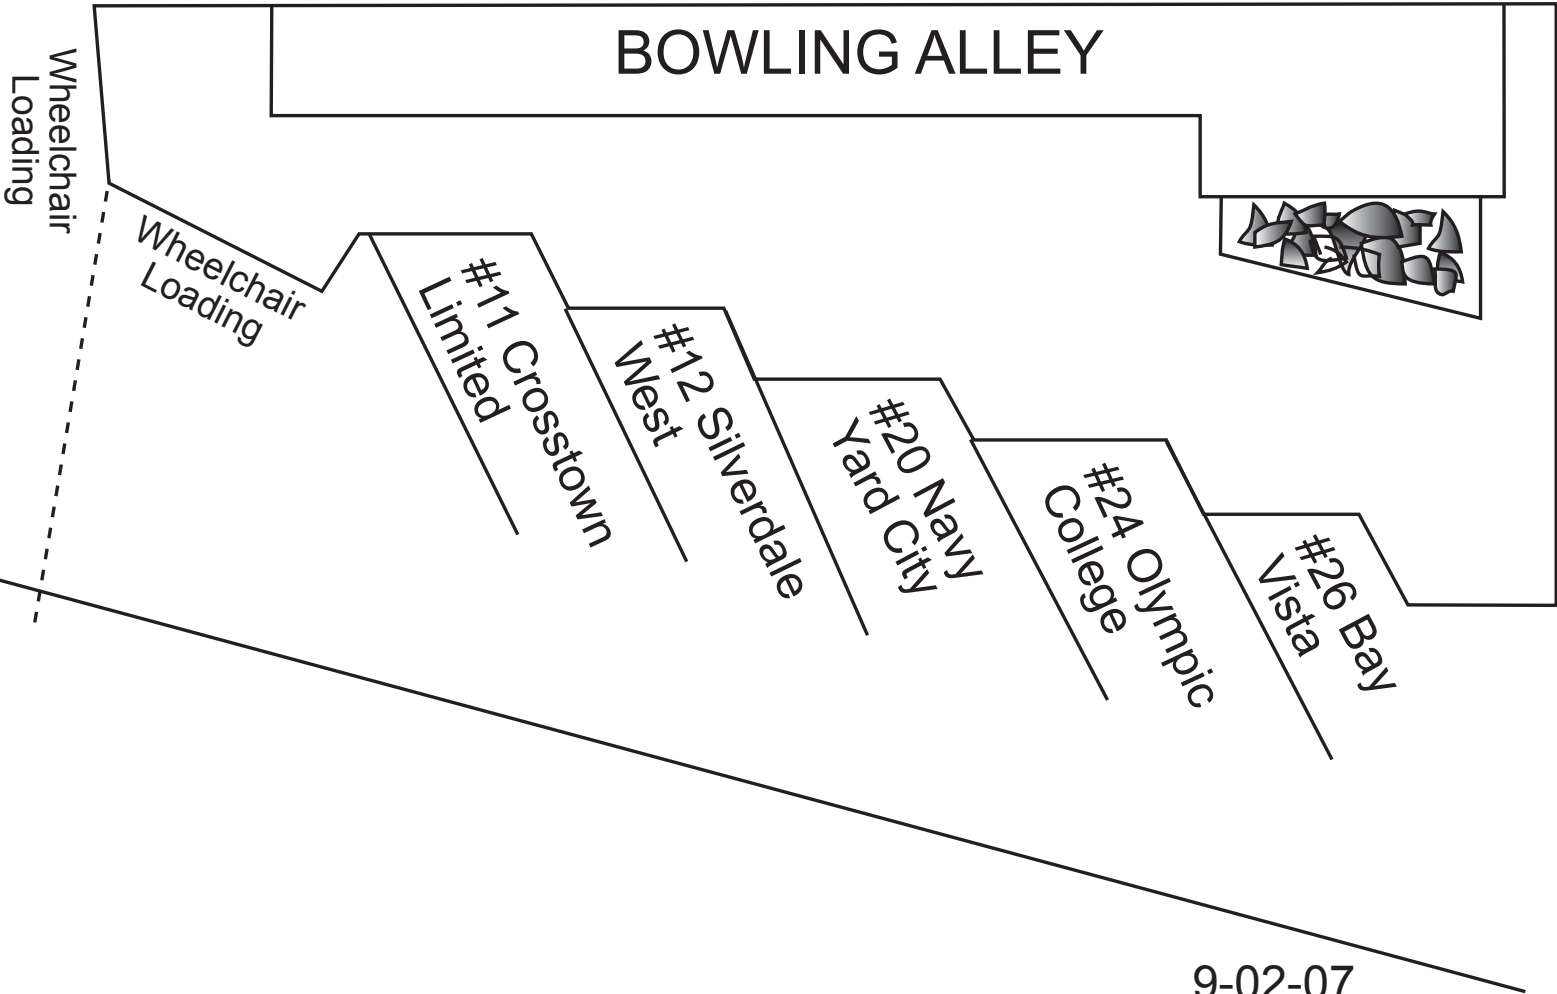

West Bremerton Transfer Center

Tacoma
Screw

9-02-07