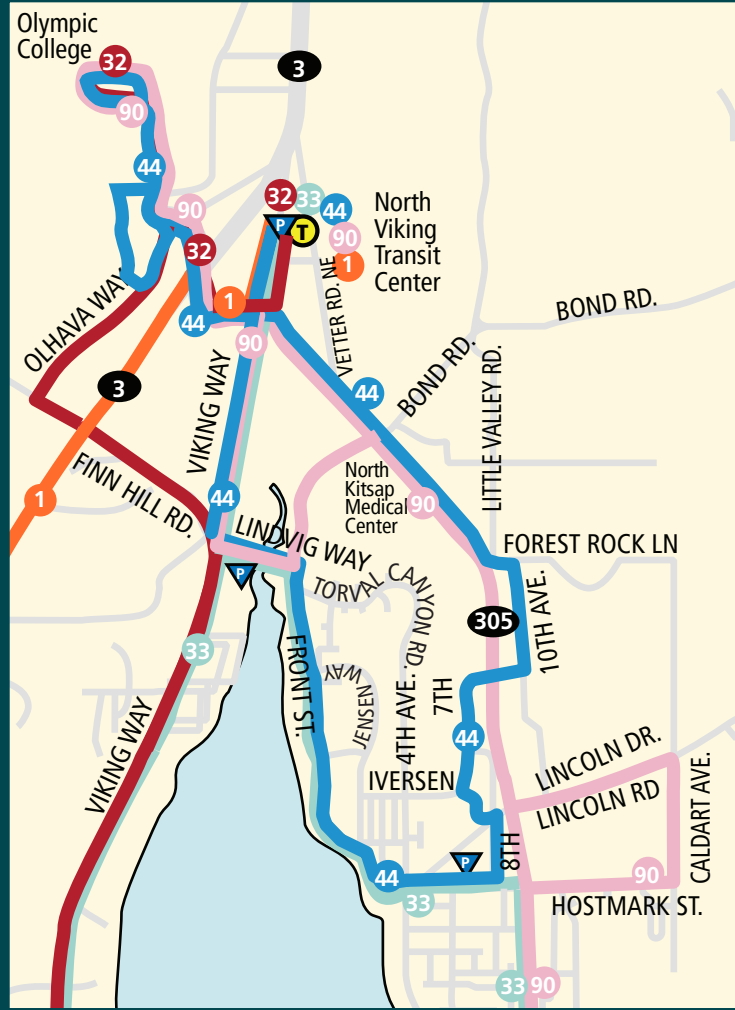

# POULSBO INSET

**KEY**

- Inset Routes
- # Bus Routes & Route Numbers
- Roads
- - - Ferry Routes
- T Transfer Center
- P Park & Ride Lot
- 305 Highway
- Dial-A-Ride Service Area