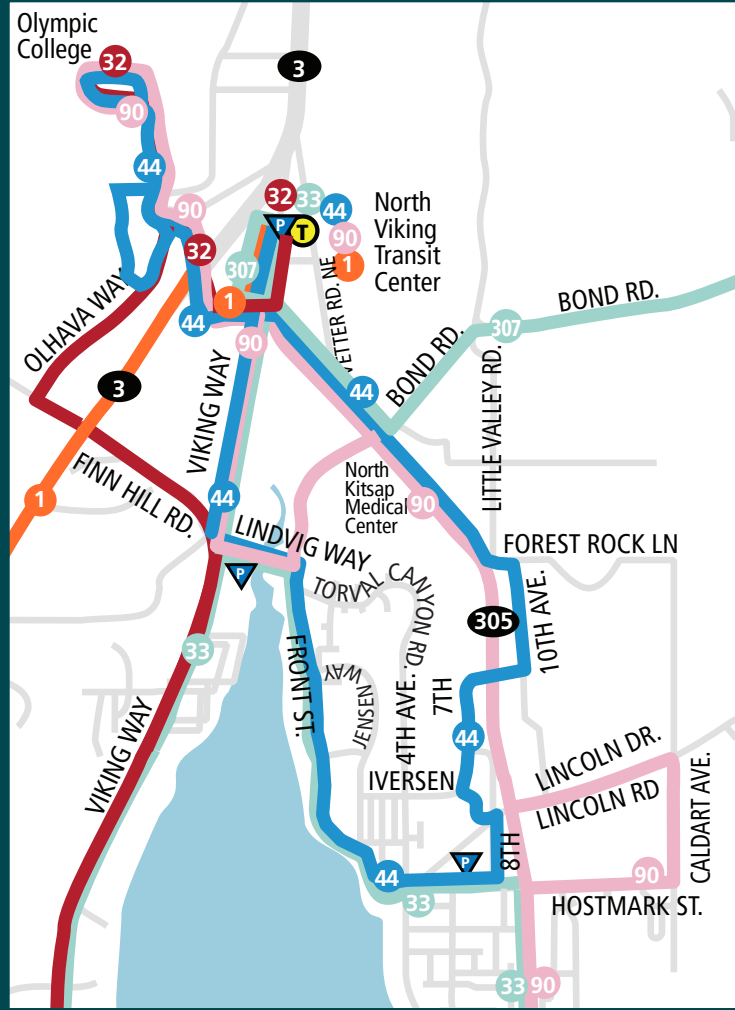

# POULSBO INSET

Lofall

Miller Lake

Kingston Ride Area

KINGSTON

Indianola

SUQUAMISH

POULSBO

Liberty Bay

BANGOR NAVAL SUMBARINE BASE

**KEY**

- Inset Routes
- Bus Routes & Route Numbers
- Roads
- Ferry Routes
- Transfer Center
- Park & Ride Lot
- Highway
- Dial-A-Ride Service Area