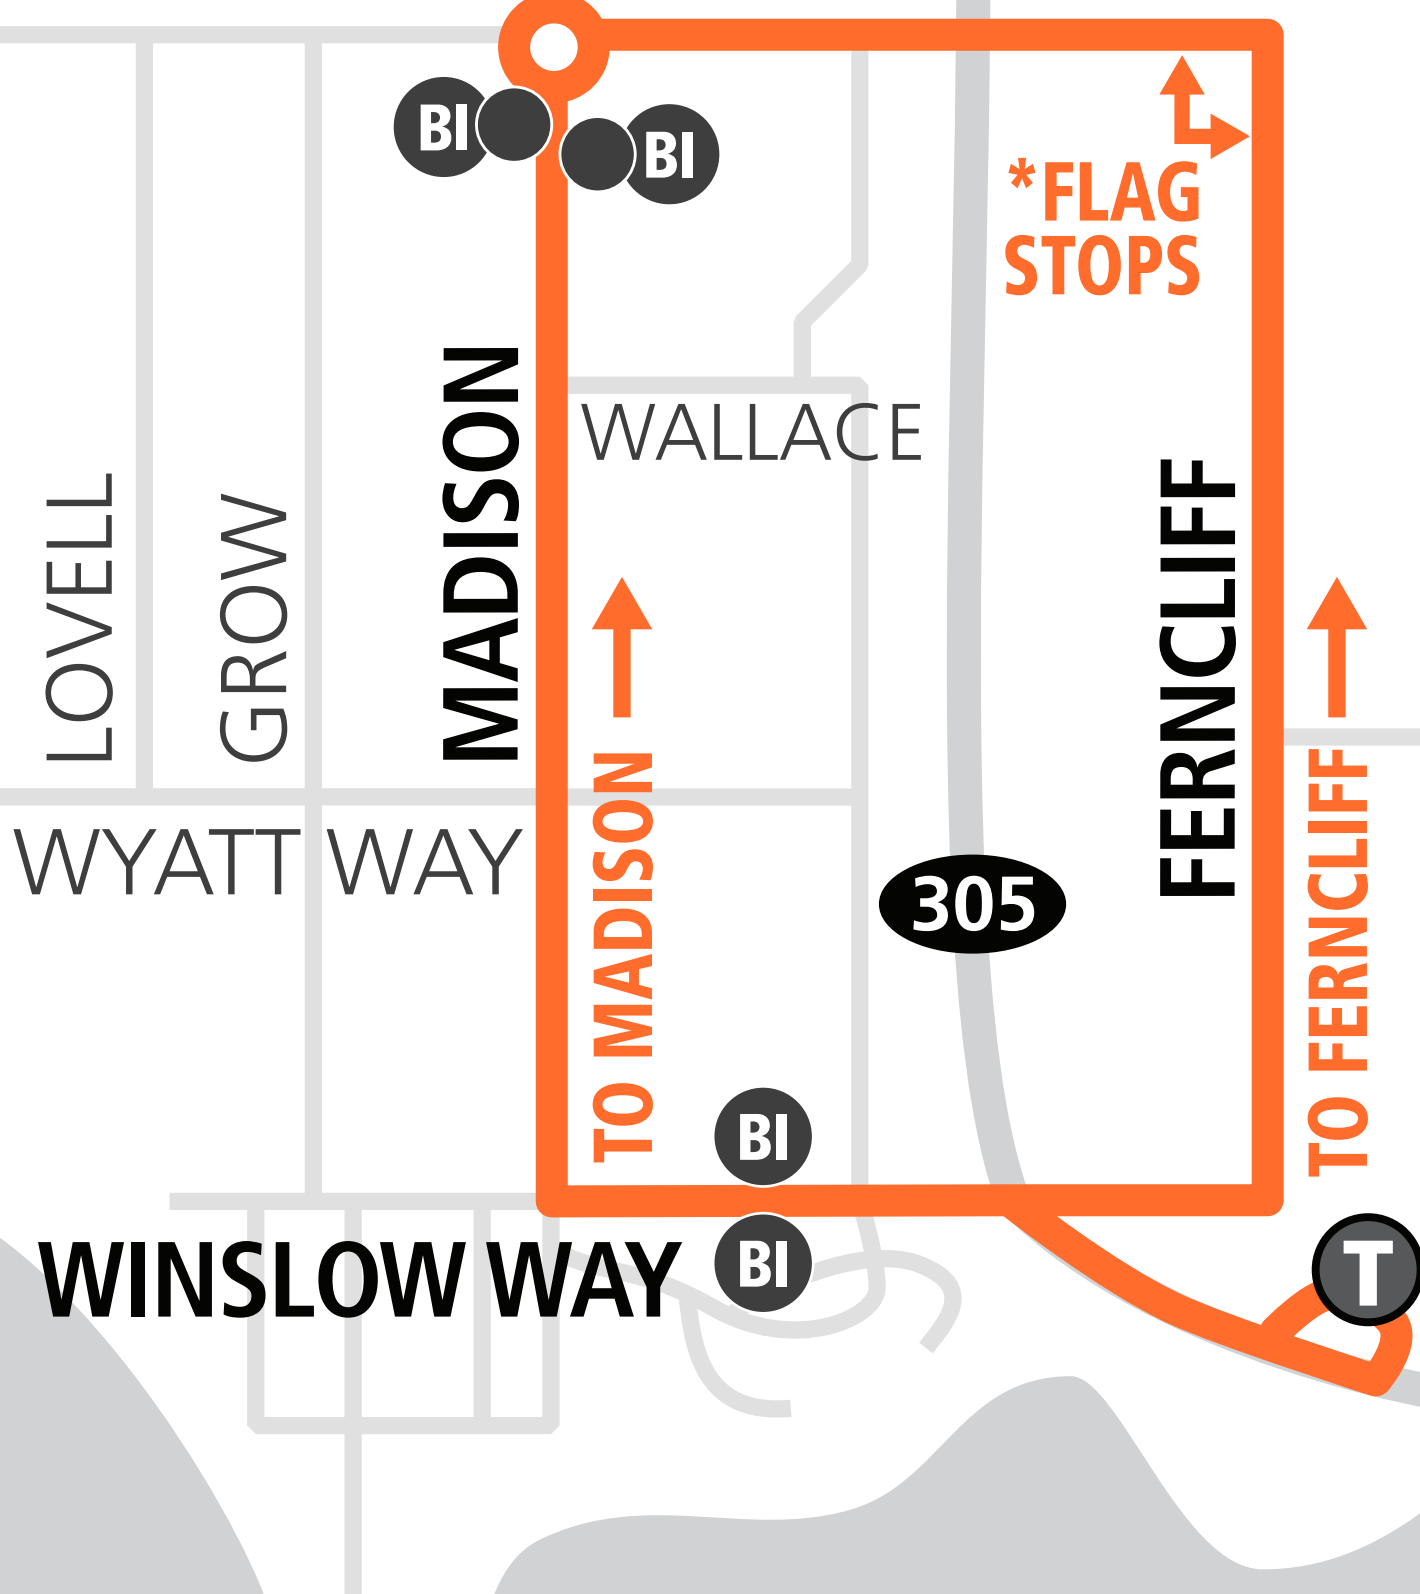

HIGH SCHOOL RD

ROUTE

T Transit Center

● Route 385 Timepoint

BI BI Ride Timepoint

BAINBRIDGE ISLAND FERRY TERMINAL
Olympic Dr & Winslow Way

333	385	389	390	391	393
394	395	396	397	398	399

BI Ride

 Clallam Transit **123**

 Washington State Ferries