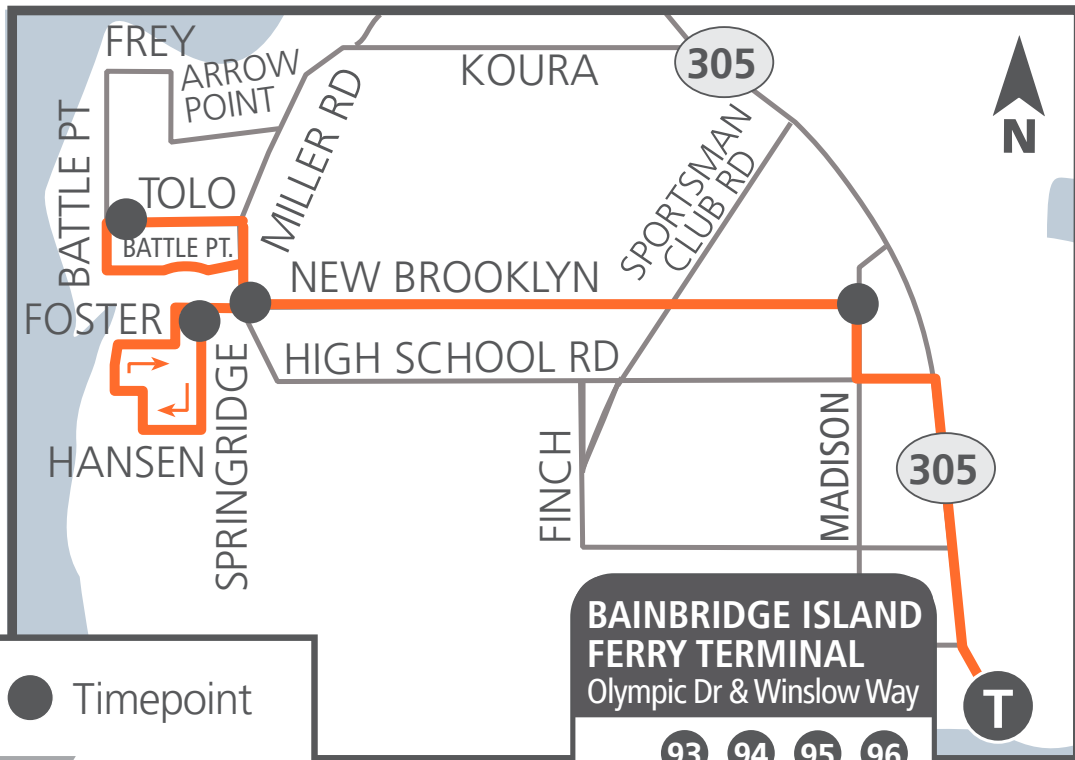

#106 Fletcher Bay

AM trips arriving at Bainbridge Terminal at 6:05am, 6:50am and 7:40am. All PM trips.

For service arriving at the Bainbridge Terminal at 8:35am please see the #93 and #95 bus routes.

ROUTE

T Transfer Point
Transit Center

● Timepoint

P Park & Ride

Please refer to individual route schedules for coordinating transfer information.

BAINBRIDGE ISLAND FERRY TERMINAL
Olympic Dr & Winslow Way

T

93 94 95 96
97 98 99 106
390
BI

Clallam Transit 123

Washington State Ferries