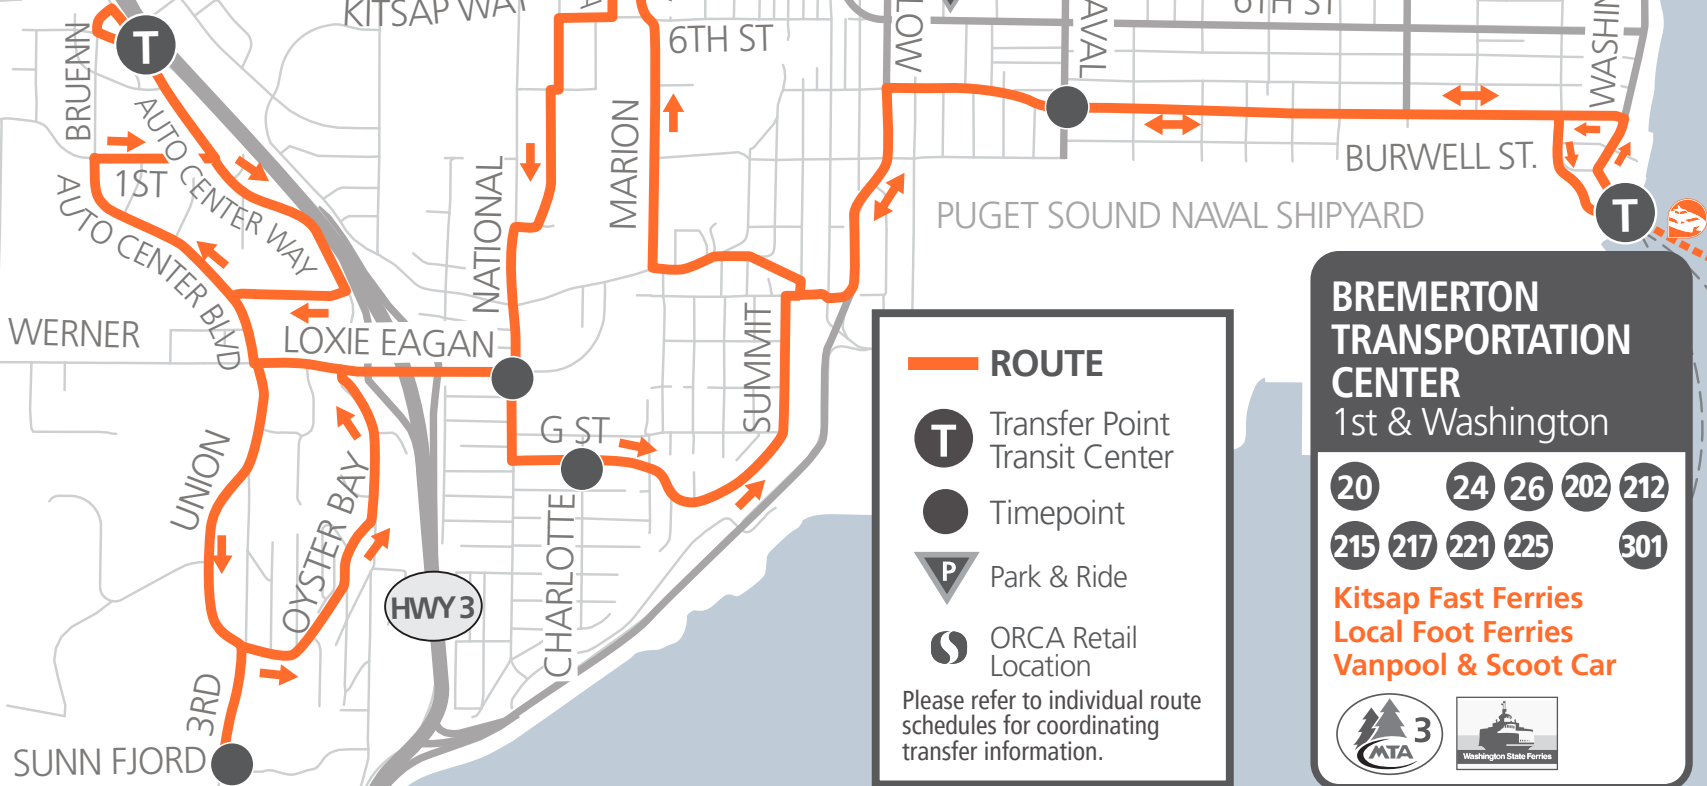

WEST BREMERTON TRANSIT CENTER

Bruenn Ave & 5th St

20 24 26 212

ROUTE

- Transfer Point Transit Center
- Timepoint
- Park & Ride
- ORCA Retail Location

Please refer to individual route schedules for coordinating transfer information.

BREMERTON TRANSPORTATION CENTER

1st & Washington

20 24 26 202 212
215 217 221 225 301

Kitsap Fast Ferries
Local Foot Ferries
Vanpool & Scoot Car