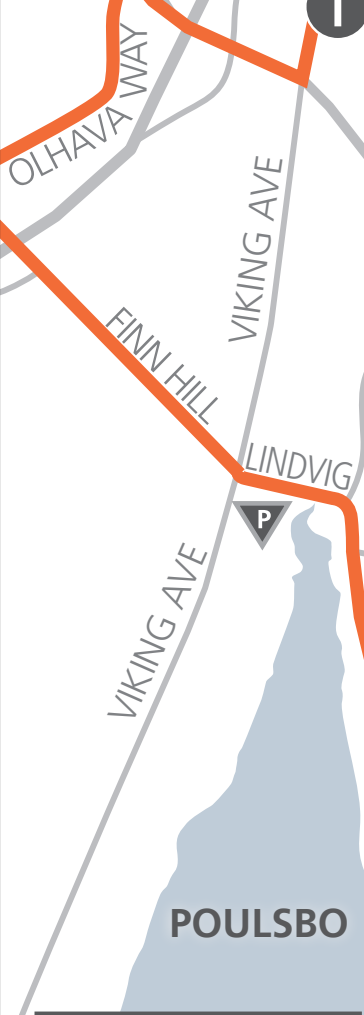

Olympic College

O.C. WAY

HWY 3

NORTH VIKING TRANSIT CENTER

N Viking & Vetter

301 307 332 344 390

P 266 Parking Spaces

305

BOND RD

FINN HILL

VIKING AVE

VIKING AVE

LINDVIG

FRONT ST

JENSEN

IVERSON

LINCOLN

HOSTMARK

FOREST ROCK LN

HHL

LIBERTY

Central Market

10TH

CALDART AVE

8TH

POULSBO

ROUTE

- Transfer Point Transit Center
- Timepoint
- Park & Ride
- ORCA Retail Location

Please refer to individual route schedules for coordinating transfer information.

GATEWAY FELLOWSHIP

8th & Hostmark