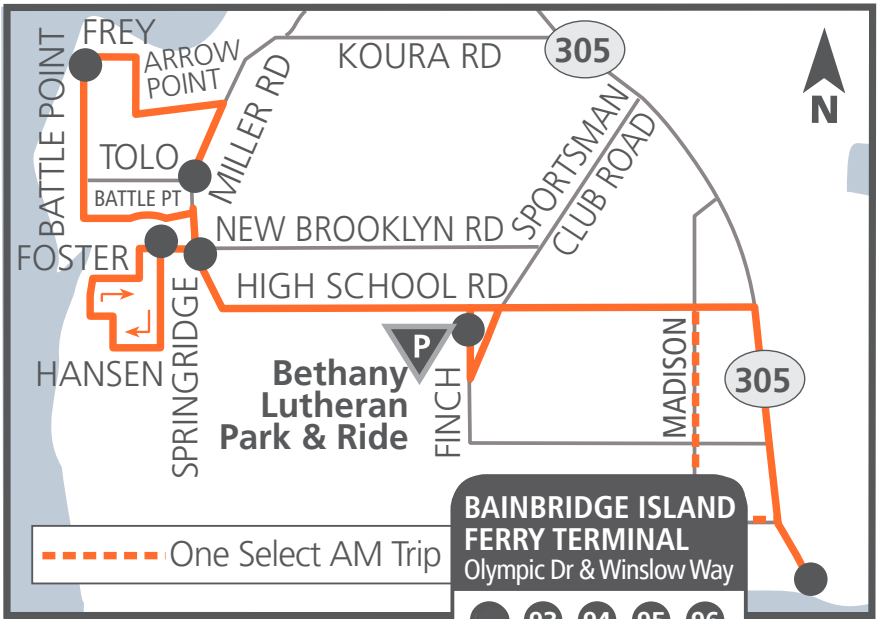

# #95 Battle Point

AM trips arriving at Bainbridge Terminal at 6:05am, 6:50am and 7:40am. All PM trips.

**ROUTE**

**T** Transfer Point  
Transit Center

**P** Park & Ride

Please refer to individual route schedules for coordinating transfer information.

**BAINBRIDGE ISLAND FERRY TERMINAL**  
Olympic Dr & Winslow Way

93 94 95 96  
97 98 99 106

390  
BI

Clallam Transit 123  
Washington State Ferries

# #95 Battle Point

AM trips arriving at Bainbridge Terminal at 8:35am.

--- One Select AM Trip

The 8:35 trip uses Madison instead of Hwy. 305 to the ferry

**BAINBRIDGE ISLAND FERRY TERMINAL**  
Olympic Dr & Winslow Way