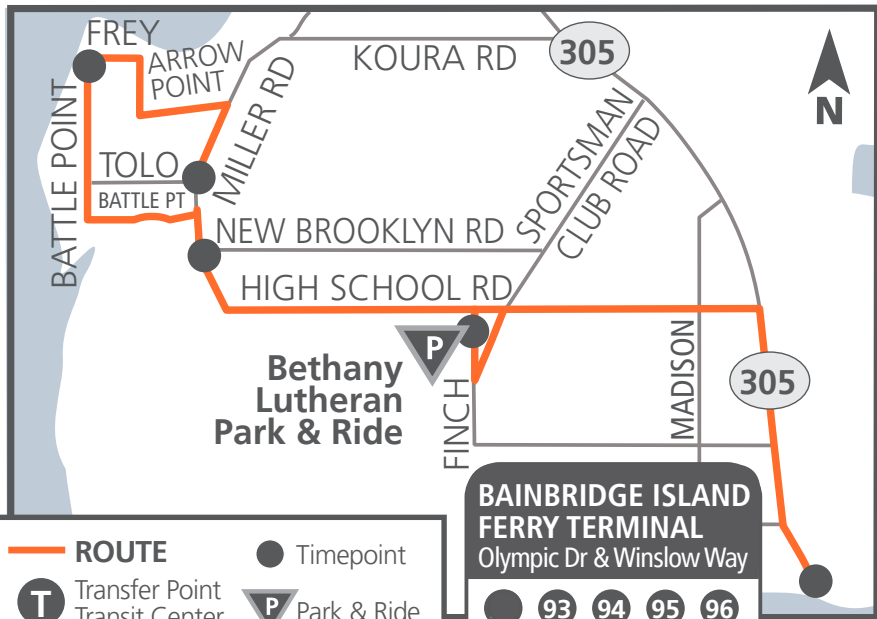

# #95 Battle Point

AM trips arriving at Bainbridge Terminal at 6:05am, 6:50am and 7:40am. All PM trips.

**ROUTE**

**T** Transfer Point  
Transit Center

**P** Park & Ride

Please refer to individual route schedules for coordinating transfer information.

**BAINBRIDGE ISLAND FERRY TERMINAL**  
Olympic Dr & Winslow Way

93 94 95 96  
97 98 99 106

390  
BI

Clallam Transit 123  
Washington State Ferries

# #95 Battle Point

AM trips arriving at Bainbridge Terminal at 8:35am.

--- One Select AM Trip

The 8:35 trip uses Madison instead of Hwy. 305 to the ferry

**BAINBRIDGE ISLAND FERRY TERMINAL**  
Olympic Dr & Winslow Way

93 94 95 96  
97 98 99 106

390  
BI

Clallam Transit 123  
Washington State Ferries