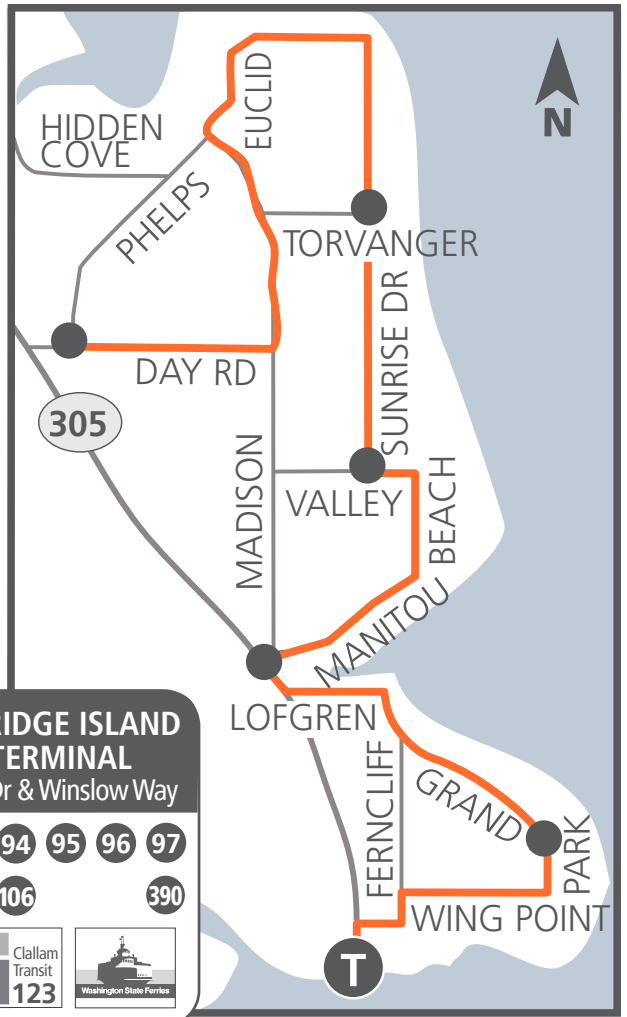

#96 Sunrise

AM trips arriving at Bainbridge Terminal at 6:00am, 6:47am and 7:43am. All PM trips.

#96 Sunrise

AM trips arriving at Bainbridge Terminal at 8:30am.

ROUTE (Orange line)

Timepoint (Black circle)

T Transfer Point
Transit Center

P Park & Ride (Black triangle)

Please refer to individual route schedules for coordinating transfer information.

BAINBRIDGE ISLAND FERRY TERMINAL
Olympic Dr & Winslow Way

93 94 95 96 97
98 99 106 390

BI Clallam Transit 123 Washington State Ferries

BAINBRIDGE ISLAND FERRY TERMINAL
Olympic Dr & Winslow Way

93 94 95 96 97
98 99 106 390

BI Clallam Transit 123 Washington State Ferries