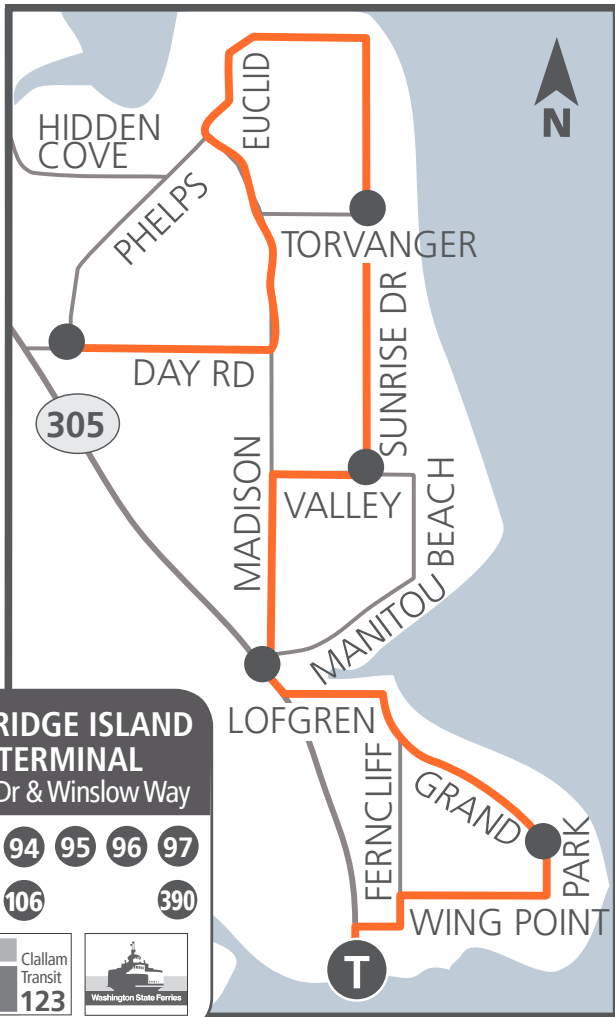

#96 Sunrise

AM trips arriving at Bainbridge Terminal at 6:00am, 6:47am and 7:43am. All PM trips.

#96 Sunrise

AM trips arriving at Bainbridge Terminal at 8:30am.

ROUTE (Orange line)

Timepoint (Black circle)

T Transfer Point
Transit Center

P Park & Ride (Black triangle)

Please refer to individual route schedules for coordinating transfer information.

BAINBRIDGE ISLAND FERRY TERMINAL
Olympic Dr & Winslow Way

93 94 95 96 97
98 99 106 390

BI Clallam Transit 123 Washington State Ferries

BAINBRIDGE ISLAND FERRY TERMINAL
Olympic Dr & Winslow Way

93 94 95 96 97
98 99 106 390

BI Clallam Transit 123 Washington State Ferries