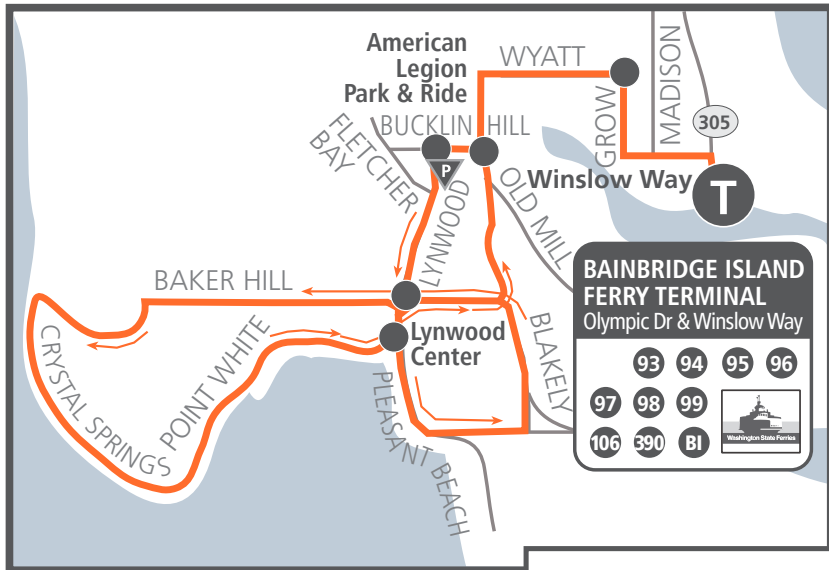

#97 Crystal Springs

AM trips arriving at Bainbridge Terminal
Terminal at 8:30am

#97 Crystal Springs

AM trips arriving at Bainbridge Terminal
at 6:10am, 6:50am and 7:45am. All PM trips.

ROUTE ● Timepoint

T Transfer Point
Transit Center **P** Park & Ride

Please refer to individual route schedules for coordinating transfer information.