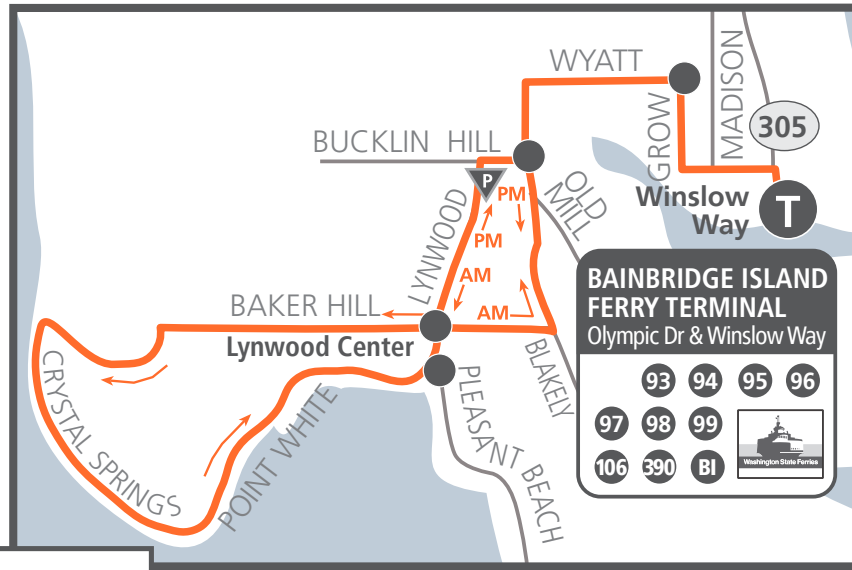

#97 Crystal Springs

AM trips arriving at Bainbridge Terminal
Terminal at 8:30am

#97 Crystal Springs

AM trips arriving at Bainbridge Terminal
at 6:10am, 6:50am and 7:45am. All PM trips.

ROUTE ● Timepoint

T Transfer Point
Transit Center **P** Park & Ride

Please refer to individual route schedules for coordinating transfer information.