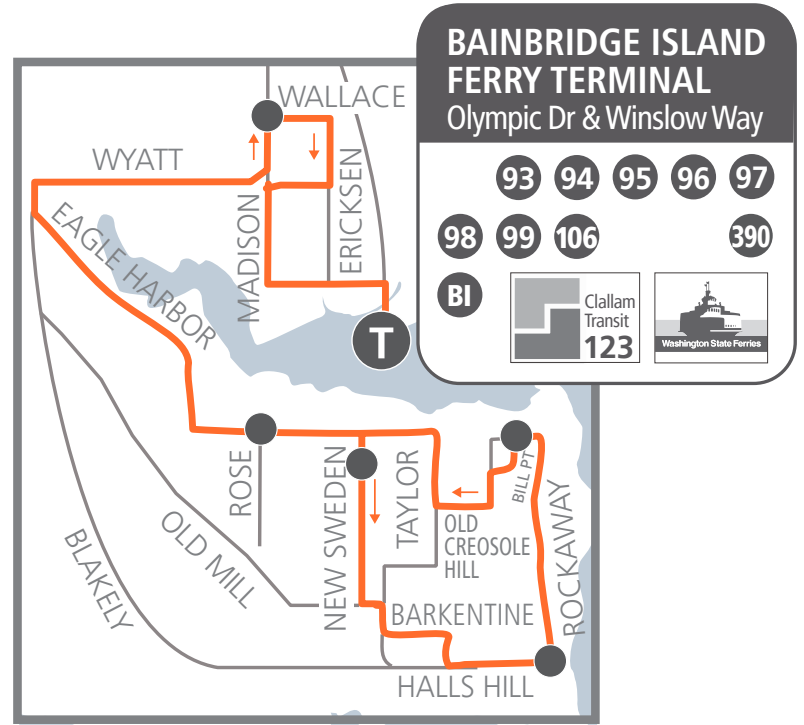

#99 AM

AM trips arriving at Bainbridge Terminal at 5:10am and 8:35am

BAINBRIDGE ISLAND FERRY TERMINAL
Olympic Dr & Winslow Way

93 94 95 96 97
98 99 106 390

BI

Clallam Transit 123

Washington State Ferries

#99 AM

AM trips arriving at Bainbridge Terminal at 6:10am, 6:55am and 7:45am

BAINBRIDGE ISLAND FERRY TERMINAL
Olympic Dr & Winslow Way

93 94 95 96 97
98 99 106 390

BI

Clallam Transit 123

Washington State Ferries

#99 PM TRIPS

BAINBRIDGE ISLAND FERRY TERMINAL
Olympic Dr & Winslow Way

93 94 95 96 97
98 99 106 390

BI

Clallam Transit 123

Washington State Ferries

ROUTE ● Timepoint

T Transfer Point
Transit Center

Please refer to individual route schedules for coordinating transfer information.