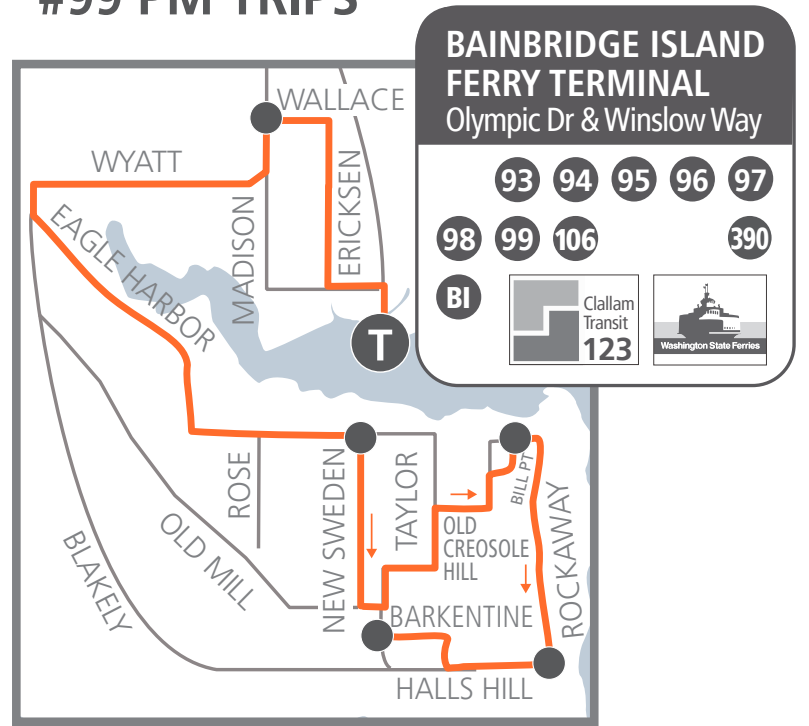

#99 AM

AM trips arriving at Bainbridge Terminal at 5:10am and 8:35am

BAINBRIDGE ISLAND FERRY TERMINAL
Olympic Dr & Winslow Way

93 94 95 96 97
98 99 106 390

BI

Clallam Transit 123

Washington State Ferries

#99 AM

AM trips arriving at Bainbridge Terminal at 6:10am, 6:55am and 7:45am

BAINBRIDGE ISLAND FERRY TERMINAL
Olympic Dr & Winslow Way

93 94 95 96 97
98 99 106 390

BI

Clallam Transit 123

Washington State Ferries

#99 PM TRIPS

BAINBRIDGE ISLAND FERRY TERMINAL
Olympic Dr & Winslow Way

93 94 95 96 97
98 99 106 390

BI

Clallam Transit 123

Washington State Ferries

ROUTE ● Timepoint

T Transfer Point
Transit Center

Please refer to individual route schedules for coordinating transfer information.