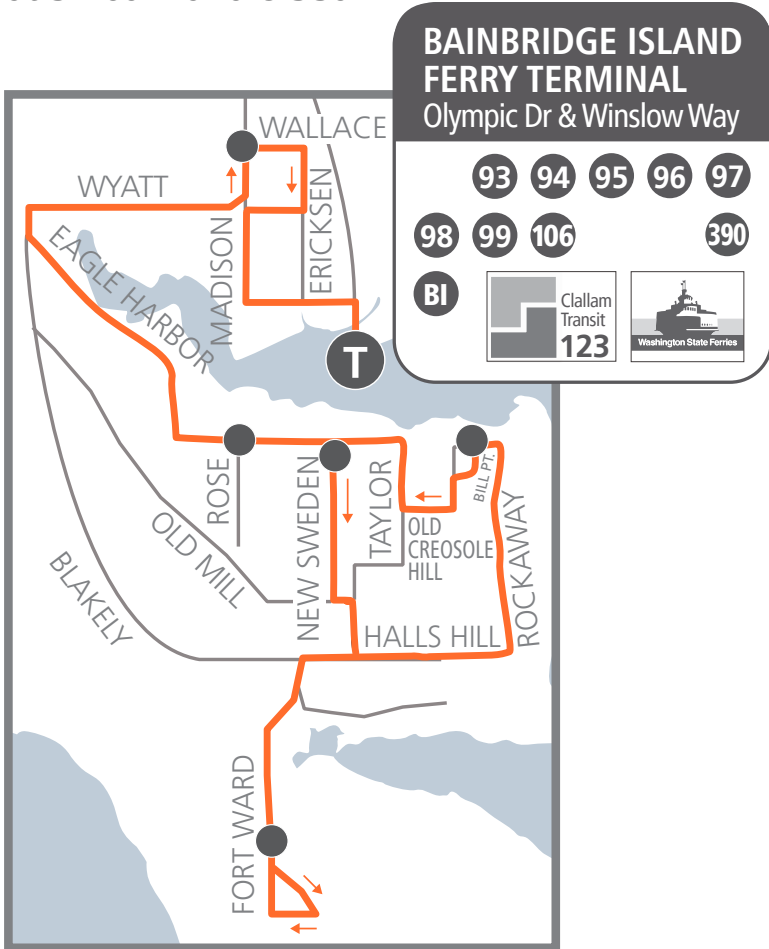

#99 AM

AM trips arriving at Bainbridge Terminal at 5:10am and 8:35am

BAINBRIDGE ISLAND FERRY TERMINAL
Olympic Dr & Winslow Way

93 94 95 96 97
98 99 106 390

BI

Clallam Transit 123

Washington State Ferries

#99 AM

AM trips arriving at Bainbridge Terminal at 6:10am, 6:55am and 7:45am

BAINBRIDGE ISLAND FERRY TERMINAL
Olympic Dr & Winslow Way

93 94 95 96 97
98 99 106 390

BI

Clallam Transit 123

Washington State Ferries

#99 PM TRIPS

BAINBRIDGE ISLAND FERRY TERMINAL
Olympic Dr & Winslow Way

93 94 95 96 97
98 99 106 390

BI

Clallam Transit 123

Washington State Ferries

ROUTE ● Timepoint

T Transfer Point
Transit Center

Please refer to individual route schedules for coordinating transfer information.