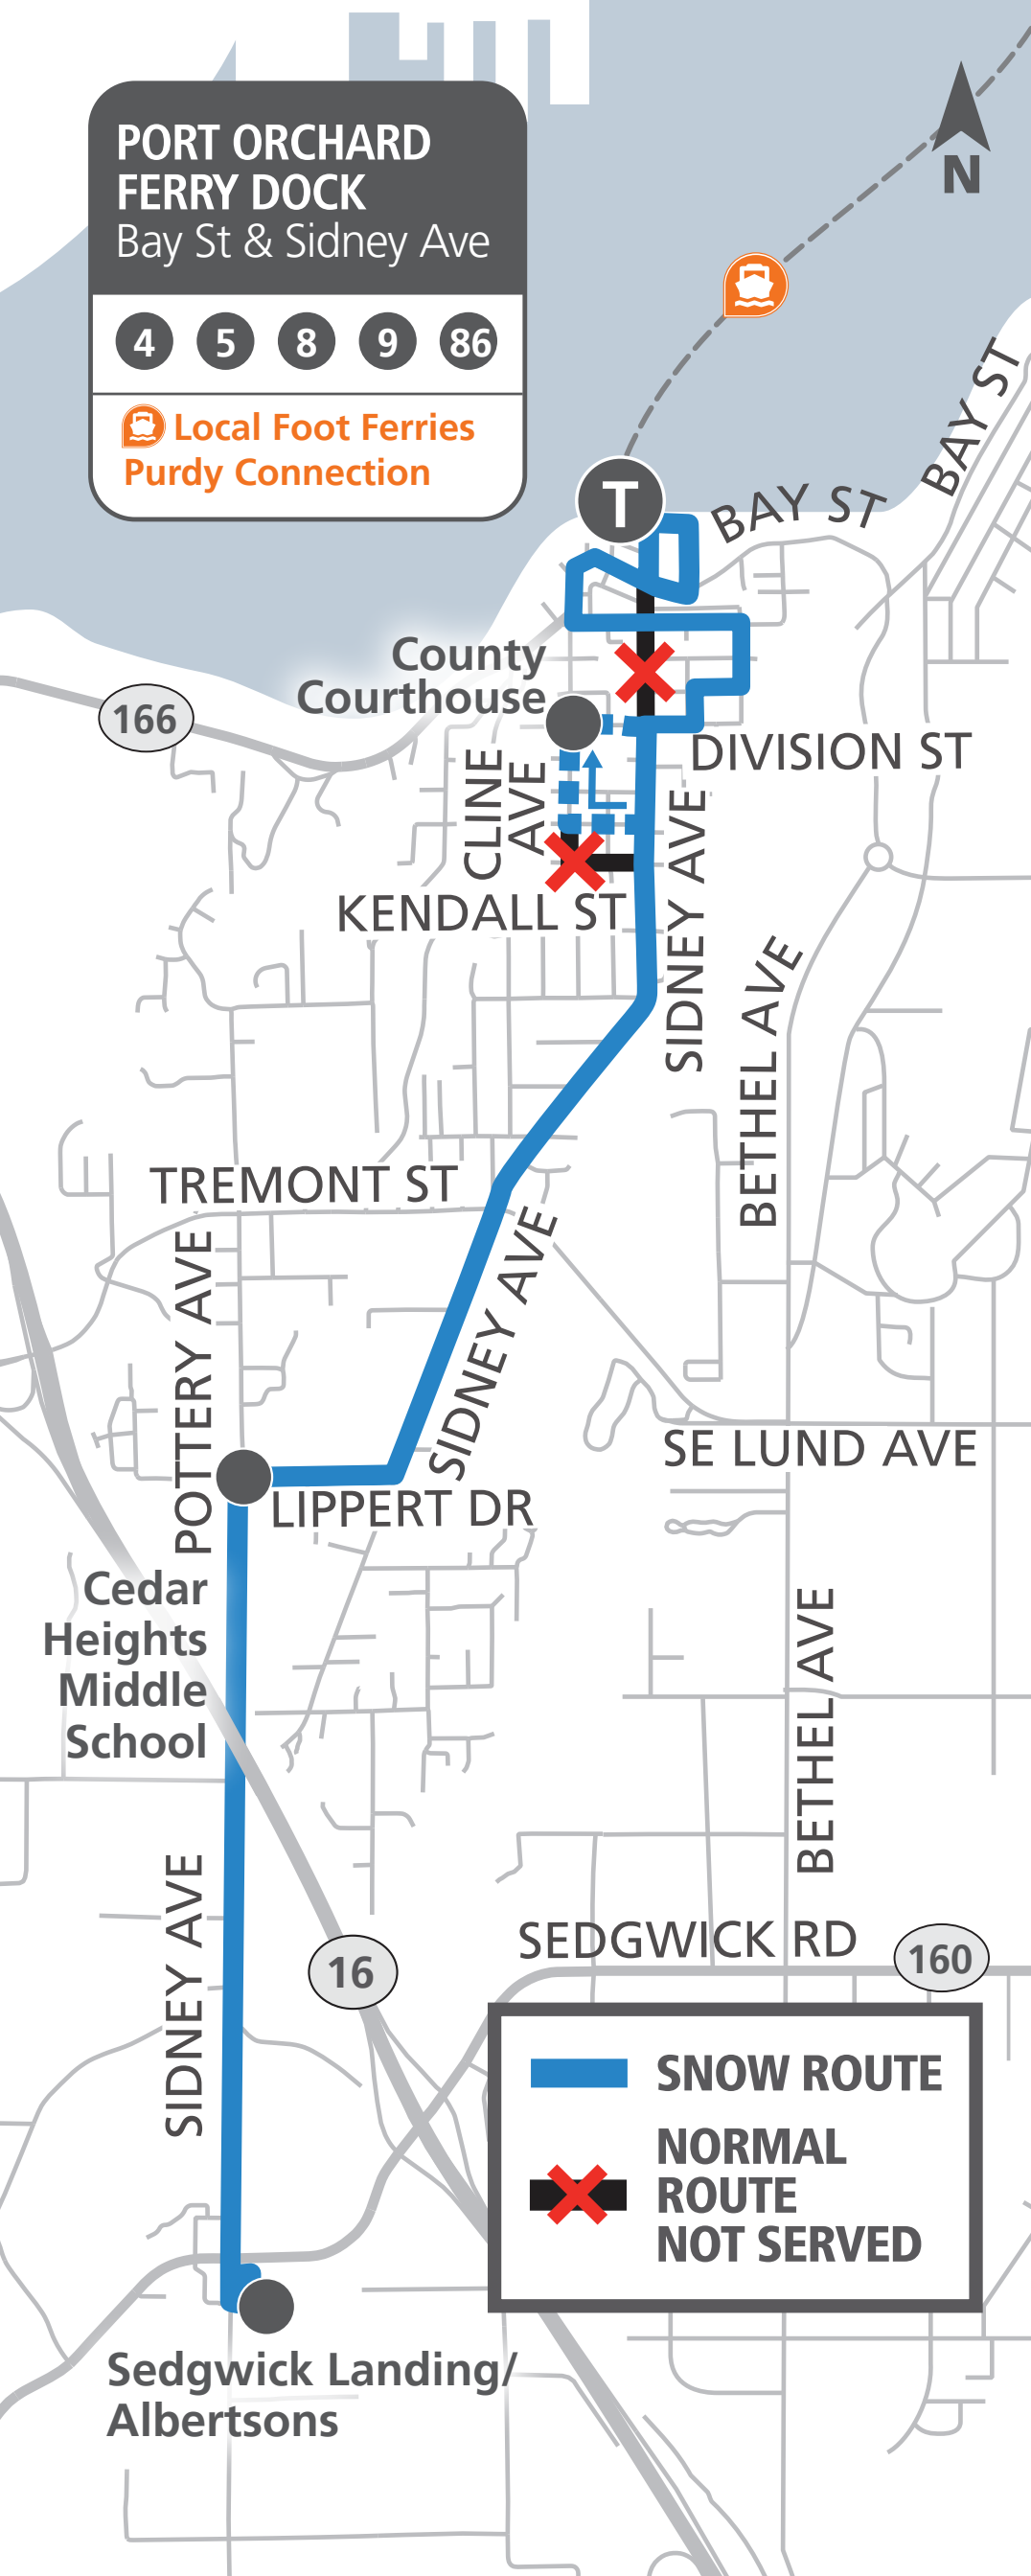

**PORT ORCHARD
FERRY DOCK**
Bay St & Sidney Ave

4 5 8 9 86

 Local Foot Ferries
Purdy Connection

 **SNOW ROUTE**

 **NORMAL
ROUTE
NOT SERVED**

Sedgwick Landing/
Albertsons