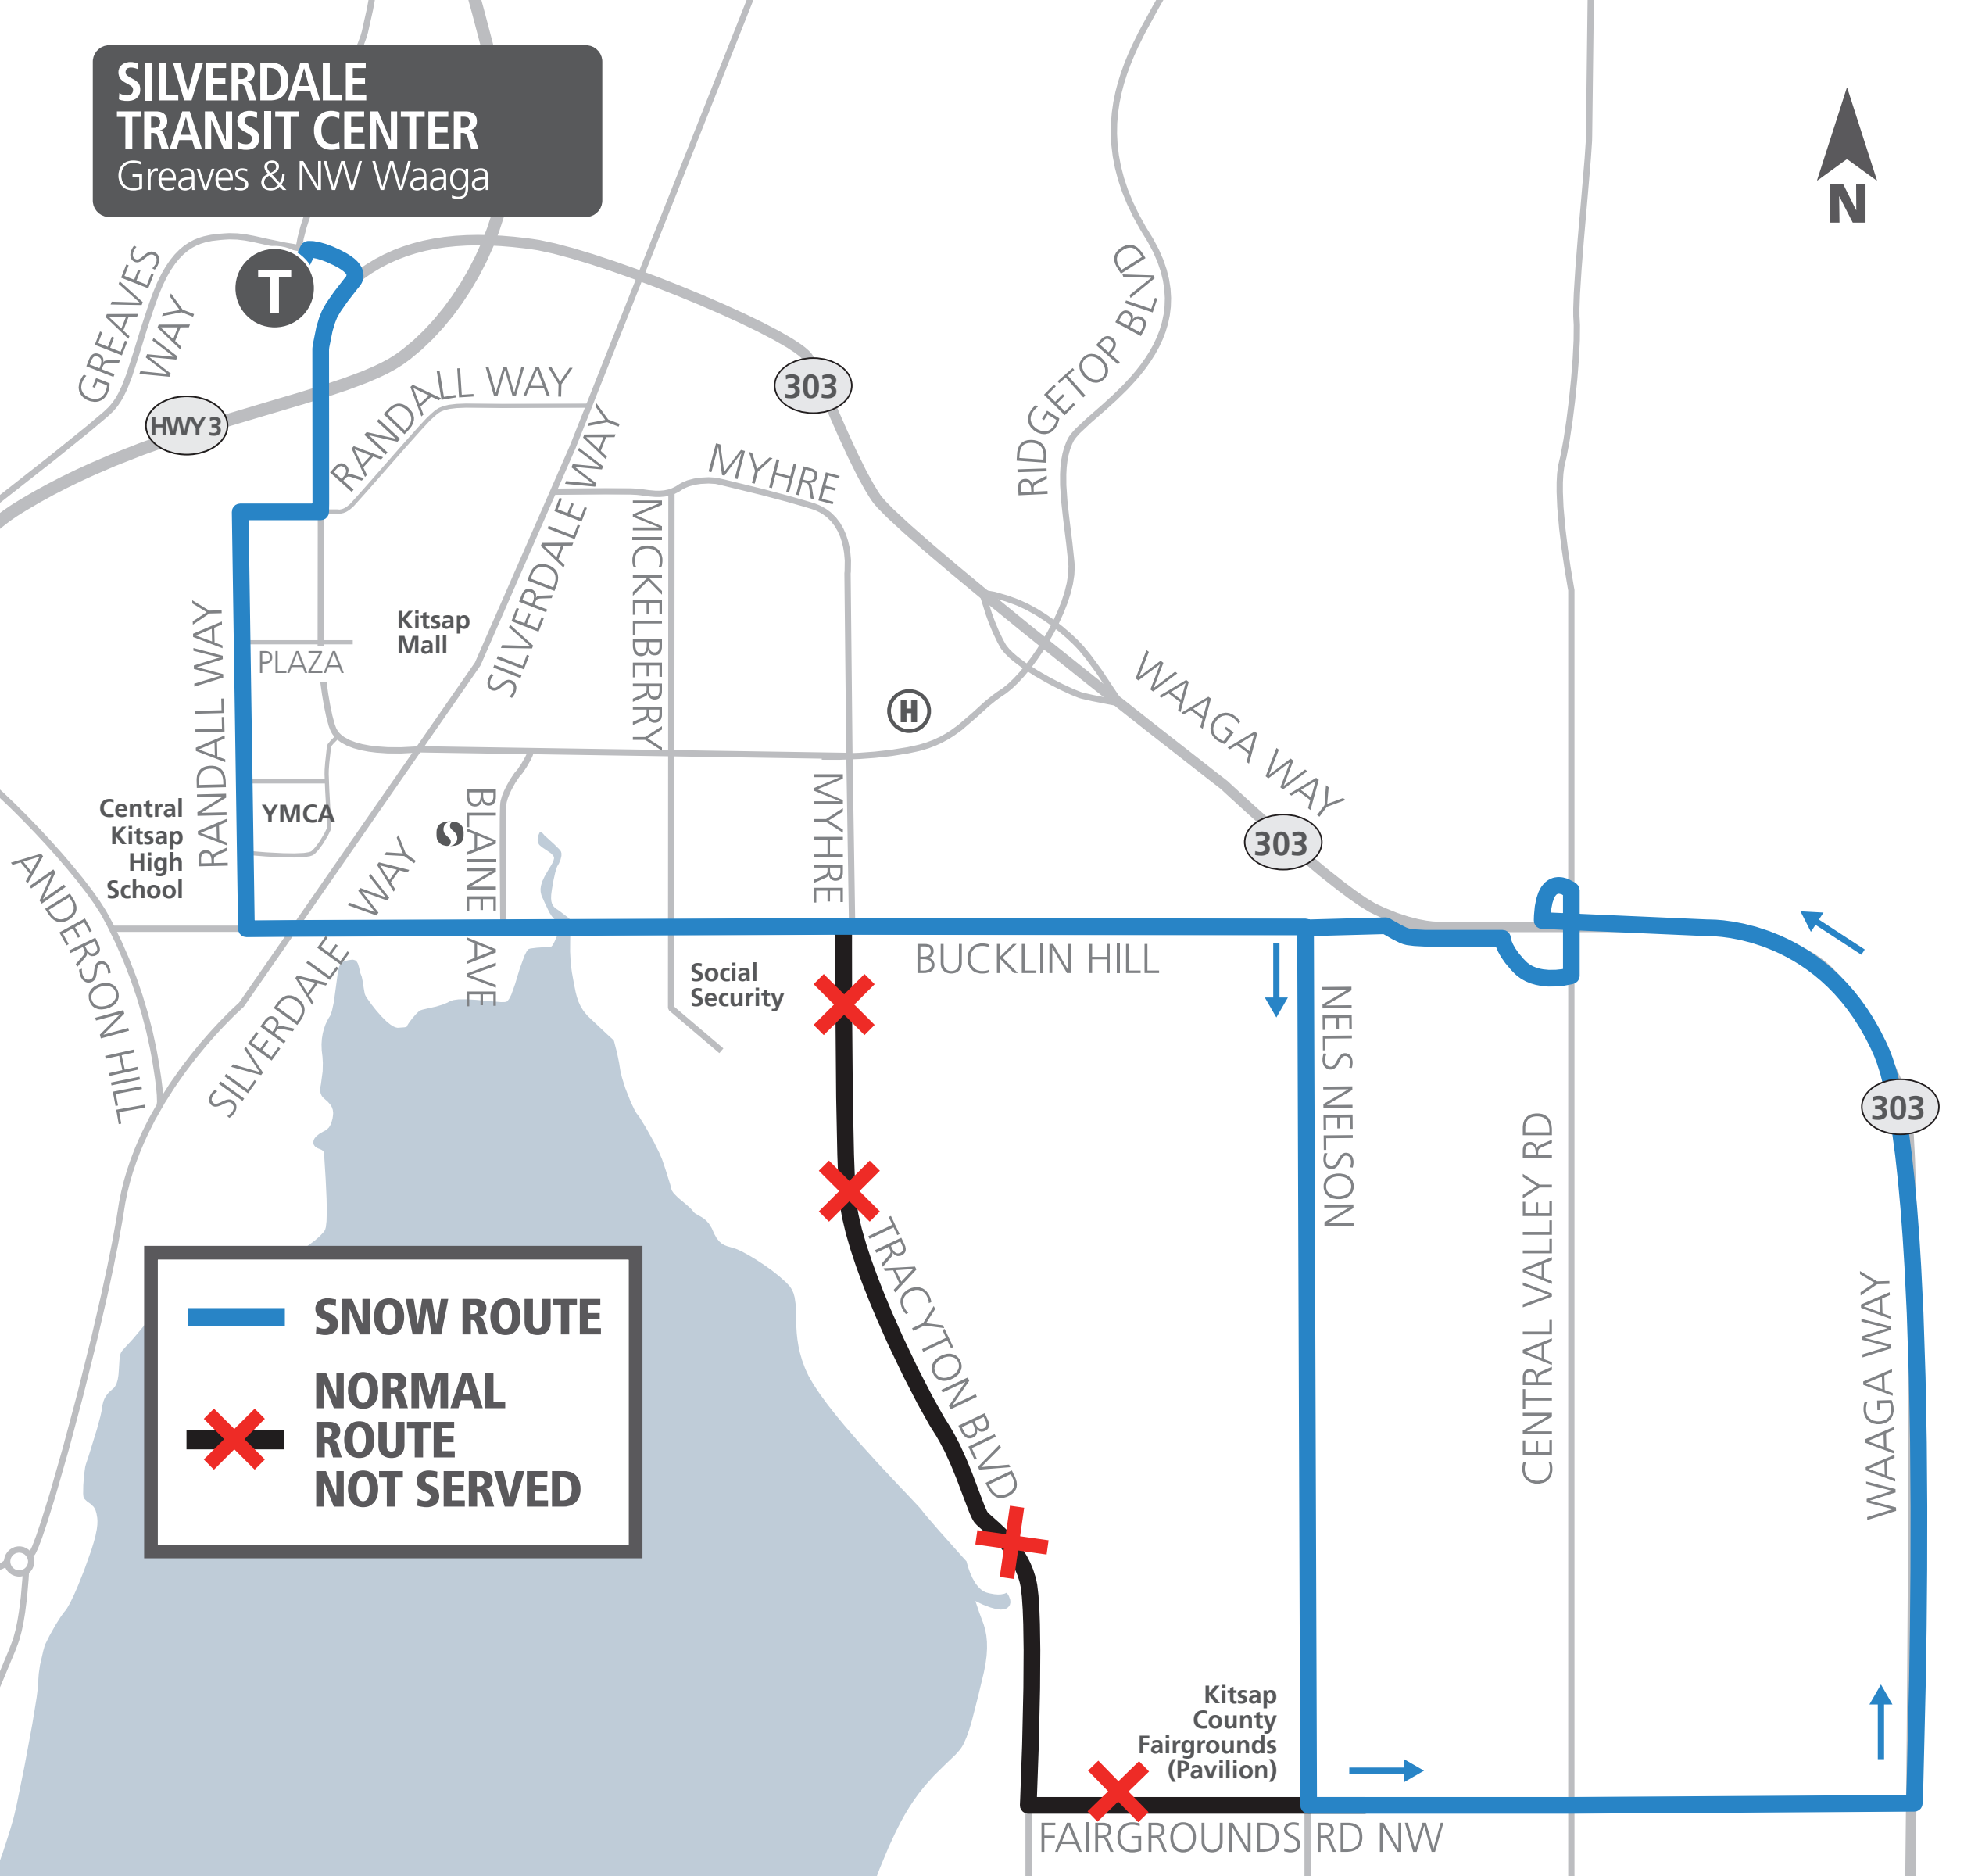

# SILVERDALE TRANSIT CENTER

Greaves & NW Waaga

 **SNOW ROUTE**

 **NORMAL ROUTE NOT SERVED**