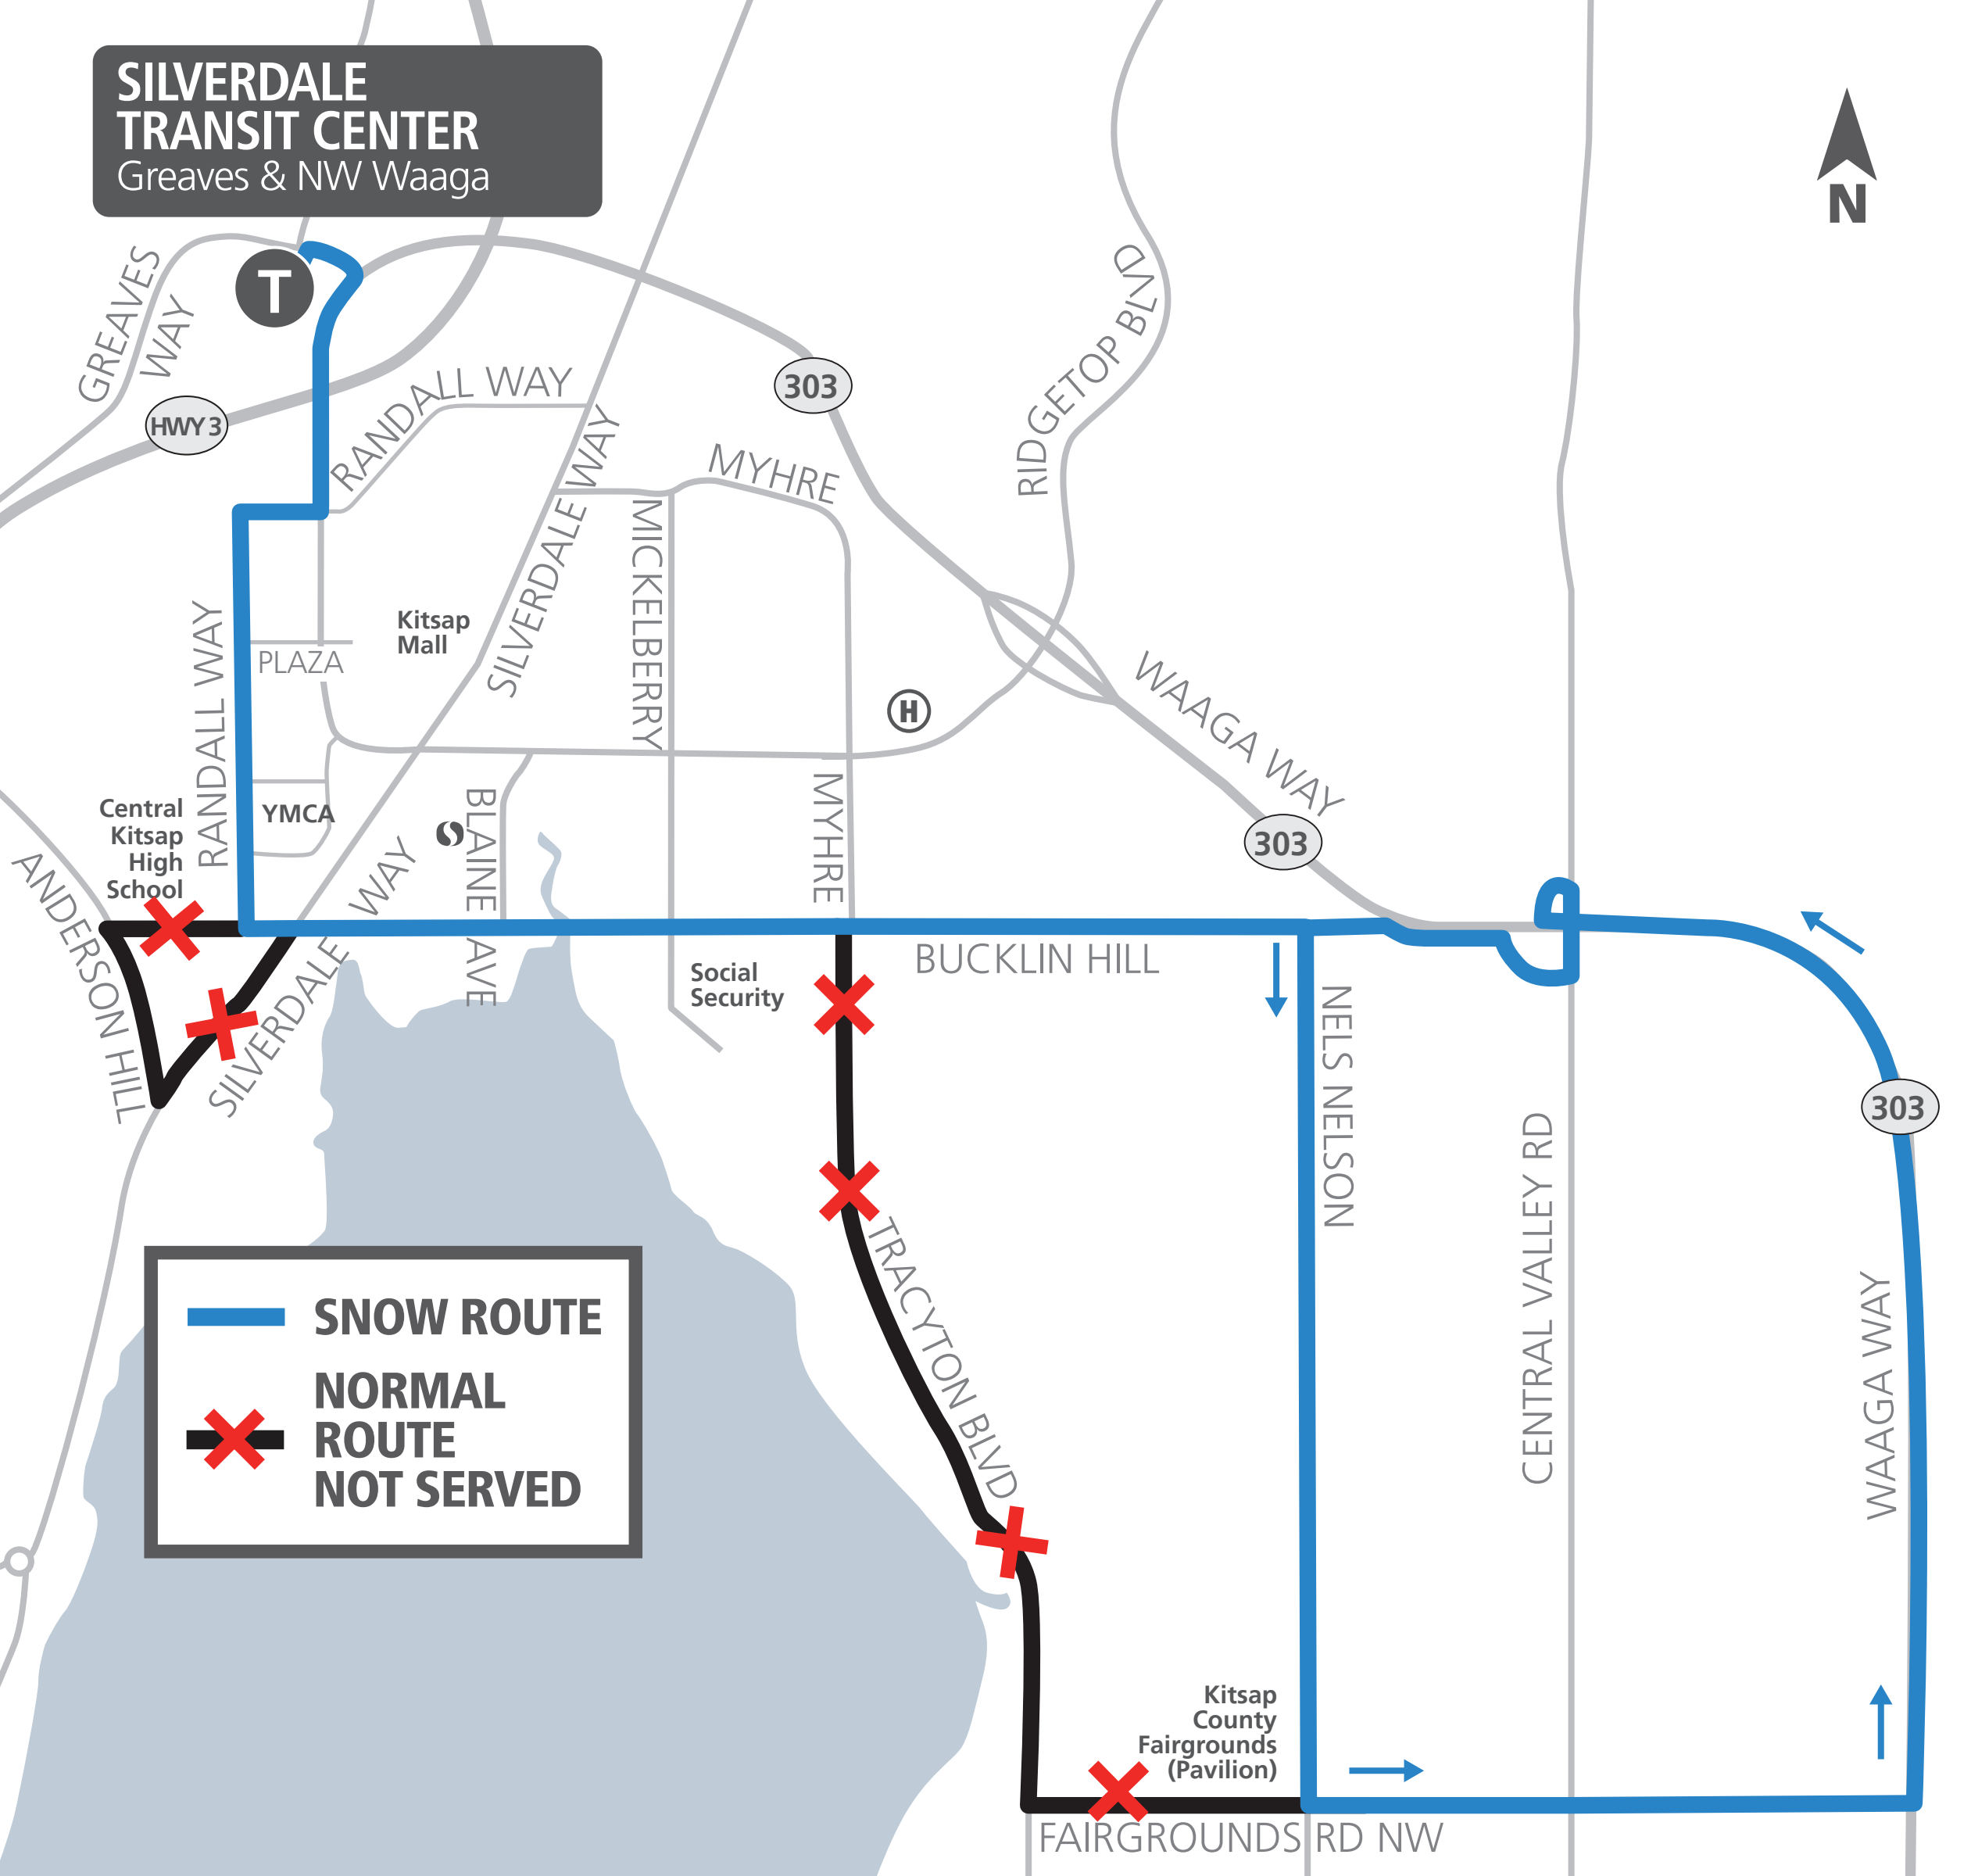

SILVERDALE TRANSIT CENTER

Greaves & NW Waaga

T

H

303

303

303

 **SNOW ROUTE**

 **NORMAL ROUTE NOT SERVED**

GREAVES WAY
HWY 3

RANDALL WAY

303

RIDGETOP BLVD

RANDALL WAY

MYHRE

Kitsap Mall

ANDERSON HILL

SILVERDALE WAY

S

Social Security

BUCKLIN HILL

NELS NELSON

CENTRAL VALLEY RD

WAAGA WAY
303

TRACYTON BLVD

Kitsap County Fairgrounds (Pavilion)

FAIRGROUNDS RD NW