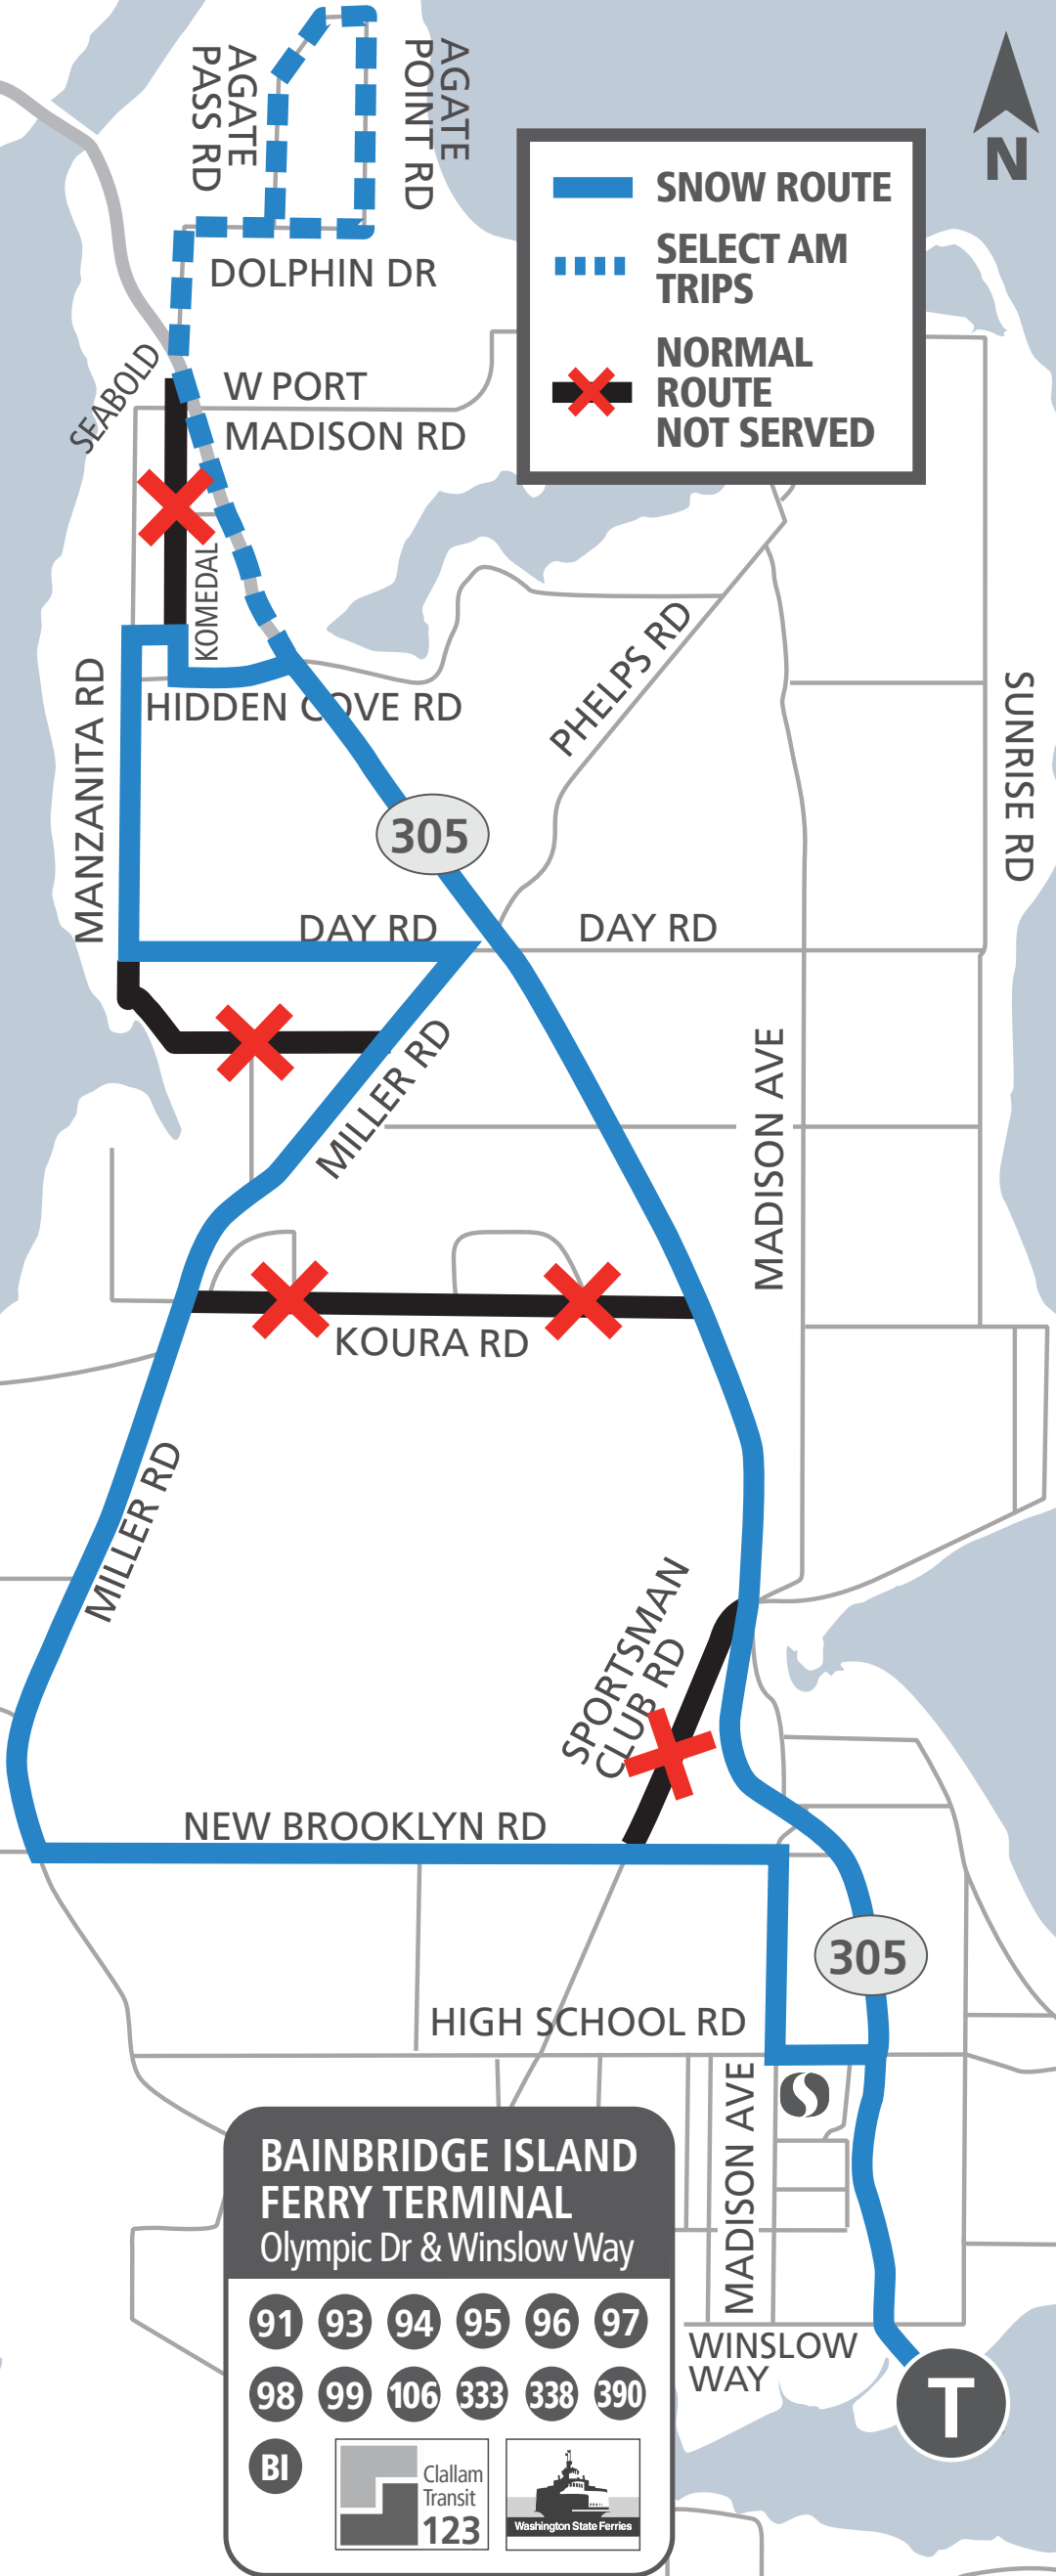

— SNOW ROUTE

- - - SELECT AM TRIPS

✗ NORMAL ROUTE NOT SERVED

BAINBRIDGE ISLAND FERRY TERMINAL
Olympic Dr & Winslow Way

91	93	94	95	96	97
98	99	106	333	338	390

BI

Clallam Transit **123**

Washington State Ferries