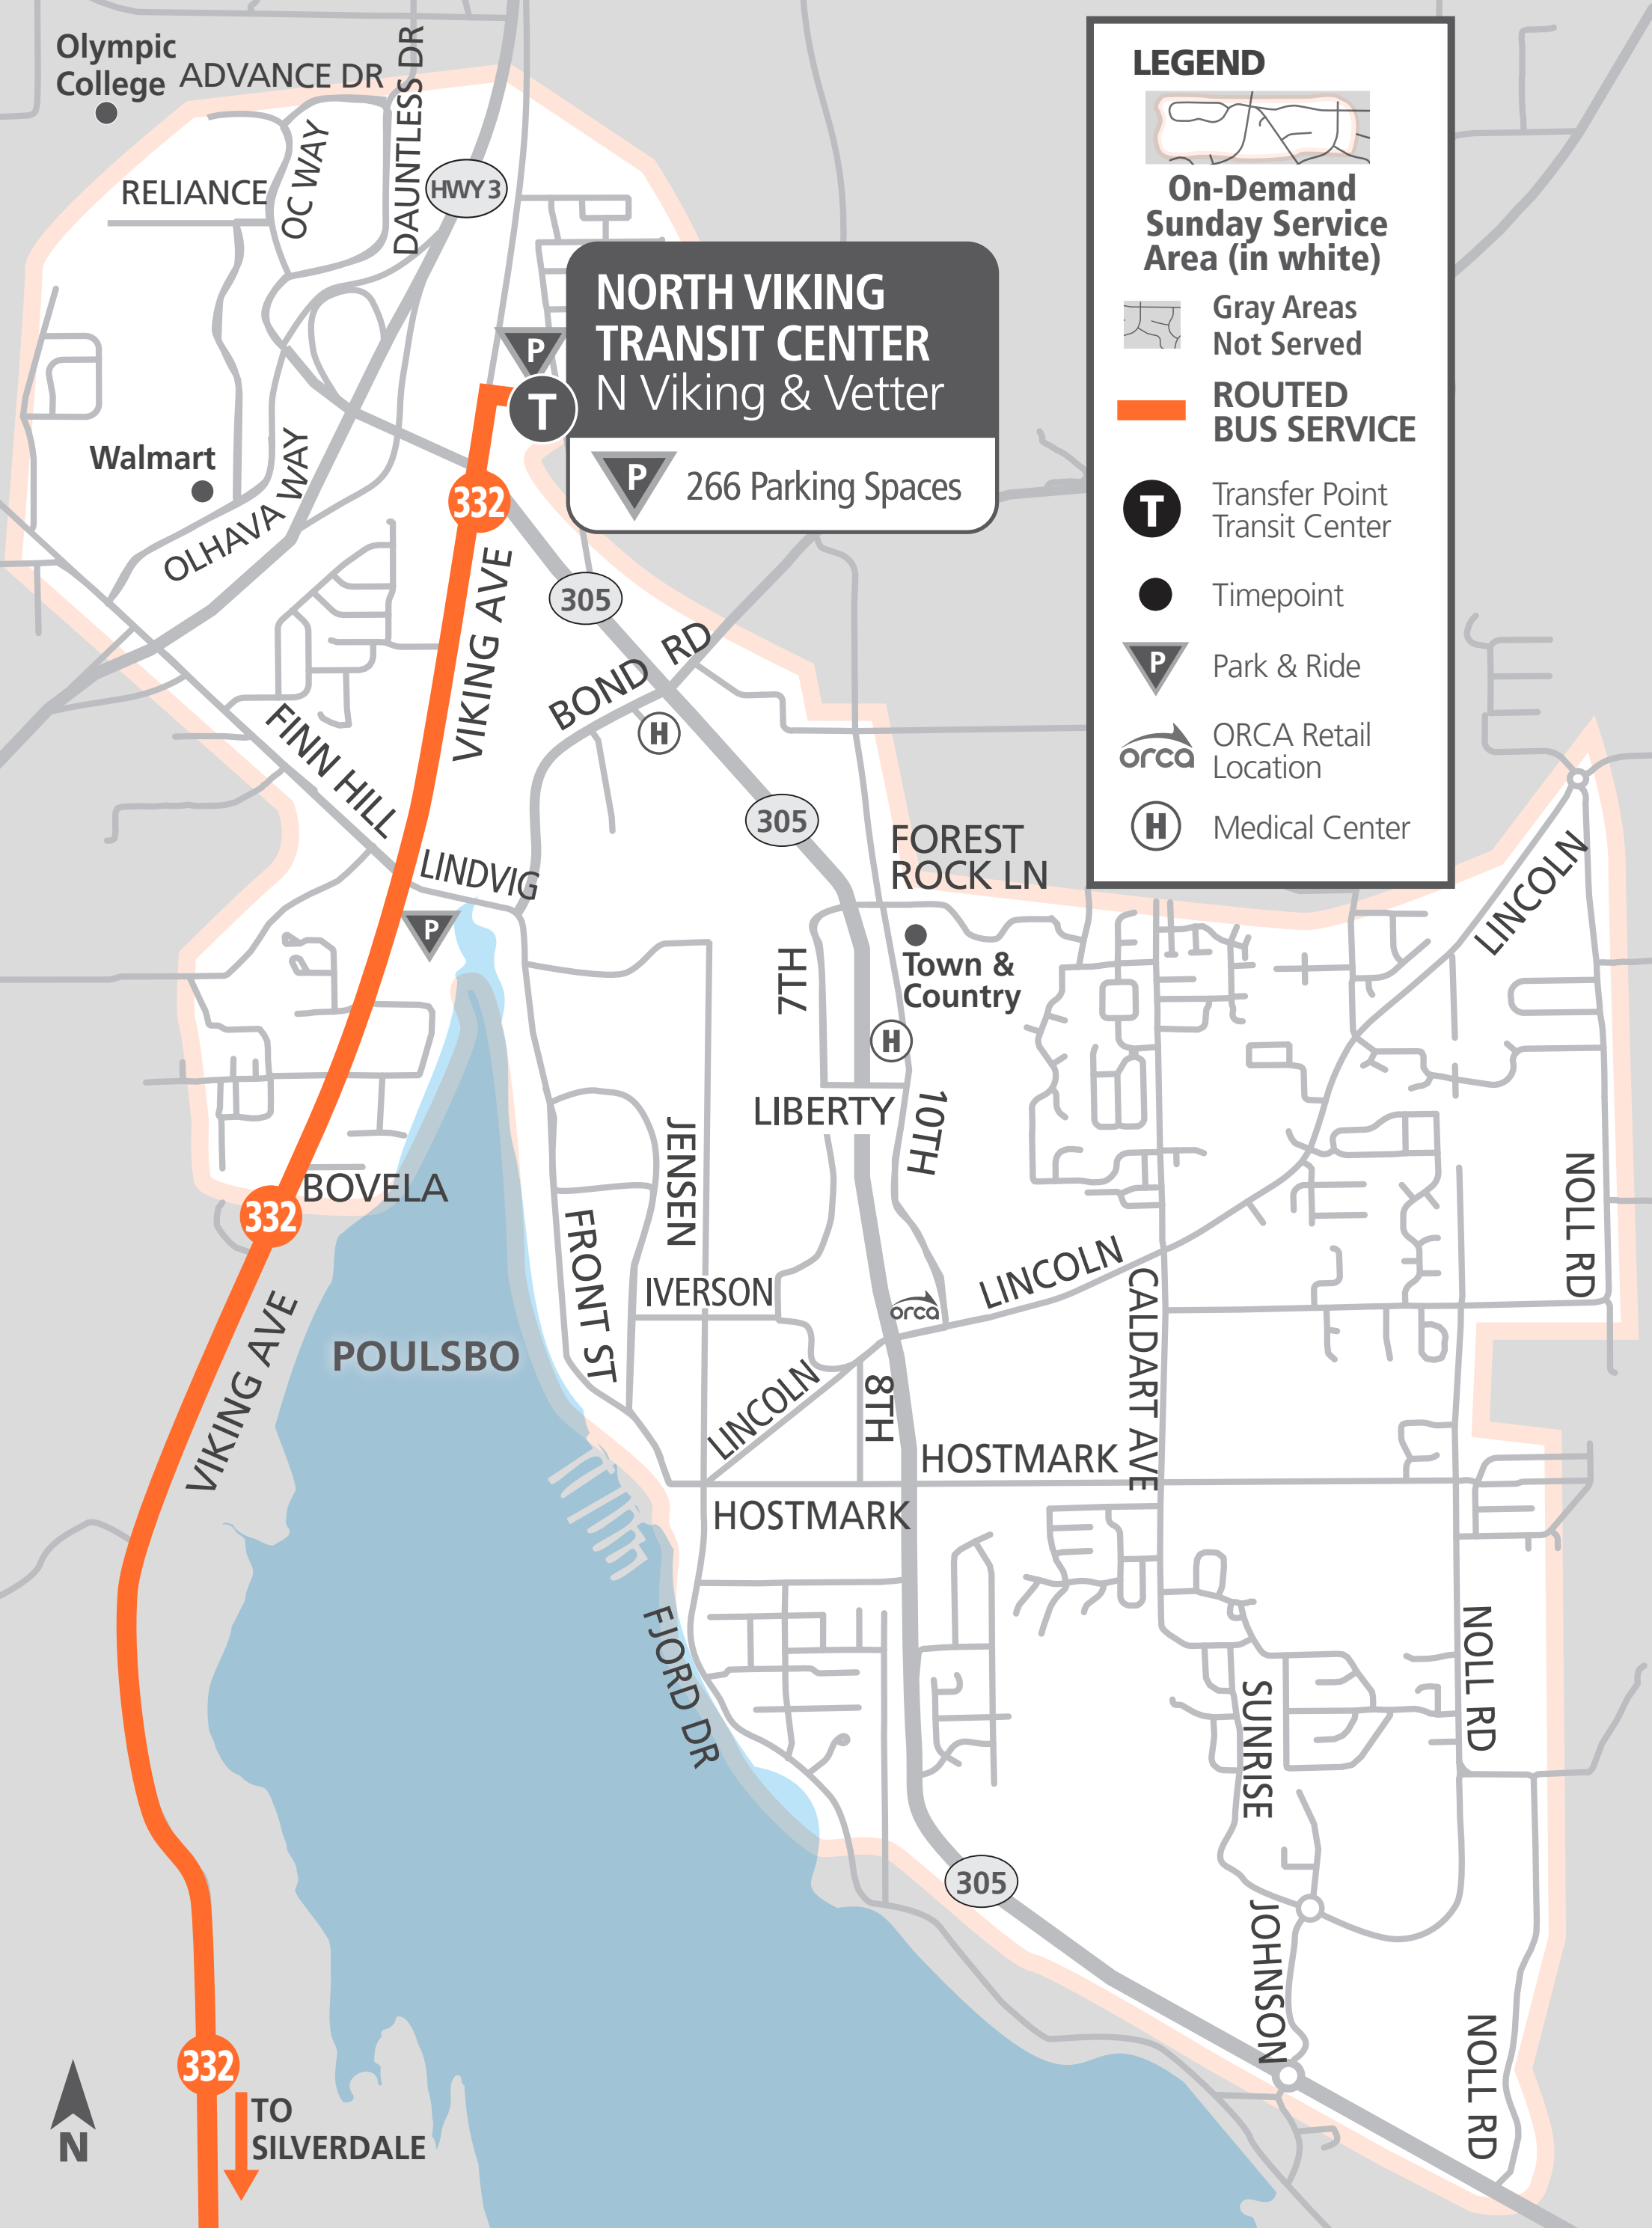

**NORTH VIKING
TRANSIT CENTER**
N Viking & Vetter

P 266 Parking Spaces

LEGEND

- On-Demand Sunday Service Area (in white)
- Gray Areas Not Served
- ROUTED BUS SERVICE
- Transfer Point Transit Center
- Timepoint
- Park & Ride
- ORCA Retail Location
- Medical Center

332
TO SILVERDALE