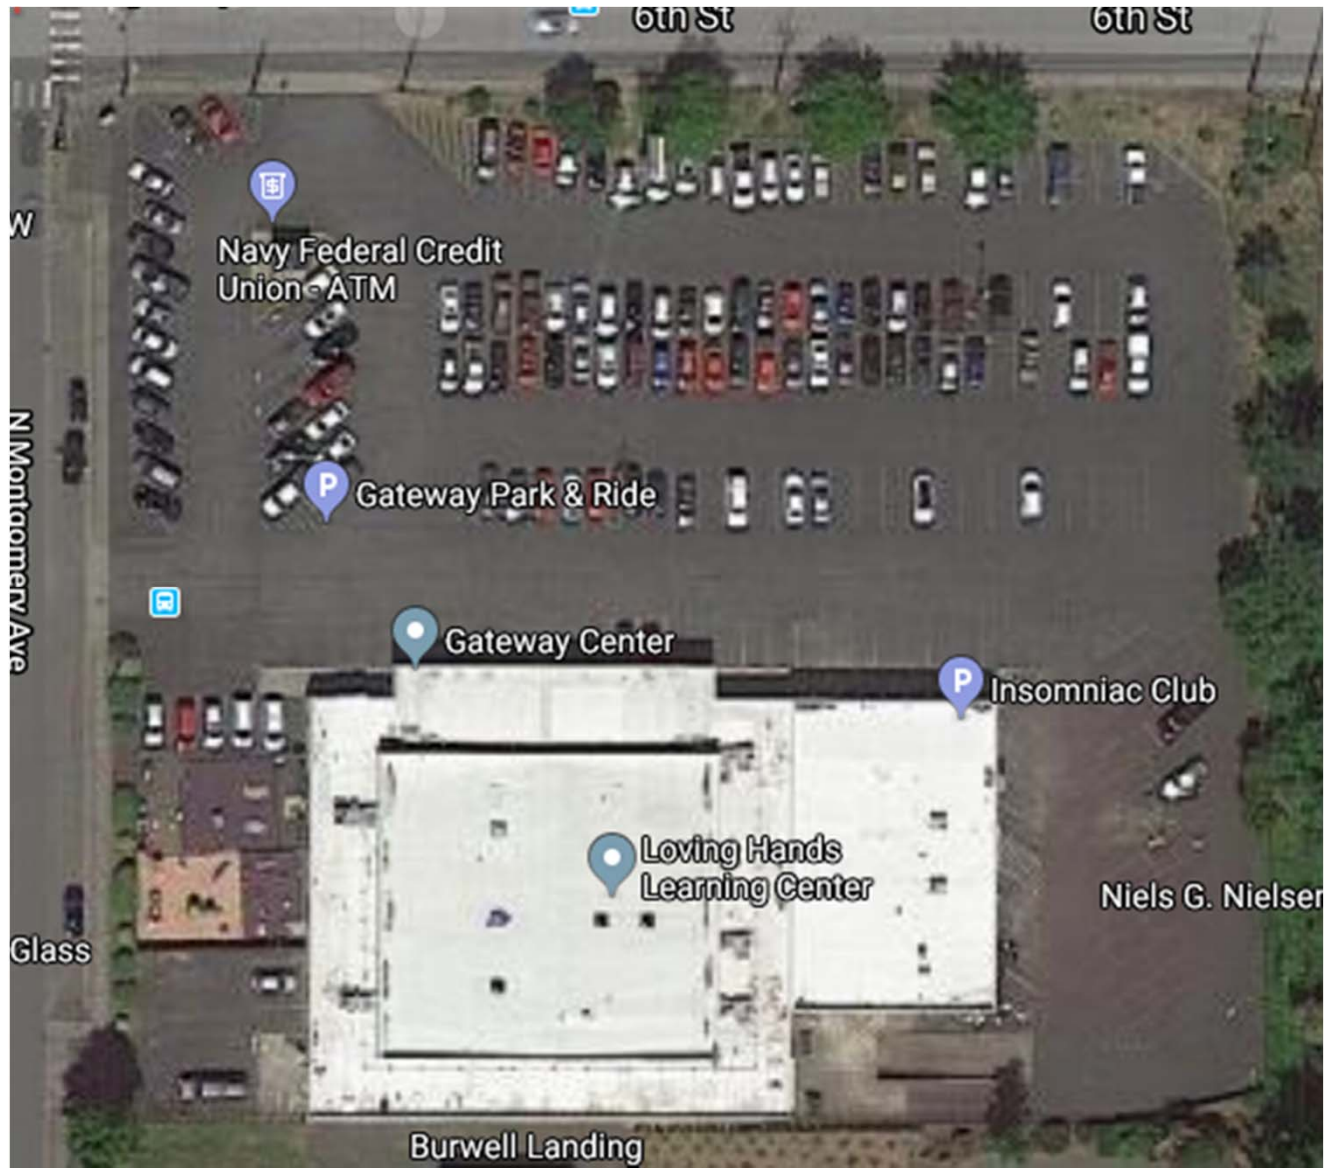

GATEWAY CENTER

February 18, 2020

G
A
T
E
W
A
Y

C
E
N
T
E
R

L
O
C
A
T
I
O
N

6 M
T O
H N
& T
G O
M E
R Y

BASE OPTION

EV BASE OPTION

KT'S CURRENT USES

- Marine Department Storage
- IT Department Storage
- Park & Ride – 105 Spaces
- Public Meeting Space