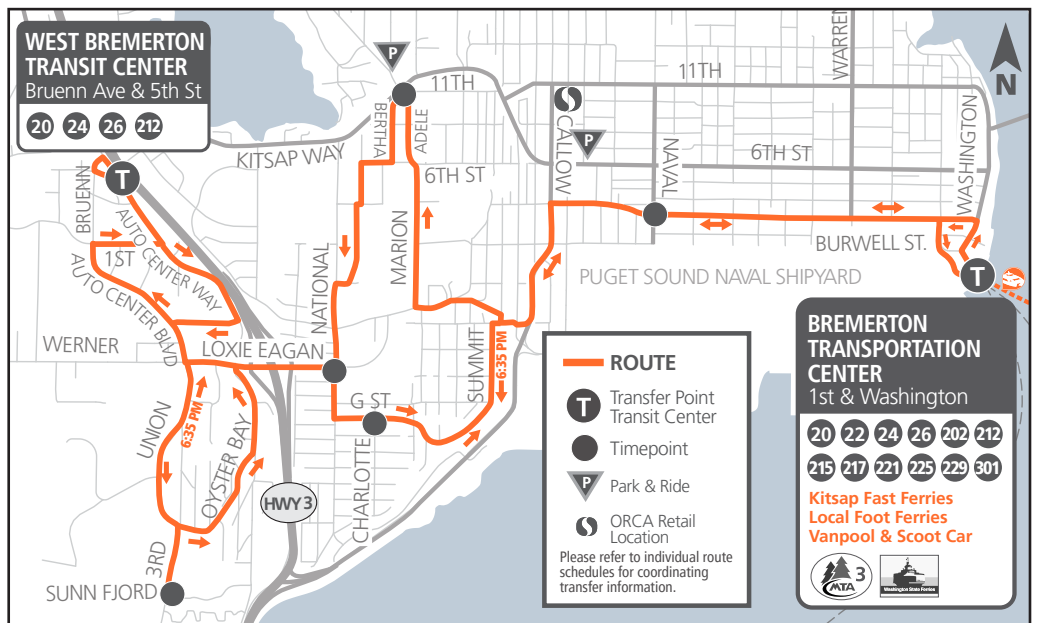

Navy Yard City

**Temporarily
Reduced Service
Effective April 1, 2020**

NOTE: The 6:35 PM Ferry-Take-Home departing the Bremerton Transportation Center will travel the opposite direction shown in the map above.

#20 Navy Yard City – Temporarily Reduced Service MONDAY - FRIDAY | Departure Times

T Bremerton Transportation Center	Burwell & Naval	11th & Adele	National & Loxie Eagans	West Bremerton Transit Center	Sunn Fjord	G St. & Charlotte	Burwell & Naval	T Bremerton Transportation Center
---	---	---	---	AM 5:45	AM 5:51	AM 5:57	AM 6:03	AM 6:10
AM 8:30	AM 8:34	AM 8:40	AM 8:45	9:00	9:06	9:12	9:18	9:25
9:30	9:34	9:40	9:45	10:00	10:06	10:12	10:18	10:25
10:30	10:34	10:40	10:45	11:00	11:06	11:12	11:18	11:25
11:30	11:34	11:40	11:45	PM 12:00	PM 12:06	PM 12:12	PM 12:18	PM 12:25
PM 12:30	PM 12:34	PM 12:40	PM 12:45	1:00	1:06	1:12	1:18	1:25
1:30	1:34	1:40	1:45	2:00	2:06	2:12	2:18	2:25
2:30	2:34	2:40	2:45	3:00	3:06	3:12	3:18	3:25
3:30	3:34	3:40	3:45	4:00	4:06	4:12	4:18	4:25
*4:05	#20 Ferry-Take-Home (20/24)			---	---	---	---	---
4:30	4:34	4:40	4:45	5:00	5:06	5:12	5:18	5:25
5:30	5:34	5:40	5:45	5:55	---	---	---	---
*6:35	#20 Ferry-Take-Home (20/24)			---	---	---	---	---

Track Your Ride

See the current location of our buses and ferries with the Kitsap Transit Tracker App by DoubleMap. [kitsaptransit.com/TrackMyRide](https://www.kitsaptransit.com/TrackMyRide)

Connect with Us