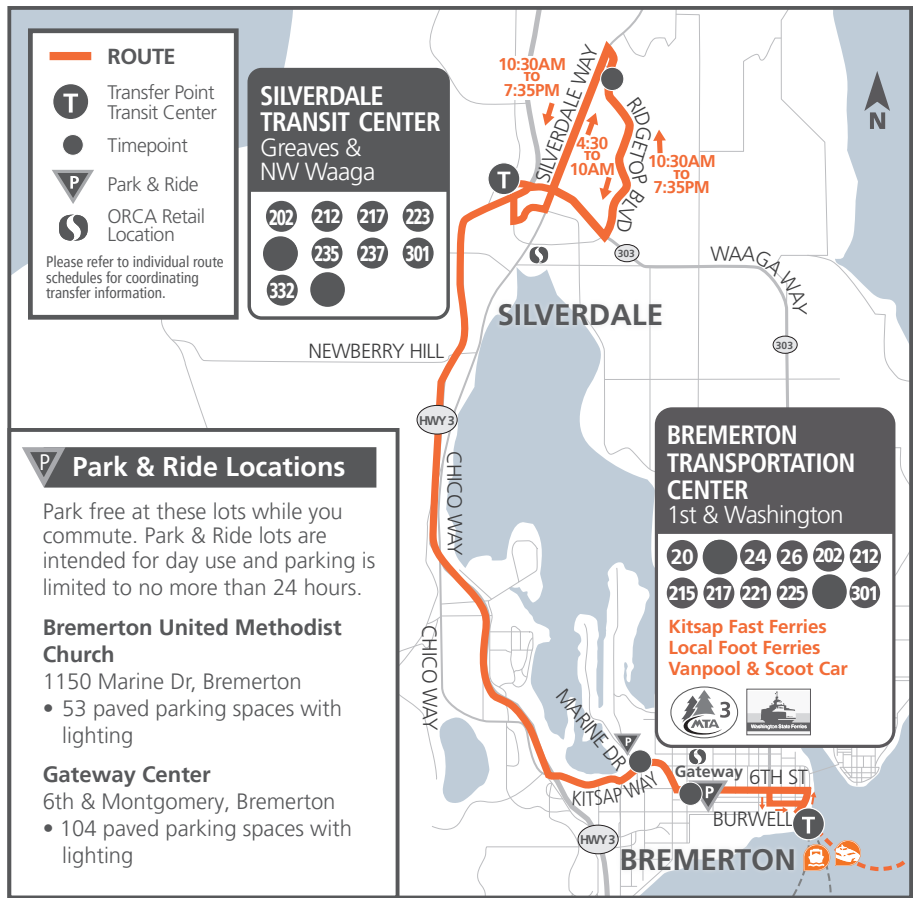

Central Kitsap Fast Ferry Express

**Temporarily
Reduced Service
Effective April 1, 2020**

#202 Central Kitsap Fast Ferry Express Temporarily Reduced Service

Monday - Friday – SILVERDALE to BREMERTON *Southbound*

Ridgetop & Gallery	T Silverdale Transit Center	Kitsap Way & Marine Dr	P Gateway Park & Ride	T Bremerton Transportation Center	Kitsap Fast Ferry Departs
AM *4:36	AM 4:43	AM 4:55	AM 4:58	AM 5:05	AM 5:25
*5:54	6:02	6:14	6:17	6:25	6:45
*7:11	7:19	7:31	7:34	7:45	8:05
PM **1:09	PM 1:17	PM 1:29	PM 1:32	PM 1:40	PM 2:05
**2:19	2:27	2:39	2:42	2:50	3:15
**3:48	3:55	4:07	4:10	4:20	4:30
**5:04	5:11	5:23	5:26	5:35	5:45
**6:20	6:27	6:38	6:41	6:50	7:05

Monday - Friday – BREMERTON to SILVERDALE *Northbound*

Kitsap Fast Ferry Arrives	T Bremerton Transportation Center	P Gateway Park & Ride	Kitsap Way & Marine Dr	T Silverdale Transit Center	Ridgetop & Gallery
AM 6:35	AM 6:43	AM 6:49	AM 6:52	AM 7:04	AM *7:11
7:55	8:00	8:06	8:09	8:22	*8:30
9:10	9:15	9:22	9:25	9:38	*9:45
PM 3:10	PM 3:17	PM 3:24	PM 3:27	PM 3:39	**3:48
4:25	4:32	4:40	4:43	4:55	**5:04
5:40	5:48	5:56	5:59	6:11	**6:20
6:55	7:03	7:09	7:12	7:24	**7:33

* Pick-Ups & Drop-Offs **Southbound Only** Along Ridgetop Blvd.
 ** Pick-Ups & Drop-Offs **Northbound Only** Along Ridgetop Blvd.

The Central Kitsap Fast Ferry Express stops at all Kitsap Transit bus stops along Ridgetop Blvd.
 The bus will also stop at Kitsap Way & Ostrich Bay.
 Estimate the timepoint shortly before or after Kitsap Way & Marine depending on direction.