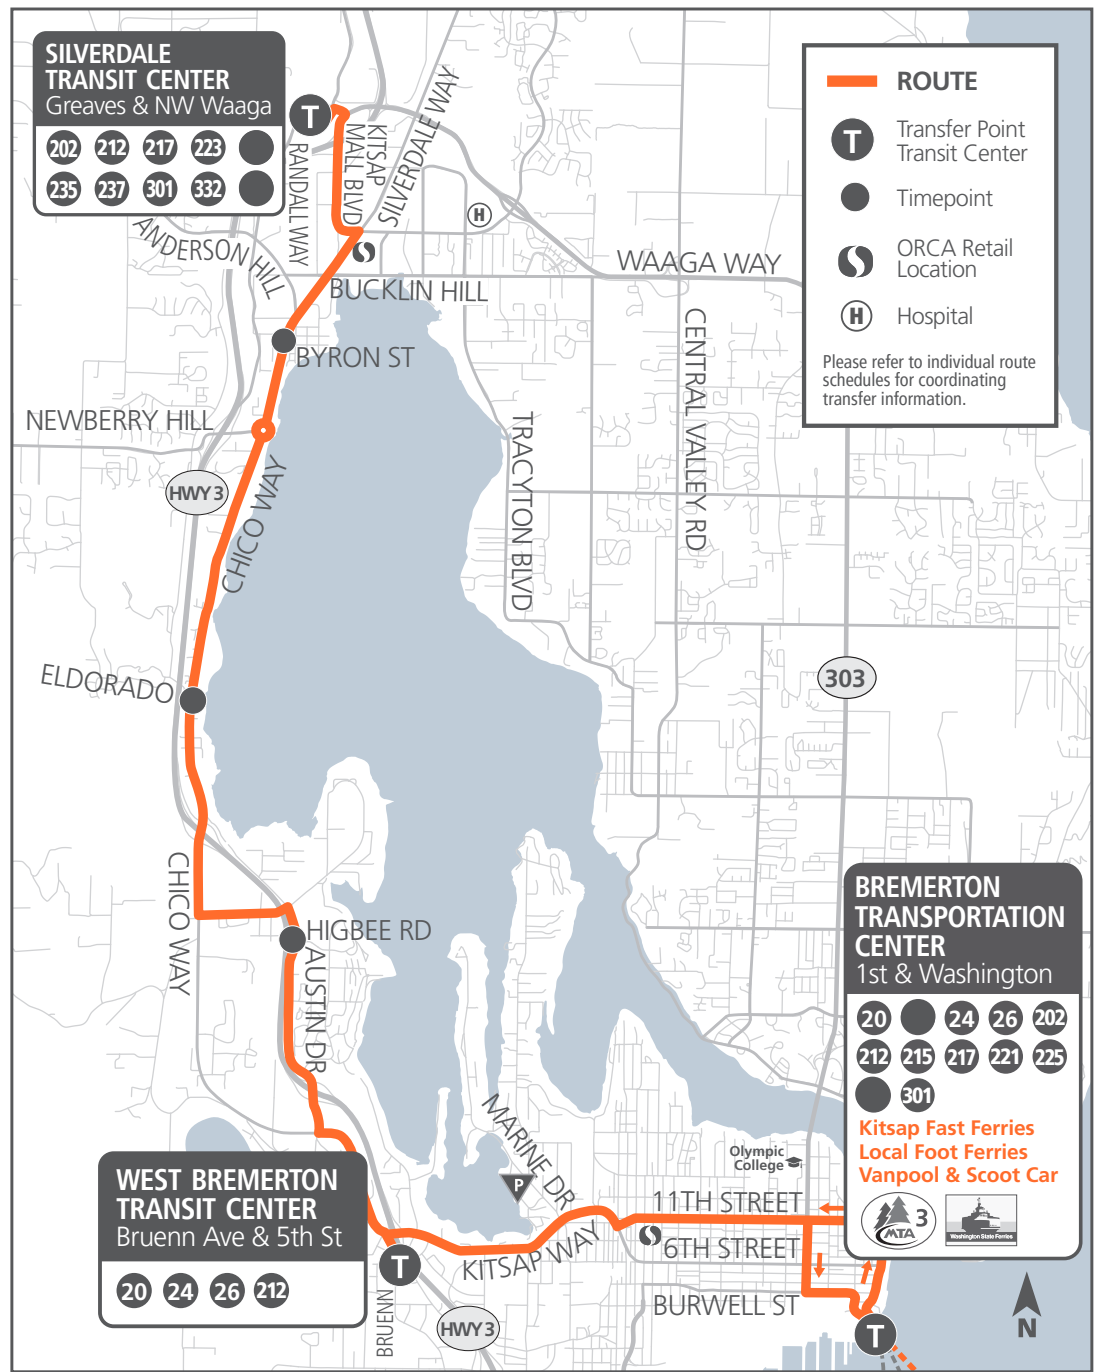

#212 Bremerton/Silverdale West – Temporarily Reduced Service MONDAY – FRIDAY

T Silverdale Transit Center	Silverdale Way & Byron St	Chico Way & Eldorado	Austin Dr & Higbee Rd	T West Bremerton Transit Center	T Arrive Bremerton Transportation Center	T Depart Bremerton Transportation Center	T West Bremerton Transit Center	Austin Dr & Higbee Rd	Chico Way & Eldorado	Silverdale Way & Byron St	T Silverdale Transit Center
AM 5:30	AM 5:35	AM 5:40	AM 5:45	AM 5:52	AM 6:05	AM 6:15	AM 6:28	AM 6:34	AM 6:39	AM 6:43	AM 6:55
6:00	6:05	6:10	6:15	6:22	6:35	6:45	6:58	7:04	7:09	7:13	7:25
6:30	6:35	6:40	6:45	6:52	7:05	7:15	7:28	7:34	7:39	7:43	7:55
7:00	7:06	7:10	7:15	7:27	7:40	7:45	7:58	8:04	8:09	8:13	8:25
7:30	7:36	7:40	7:45	7:57	8:10	8:15	8:28	8:34	8:39	8:43	8:55
8:00	8:06	8:10	8:15	8:27	8:40	8:45	8:58	9:04	9:09	9:13	9:25
8:30	8:36	8:40	8:45	8:57	9:10	9:15	9:28	9:34	9:39	9:43	9:55
9:00	9:06	9:10	9:15	9:27	9:40	9:45	9:58	10:04	10:09	10:13	10:25
9:30	9:36	9:41	9:45	9:57	10:10	10:15	10:28	10:34	10:39	10:43	10:55
10:00	10:06	10:11	10:15	10:27	10:40	10:45	10:58	11:04	11:09	11:13	11:25
10:30	10:36	10:41	10:45	10:57	11:10	11:15	11:28	11:34	11:39	11:43	11:55
11:00	11:06	11:11	11:15	11:27	11:40	11:45	11:58	12:04	12:09	12:13	12:25
11:30	11:36	11:41	11:45	11:57	12:10	12:15	12:28	12:34	12:39	12:43	12:55
PM 12:00	PM 12:06	PM 12:11	PM 12:15	PM 12:27	12:40	12:45	12:58	1:04	1:09	1:13	1:25
12:30	12:36	12:41	12:45	12:57	1:10	1:15	1:28	1:34	1:39	1:43	1:55
1:00	1:06	1:11	1:15	1:27	1:40	1:45	1:58	2:04	2:09	2:13	2:25
1:30	1:36	1:41	1:45	1:57	2:10	2:15	2:28	2:34	2:39	2:43	2:55
2:00	2:06	2:11	2:15	2:27	2:40	2:45	2:58	3:04	3:09	3:13	3:25
2:30	2:36	2:41	2:45	2:57	3:10	3:15	3:28	3:34	3:39	3:43	3:55
3:00	3:06	3:11	3:15	3:27	3:40	3:45	3:58	4:04	4:09	4:13	4:25
3:30	3:36	3:41	3:45	3:57	4:10	4:15	4:28	4:35	4:39	4:43	4:55
4:00	4:06	4:11	4:15	4:27	4:40	4:45	4:58	5:05	5:09	5:13	5:25
4:30	4:36	4:41	4:45	4:57	5:10	5:15	5:28	5:34	5:39	5:43	5:55
5:00	5:06	5:11	5:15	5:27	5:40	5:45	5:58	6:04	6:09	6:13	6:25
5:30	5:36	5:41	5:45	5:57	6:10	6:15	6:28	6:34	6:39	6:43	6:55
6:00	6:06	6:11	6:15	6:27	6:40	6:45	6:58	7:04	7:08	7:11	7:25
7:00	7:06	7:10	7:14	7:27	7:40	---	---	---	---	---	---
8:00	8:05	8:10	8:14	8:27	8:40	---	---	---	---	---	---

SATURDAY