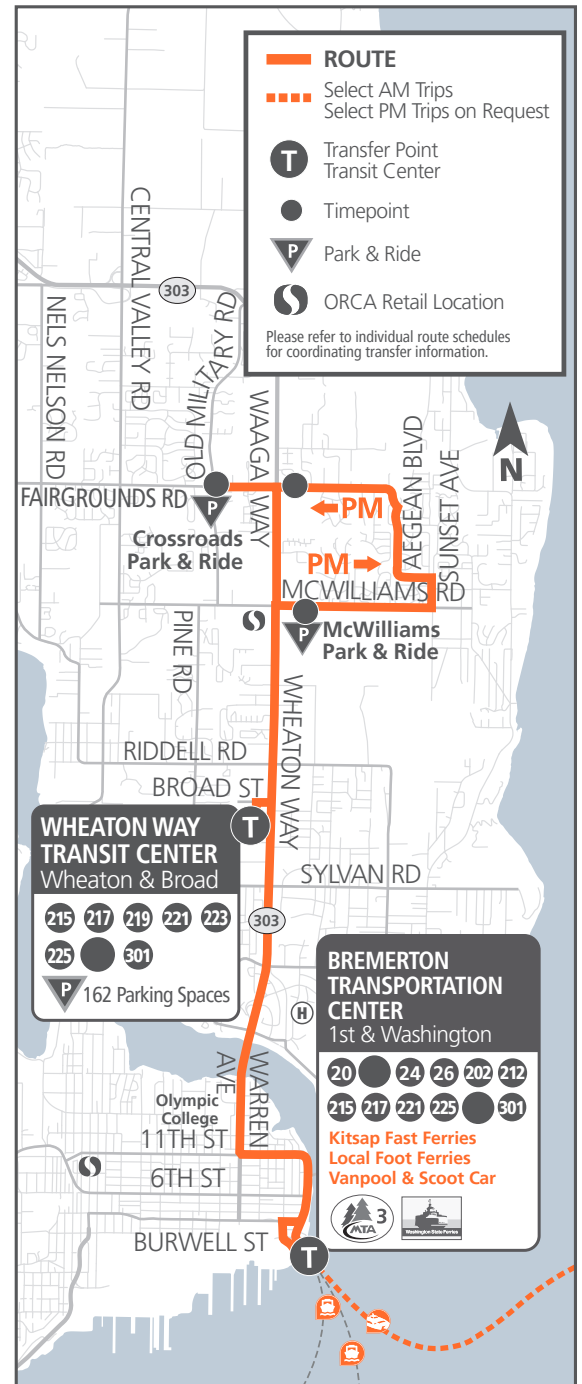

McWilliams Commuter

**Temporarily
Reduced Service
Effective April 1, 2020**

#215 McWilliams Commuter Temporarily Reduced Service

MONDAY - FRIDAY PM
DOWNTOWN BREMERTON to CROSSROADS & McWILLIAMS

 * Depart Bremerton Transportation Center						
		 (BAY 9)	 Wheaton Way Transit Center	 McWilliams Park & Ride	 John Carlson & Hwy. 303	 Crossroads Park & Ride
PM 4:05	All Stops		PM 4:17	PM 4:23	PM 4:30	PM 4:33
6:35	Eastside Ferry-Take-Home (#215, 221 & 225) →					

* Buses will depart after the ferry arrives and passengers have loaded.

Additional service to the McWilliams Park & Ride is available on Route 301 North Kitsap Fast Ferry Express or Route 217 Bremerton/Silverdale East buses from the Wheaton Way Transit Center or Silverdale Transit Center. Additional service to Crossroads Park & Ride is available on Route 217 Bremerton/Silverdale East and Route 219 Crossroads Shuttle.

Track Your Ride

See the current location of our buses and ferries with the Kitsap Transit Tracker App by DoubleMap. [kitsaptransit.com/TrackMyRide](https://www.kitsaptransit.com/TrackMyRide)

Connect with Us