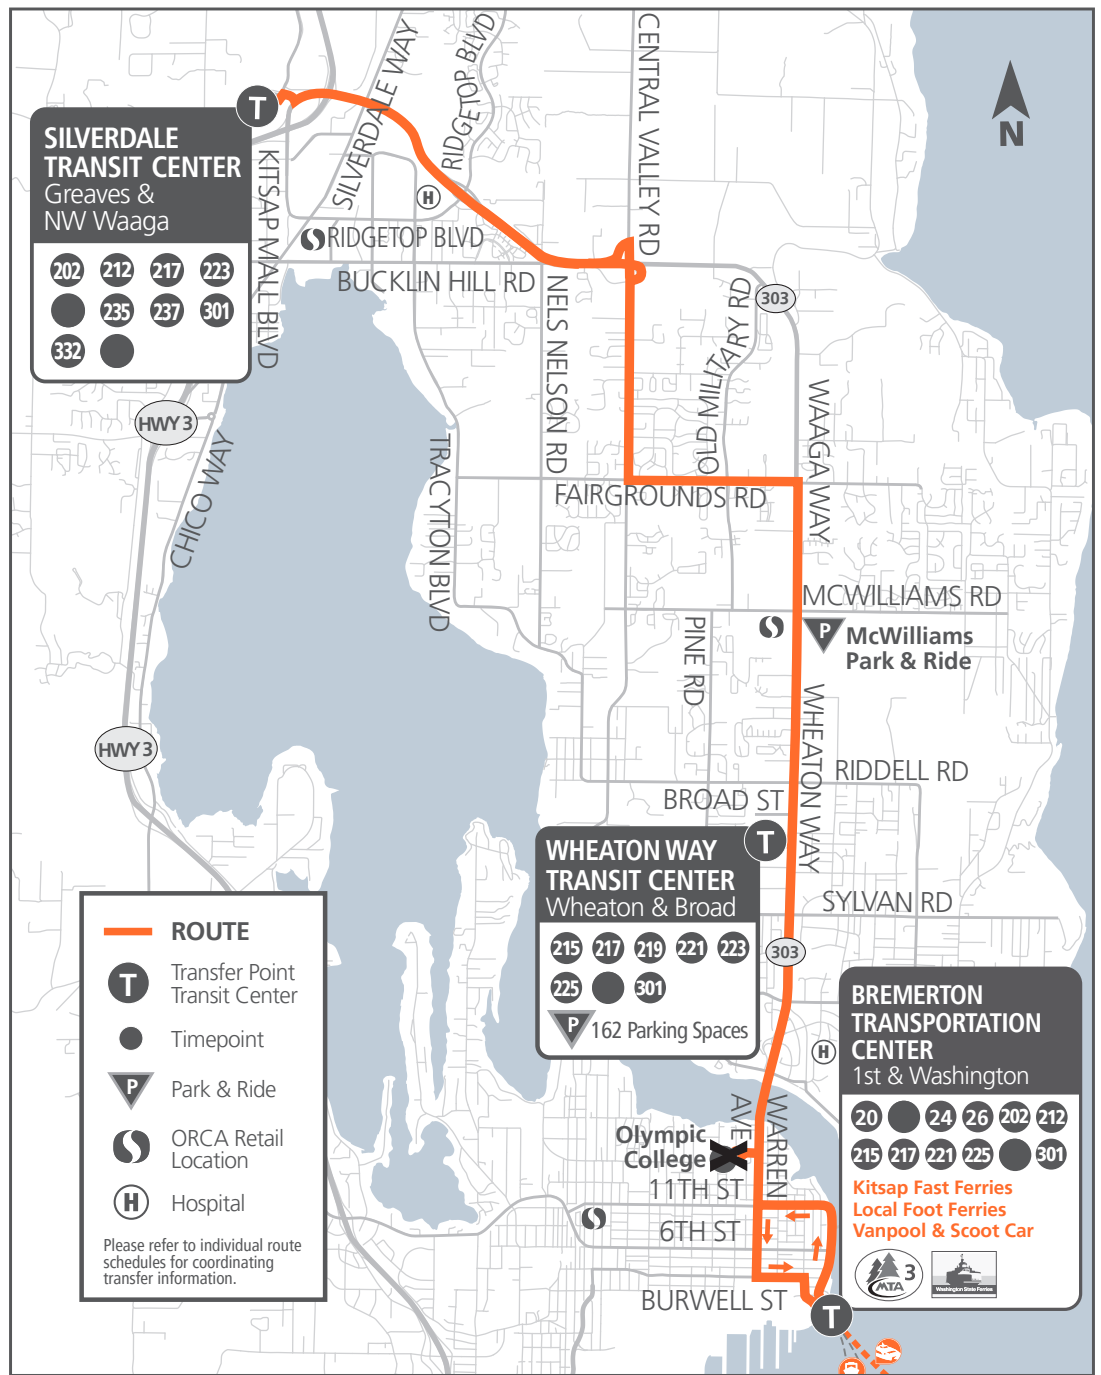

#217 Bremerton/Silverdale East - Temporarily Reduced Schedule

MONDAY – FRIDAY

Silverdale Transit Center	(BAY 1) Wheaton Way Transit Center	Arrive Bremerton Transportation Center	Depart Bremerton Transportation Center	(BAY 3) Wheaton Way Transit Center	Silverdale Transit Center
---	---	---	AM 5:40	AM 5:53	AM 6:13
AM 5:30	AM 5:44	AM 6:02	6:15	6:30	6:55
6:00	6:19	6:32	6:45	7:00	7:25
6:30	6:51	7:05	7:15	7:30	7:55
7:00	7:26	7:40	7:45	8:00	8:25
7:30	7:56	8:10	8:15	8:30	8:55
8:00	8:26	8:40	8:45	9:00	9:25
8:30	8:56	9:10	9:15	9:30	9:55
9:00	9:26	9:40	9:45	10:00	10:25
9:30	9:56	10:10	10:15	10:30	10:55
10:00	10:26	10:40	10:45	11:00	11:25
10:30	10:56	11:10	11:15	11:30	11:55
11:00	11:26	11:40	11:45	PM 12:00	PM 12:25
11:30	11:56	PM 12:10	PM 12:15	12:30	12:55
PM 12:00	PM 12:26	12:40	12:45	1:00	1:25
12:30	12:56	1:10	1:15	1:30	1:55
1:00	1:26	1:40	1:45	2:00	2:25
1:30	1:56	2:10	2:15	2:30	2:55
2:00	2:26	2:40	2:45	3:00	3:25
2:30	2:56	3:10	3:15	3:30	3:55
3:00	3:26	3:40	3:45	4:00	4:25
3:30	3:56	4:10	4:15	4:30	4:55
4:00	4:26	4:40	4:45	5:00	5:25
4:30	4:56	5:10	5:15	5:30	5:55
5:00	5:26	5:40	5:45	6:00	6:25
5:30	5:56	6:10	6:15	6:30	6:55
6:00	6:26	6:40	7:15	7:30	7:55
6:30	6:56	7:10	8:20	8:35	8:55
7:30	7:56	8:10	---	---	---

SATURDAY

Silverdale Transit Center	(BAY 1) Wheaton Way Transit Center	Arrive Bremerton Transportation Center	Depart Bremerton Transportation Center	(BAY 3) Wheaton Way Transit Center	Silverdale Transit Center
---	---	---	AM 7:45	AM 8:00	AM 8:25
AM 8:00	AM 8:26	AM 8:40	8:45	9:00	9:25
9:00	9:26	9:40	9:45	10:00	10:25
10:00	10:26	10:40	10:45	11:00	11:25
11:00	11:26	11:40	11:45	PM 12:00	PM 12:25
PM 12:00	PM 12:26	PM 12:40	PM 12:45	1:00	1:25
1:00	1:26	1:40	1:45	2:00	2:25
2:00	2:26	2:40	2:45	3:00	3:25
3:00	3:26	3:40	3:45	4:00	4:25
4:00	4:26	4:40	4:45	5:00	5:25
5:00	5:26	5:40	5:45	6:00	6:25
6:00	6:26	6:40	---	---	---