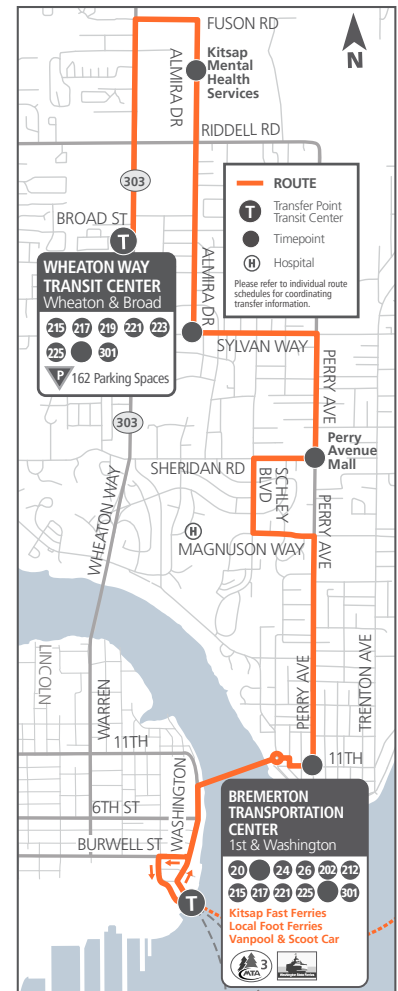

#221 Perry Avenue – Temporarily Reduced Service MONDAY - FRIDAY

T Depart Bremerton Transportation Center	Perry & 11th	Perry Avenue Mall	Almira & Sylvan	Kitsap Mental Health	T Arrive (BAY 5) Wheaton Way Transit Center	T Depart (BAY 5) Wheaton Way Transit Center	Kitsap Mental Health	Almira & Sylvan	Perry Avenue Mall	Perry & 11th	T Arrive Bremerton Transportation Center
---	---	---	---	---	---	AM 5:40	AM 5:44	AM 5:49	AM 5:53	AM 6:00	AM 6:05
AM 8:00	AM 8:04	AM 8:12	AM 8:15	AM 8:20	AM 8:27	8:35	8:40	8:45	8:49	8:56	9:00
9:00	9:04	9:12	9:15	9:20	9:27	9:35	9:40	9:45	9:49	9:56	10:00
10:00	10:04	10:12	10:15	10:20	10:27	10:35	10:40	10:45	10:49	10:56	11:00
11:00	11:04	11:12	11:15	11:20	11:27	11:35	11:40	11:45	11:49	11:56	PM 12:00
PM 12:00	PM 12:04	PM 12:12	PM 12:15	PM 12:20	PM 12:27	PM 12:35	PM 12:40	PM 12:45	PM 12:49	PM 12:56	1:00
1:00	1:04	1:12	1:15	1:20	1:27	1:35	1:40	1:45	1:49	1:56	2:00
2:00	2:04	2:12	2:15	2:20	2:27	2:35	2:40	2:45	2:49	2:56	3:00
3:00	3:04	3:12	3:15	3:20	3:28	3:35	3:40	3:45	3:49	3:56	4:00
4:05	4:09	4:17	4:21	4:26	4:34	4:35	4:40	4:45	4:49	4:56	5:00
5:00	5:04	5:12	5:15	5:20	5:27	---	---	---	---	---	---
6:35	*Eastside Ferry-Take-Home 215, 221 & 225					---	---	---	---	---	---

SATURDAY

T Depart Bremerton Transportation Center	Perry & 11th	Perry Avenue Mall	Almira & Sylvan	Kitsap Mental Health	T Arrive (BAY 5) Wheaton Way Transit Center	T Depart (BAY 5) Wheaton Way Transit Center	Kitsap Mental Health	Almira & Sylvan	Perry Avenue Mall	Perry & 11th	T Arrive Bremerton Transportation Center
AM 10:00	AM 10:04	AM 10:12	AM 10:15	AM 10:20	AM 10:27	AM 10:35	AM 10:40	AM 10:45	AM 10:49	AM 10:56	AM 11:00
11:00	11:04	11:12	11:15	11:20	11:27	11:35	11:40	11:45	11:49	11:56	PM 12:00
PM 12:00	PM 12:04	PM 12:12	PM 12:15	PM 12:20	PM 12:27	PM 12:35	PM 12:40	PM 12:45	PM 12:49	PM 12:56	1:00
1:00	1:04	1:12	1:15	1:20	1:27	1:35	1:40	1:45	1:49	1:56	2:00
2:00	2:04	2:12	2:15	2:20	2:27	2:35	2:40	2:45	2:49	2:56	3:00
3:00	3:04	3:12	3:15	3:20	3:27	3:35	3:40	3:45	3:49	3:56	4:00
4:00	4:04	4:12	4:15	4:20	4:27	4:35	4:40	4:45	4:49	4:56	5:00
5:00	5:04	5:12	5:15	5:20	5:27	---	---	---	---	---	---

* Ferry-Take-Home buses will depart after the ferry arrives and passengers have loaded, but not before the listed timepoint. Buses will drop passengers only along the route(s) indicated, at the bus stop nearest their home. Buses may deviate from the normal route to speed delivery of a passenger to a marked stop. Ferry-Take-Home buses do not make pickups after departing the Bremerton Transportation Center.