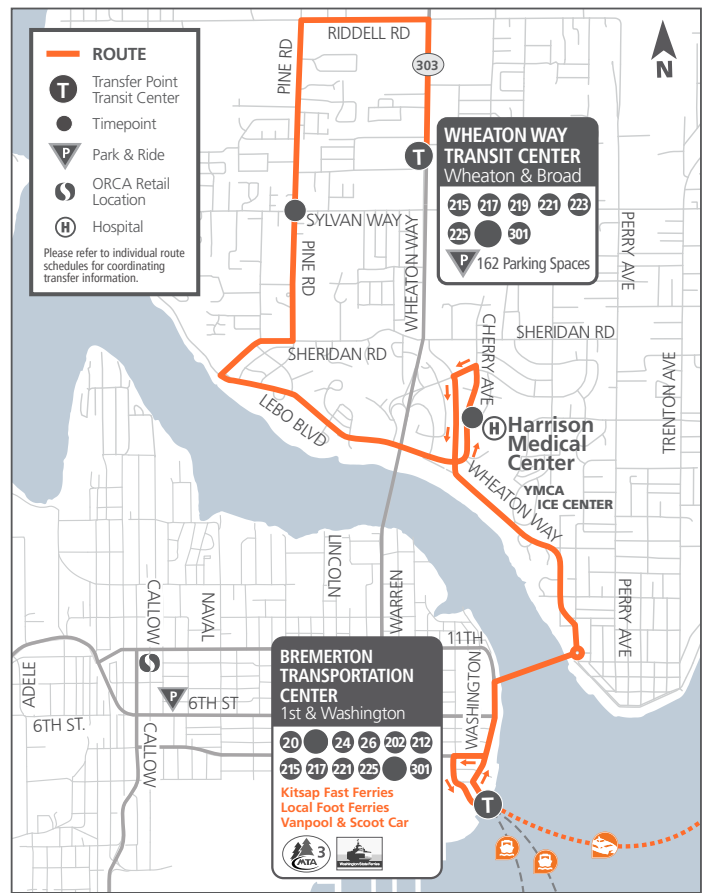

### #225 Sheridan Park – Temporarily Reduced Service MONDAY - FRIDAY

<b>T</b> Depart Bremerton Transportation Center	Harrison Medical Center	Pine & Sylvan	<b>T</b> (BAY 4) Depart Wheaton Way Transit Center	Pine & Sylvan	Harrison Medical Center	<b>T</b> Arrive Bremerton Transportation Center
---	---	---	AM 5:45	AM 5:50	AM 5:55	AM 6:07
AM 8:00	AM 8:05	AM 8:12	8:35	8:40	8:45	9:00
9:00	9:05	9:12	9:35	9:40	9:45	10:00
10:00	10:05	10:12	10:35	10:40	10:45	11:00
11:00	11:05	11:12	11:35	11:40	11:45	<b>PM 12:00</b>
<b>PM 12:00</b>	<b>PM 12:05</b>	<b>PM 12:12</b>	<b>PM 12:35</b>	<b>PM 12:40</b>	<b>PM 12:45</b>	<b>1:00</b>
1:00	1:05	1:12	1:35	1:40	1:45	2:00
2:00	2:05	2:12	2:35	2:40	2:45	3:00
3:00	3:05	3:12	3:35	3:40	3:45	4:00
4:00	4:05	4:12	4:35	4:40	4:45	5:00
5:00	5:05	5:12	Arrive 5:25	---	---	---
* 6:35	#225 Ferry-Take-Home		---	---	---	---

### SATURDAY

<b>T</b> Depart Bremerton Transportation Center	Harrison Medical Center	Pine & Sylvan	<b>T</b> (BAY 4) Depart Wheaton Way Transit Center	Pine & Sylvan	Harrison Medical Center	<b>T</b> Arrive Bremerton Transportation Center
AM 10:00	AM 10:05	AM 10:12	AM 10:35	AM 10:40	AM 10:45	AM 11:00
11:00	11:05	11:12	11:35	11:40	11:45	<b>PM 12:00</b>
<b>PM 12:00</b>	<b>PM 12:05</b>	<b>PM 12:12</b>	<b>PM 12:35</b>	<b>PM 12:40</b>	<b>PM 12:45</b>	<b>1:00</b>
1:00	1:05	1:12	1:35	1:40	1:45	2:00
2:00	2:05	2:12	2:35	2:40	2:45	3:00
3:00	3:05	3:12	3:35	3:40	3:45	4:00
4:00	4:05	4:12	4:35	4:40	4:45	5:00
5:00	5:05	5:12	5:25	---	---	---

### Track Your Ride

See the current location of our buses and ferries with the Kitsap Transit Tracker App by DoubleMap. [kitsaptransit.com/TrackMyRide](https://www.kitsaptransit.com/TrackMyRide)