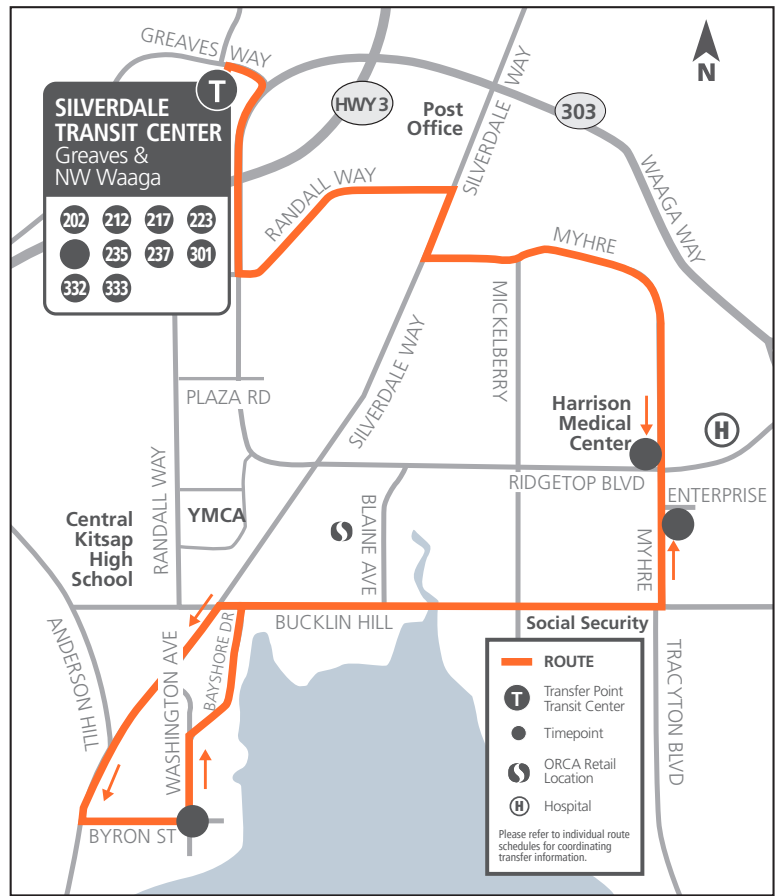

## East Silverdale Old Town

**Temporarily  
Reduced Service  
Effective April 1, 2020**

## #235 East Silverdale/Old Town – Temporarily Reduced Service

MONDAY - FRIDAY

<b>T</b> Silverdale Transit Center	Myhre & Ridgetop	Byron & Washington	Myhre & Enterprise	<b>T</b> Silverdale Transit Center
AM 8:30	AM 8:36	AM 8:43	AM 8:49	AM 8:56
9:35	9:41	9:48	9:54	10:01
10:40	10:46	10:53	10:59	11:06
11:45	11:51	11:58	<b>PM 12:04</b>	<b>PM 12:11</b>
<b>PM 12:50</b>	<b>PM 12:56</b>	<b>PM 1:03</b>	<b>1:09</b>	<b>1:16</b>
<b>1:55</b>	<b>2:01</b>	<b>2:08</b>	<b>2:14</b>	<b>2:21</b>
<b>3:00</b>	<b>3:06</b>	<b>3:13</b>	<b>3:19</b>	<b>3:26</b>
<b>4:05</b>	<b>4:11</b>	<b>4:18</b>	<b>4:24</b>	<b>4:31</b>
<b>5:10</b>	<b>5:16</b>	<b>5:23</b>	<b>5:29</b>	<b>5:36</b>

SATURDAY

<b>T</b> Silverdale Transit Center	Myhre & Ridgetop	Byron & Washington	Myhre & Enterprise	<b>T</b> Silverdale Transit Center
AM 8:30	AM 8:36	AM 8:43	AM 8:49	AM 8:56
9:35	9:41	9:48	9:54	10:01
10:40	10:46	10:53	10:59	11:06
11:45	11:51	11:58	<b>PM 12:04</b>	<b>PM 12:11</b>
<b>PM 12:50</b>	<b>PM 12:56</b>	<b>PM 1:03</b>	<b>1:09</b>	<b>1:16</b>
<b>1:55</b>	<b>2:01</b>	<b>2:08</b>	<b>2:14</b>	<b>2:21</b>
<b>3:00</b>	<b>3:06</b>	<b>3:13</b>	<b>3:19</b>	<b>3:26</b>
<b>4:05</b>	<b>4:11</b>	<b>4:18</b>	<b>4:24</b>	<b>4:31</b>
<b>5:10</b>	<b>5:16</b>	<b>5:23</b>	<b>5:29</b>	<b>5:36</b>
<b>6:15</b>	<b>6:21</b>	<b>6:28</b>	<b>6:34</b>	<b>6:41</b>

### Track Your Ride

See the current location of our buses and ferries with the Kitsap Transit Tracker App by DoubleMap. [kitsaptransit.com/TrackMyRide](https://www.kitsaptransit.com/TrackMyRide)