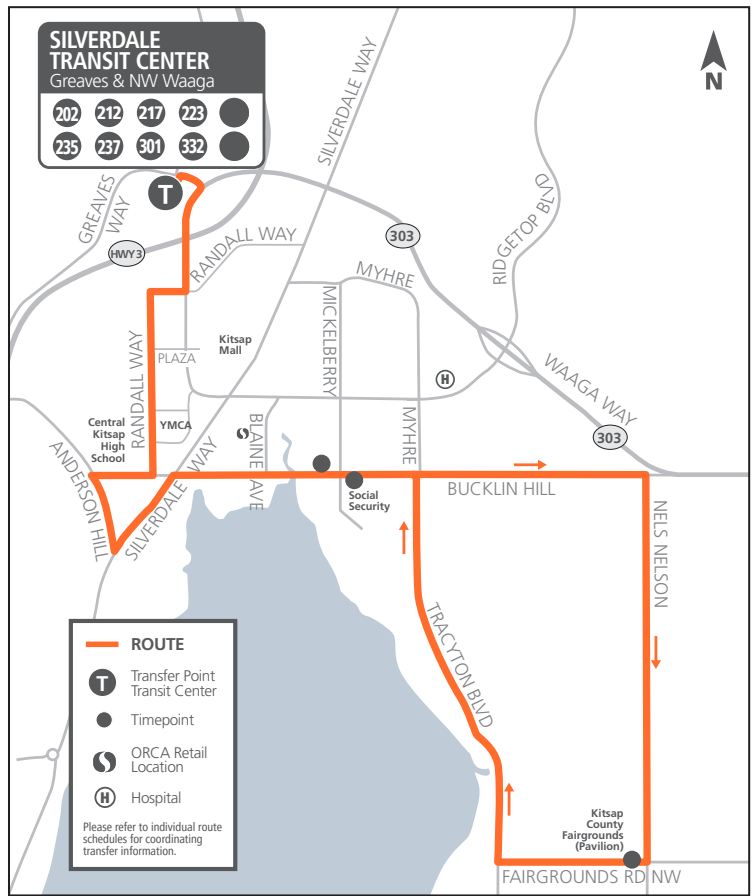

West Silverdale Fairgrounds

**Temporarily
Reduced Service
Effective April 1, 2020**

#237 West Silverdale/Fairgrounds – Temporarily Reduced Service

MONDAY - FRIDAY

T Silverdale Transit Center	Bucklin Hill & Mickelberry	Kitsap Pavilion	Bucklin Hill & Mickelberry	T Arrive Silverdale Transit Center
AM 9:00	AM 9:08	AM 9:13	AM 9:18	AM 9:27
10:05	10:13	10:18	10:23	10:32
11:10	11:16	11:23	11:29	11:36
PM 12:15	PM 12:21	PM 12:28	PM 12:34	PM 12:41
1:20	1:26	1:33	1:39	1:46
2:25	2:31	2:38	2:44	2:51
3:30	3:36	3:43	3:49	3:56
4:35	4:41	4:48	4:54	5:01
5:40	5:46	5:53	5:59	6:06

SATURDAY

T Silverdale Transit Center	Bucklin Hill & Mickelberry	Kitsap Pavilion	Bucklin Hill & Mickelberry	T Arrive Silverdale Transit Center
AM 9:00	AM 9:08	AM 9:13	AM 9:18	AM 9:27
10:05	10:13	10:18	10:23	10:32
11:10	11:16	11:23	11:29	11:36
PM 12:15	PM 12:21	PM 12:28	PM 12:34	PM 12:41
1:20	1:26	1:33	1:39	1:46
2:25	2:31	2:38	2:44	2:51
3:30	3:36	3:43	3:49	3:56
4:35	4:41	4:48	4:54	5:01
5:40	5:46	5:53	5:59	6:06
6:45	6:51	6:58	7:04	7:11

Track Your Ride

See the current location of our buses and ferries with the Kitsap Transit Tracker App by DoubleMap. kitsaptransit.com/TrackMyRide

Connect with Us

Do you have questions about this schedule?
360.377.BUSS (2877) **800.501.RIDE** (7433)
 Email: KitsapRide@KitsapTransit.com
 Web: www.kitsaptransit.com

Follow us @kitsaptransit