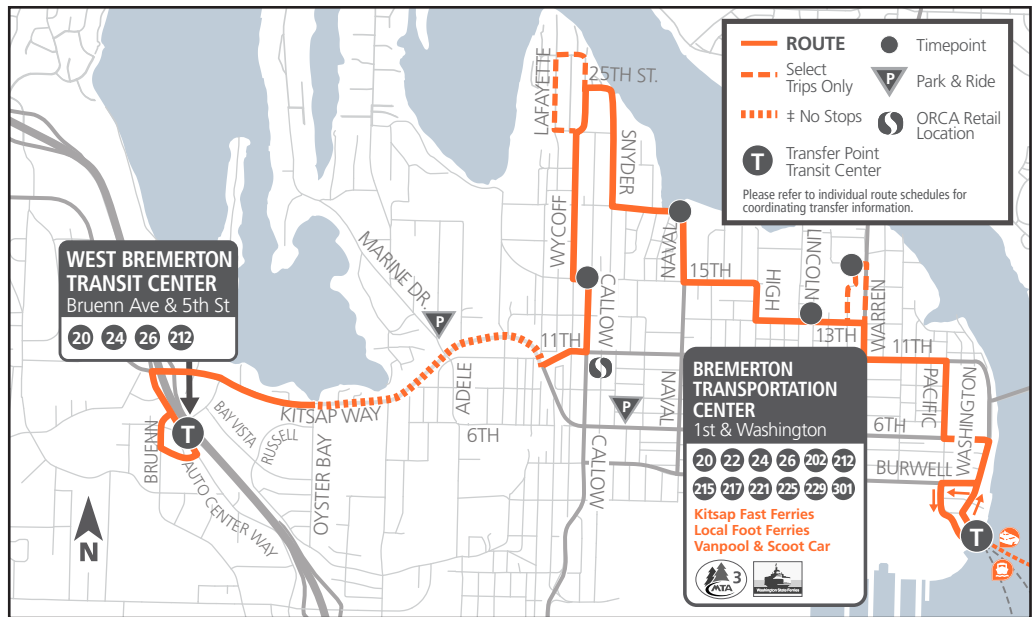

Olympic College

**Temporarily
Reduced Service
Effective April 1, 2020**

■ The bus makes no stops along this portion of Kitsap Way after 8am weekdays and all day on Saturdays. The #24 Ferry-Take-Home will serve this area. Please see a #26 Bay Vista bus schedule for additional service on Kitsap Way.

#24 Olympic College – Temporarily Reduced Service MONDAY - FRIDAY | Departure Times

T Bremerton Transportation Center	Broadway & 16th	19th & Naval	15th & Callow	T West Bremerton Trans. Center	15th & Callow	19th & Naval	13th & Lincoln	T Bremerton Transportation Center
---	---	---	---	AM 5:42	AM 5:48	AM 5:56	AM 6:01	AM 6:10
AM 8:30	AM 8:37	AM 8:42	AM 8:48	AM 9:00	AM 9:07	AM 9:12	AM 9:16	AM 9:25
9:30	9:37	9:42	9:48	10:00	10:07	10:12	10:16	10:25
10:30	10:37	10:42	10:48	11:00	11:07	11:12	11:16	11:25
11:30	11:37	11:42	11:48	PM 12:00	PM 12:07	PM 12:12	PM 12:16	PM 12:25
PM 12:30	PM 12:37	PM 12:42	PM 12:48	1:00	1:07	1:12	1:16	1:25
1:30	1:37	1:42	1:48	2:00	2:07	2:12	2:16	2:25
2:30	2:37	2:42	2:48	3:00	3:07	3:12	3:16	3:25
3:30	3:37	3:42	3:48	4:00	4:07	4:12	4:16	4:25
*4:05	#24 Ferry-Take-Home (20/24)			---	---	---	---	---
4:30	4:37	4:42	4:48	5:00	5:07	5:12	5:16	5:25
5:30	5:37	5:42	5:48	6:00	---	---	---	---
*6:35	#24 Ferry-Take-Home (20/24)			---	---	---	---	---

For alternate service, Route 202 provides express service along 6th Street and Kitsap Way between Washington to Hwy 3.

* Makes connections with WSF

Ferry-Take-Home buses will depart after the ferry arrives and passengers have loaded. Buses will drop passengers only along the route(s) indicated, at the bus stop nearest their home. There are some exceptions where routes overlap or there are no bus stops. Buses may deviate from the normal route to speed delivery of a passenger to a marked stop. Ferry-Take-Home buses do not make pickups after departing the BTC.