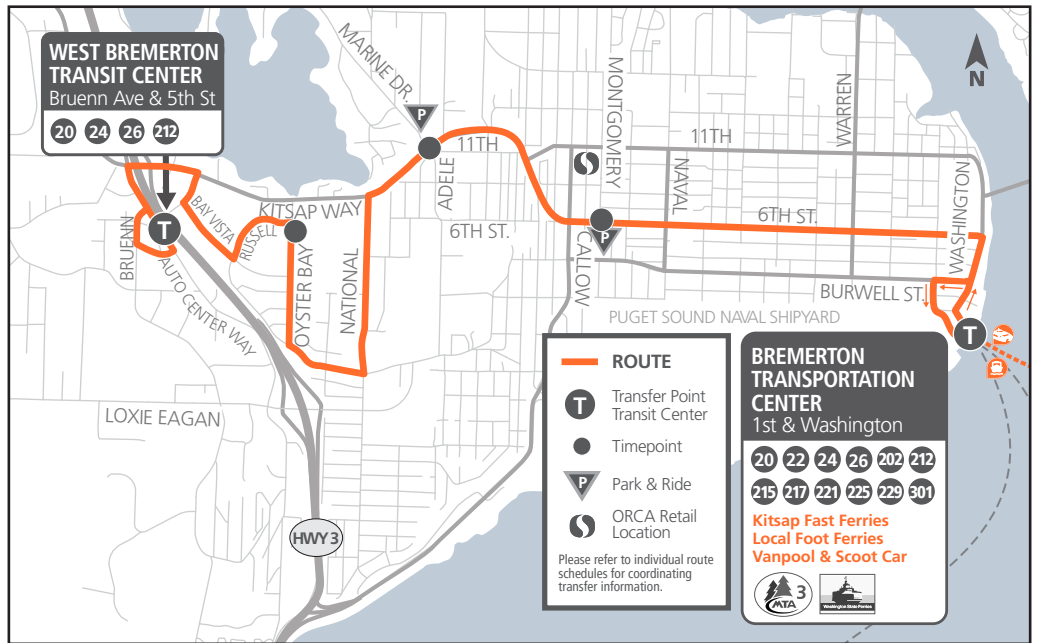

Bay Vista

**Temporarily
Reduced Service
Effective April 1, 2020**

#26 Bay Vista – Temporarily Reduced Service MONDAY - FRIDAY | Departure Times

T Bremerton Transportation Center	6th & Montgomery	Kitsap Way & Marine Drive	Russell Road & Oyster Bay	T West Bremerton Transit Center	Russell Road & Oyster Bay	Kitsap Way & Marine Drive	6th & Montgomery	T Bremerton Transportation Center
AM 8:30	AM 8:35	AM 8:38	AM 8:44	AM 9:00	AM 9:04	AM 9:10	AM 9:13	AM 9:25
9:30	9:35	9:38	9:44	10:00	10:04	10:10	10:13	10:25
10:30	10:35	10:38	10:44	11:00	11:04	11:10	11:13	11:25
11:30	11:35	11:38	11:44	PM 12:00	PM 12:04	PM 12:10	PM 12:13	PM 12:25
PM 12:30	PM 12:35	PM 12:38	PM 12:44	1:00	1:04	1:10	1:13	1:25
1:30	1:35	1:38	1:44	2:00	2:04	2:10	2:13	2:25
2:30	2:35	2:38	2:44	3:00	3:04	3:10	3:13	3:25
3:30	3:35	3:38	3:44	4:00	4:04	4:10	4:13	4:25
*4:05	#26 Ferry-Take-Home			---	---	---	---	---
4:30	4:35	4:38	4:44	4:57	5:04	5:10	5:13	5:25
5:30	5:25	5:28	5:34	6:00	---	---	---	---
*6:35	#26 Ferry-Take-Home			---	---	---	---	---

For alternate service, Route 202 provides express service along 6th Street and Kitsap Way between Washington to Hwy 3.

* Makes connections with WSF

Ferry-Take-Home buses will depart after the ferry arrives and passengers have loaded. Buses will drop passengers only along the route(s) indicated, at the bus stop nearest their home. There are some exceptions where routes overlap or there are no bus stops. Buses may deviate from the normal route to speed delivery of a passenger to a marked stop. Ferry-Take-Home buses do not make pickups after departing the BTC.