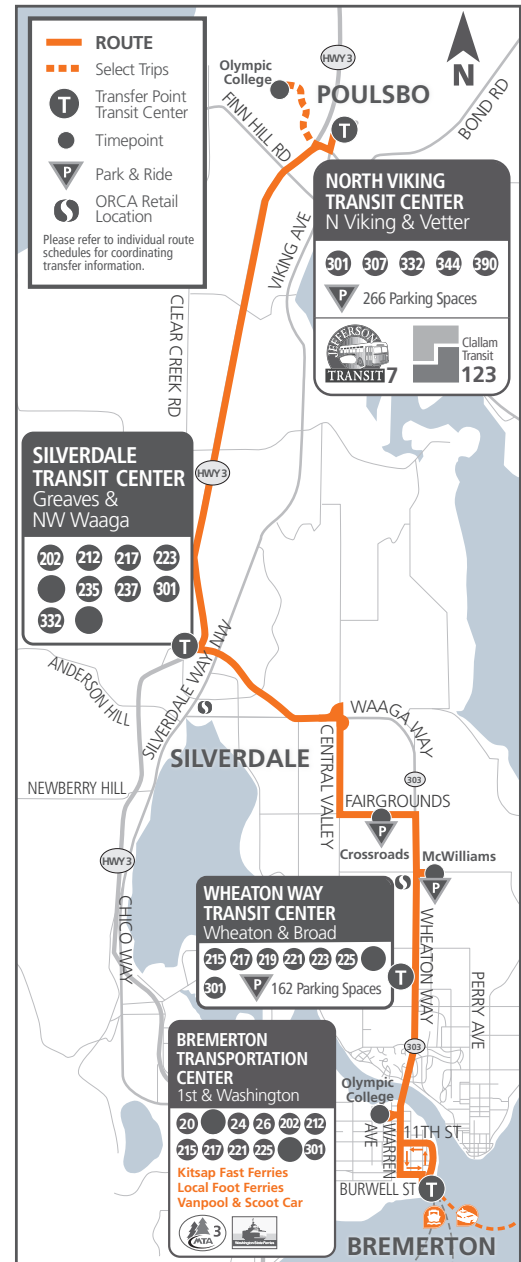

#301 North Kitsap Fast Ferry Express Temporarily Reduced Service

MONDAY - FRIDAY – POULSBO to BREMERTON *Southbound*

North Viking Transit Center	*Silverdale Transit Center	*Crossroads Park & Ride	McWilliams Park & Ride	(BAY 1) Wheaton Way Transit Center	Bremerton Transportation Center	Kitsap Fast Ferry Departs
AM 4:25	AM 4:36	AM 4:45	AM 4:50	AM 4:55	AM 5:05	AM 5:25
5:45	5:56	6:05	6:10	6:15	6:25	6:45
7:00	7:11	7:21	7:26	7:31	7:41	8:05
PM 1:10	PM 1:21	PM 1:31	PM 1:35	PM 1:40	PM 1:53	PM 2:05
2:20	2:31	2:41	2:45	2:50	3:03	3:15
3:30	3:41	3:51	3:56	4:01	4:15	4:30
4:44	4:57	5:07	5:12	5:17	5:30	5:45
6:14	6:27	6:37	6:41	6:45	6:55	7:05

MONDAY - FRIDAY – BREMERTON to POULSBO *Northbound*

Kitsap Fast Ferry Arrives	Bremerton Transportation Center	(BAY 2) Wheaton Way Transit Center	*McWilliams Park & Ride	*Crossroads Park & Ride	Silverdale Transit Center	North Viking Transit Center
AM 6:35	AM 6:44	AM 6:52	AM 6:57	AM 7:01	AM 7:10	AM 7:22
7:55	8:00	8:13	8:17	8:22	8:31	8:43
9:10	9:15	9:27	9:31	9:35	9:44	9:57
PM 3:10	PM 3:17	PM 3:29	PM 3:34	PM 3:38	PM 3:47	PM 3:59
4:25	4:32	4:47	4:55	4:59	5:10	5:23
5:40	5:48	5:57	6:03	6:08	6:18	6:30
6:55	7:03	7:11	7:17	7:20	7:30	7:42

SATURDAY

North Viking Transit Center	*Silverdale Transit Center	*Crossroads Park & Ride	McWilliams Park & Ride	(BAY 1) Wheaton Way Transit Center	Depart Bremerton Transportation Center	(BAY 2) Wheaton Way Transit Center	*McWilliams Park & Ride	*Crossroads Park & Ride	Silverdale Transit Center	North Viking Transit Center
AM 8:10	AM 8:22	AM 8:34	AM 8:39	AM 8:45	AM 9:05	AM 9:20	AM 9:26	AM 9:31	AM 9:43	AM 9:55
10:05	10:17	10:29	10:34	10:40	11:10	11:25	11:31	11:36	11:48	PM 12:00
11:00	11:12	11:24	11:29	11:35	12:15	PM 12:30	PM 12:36	PM 12:41	PM 12:53	1:05
PM 12:10	PM 12:22	PM 12:34	PM 12:39	PM 12:45	1:30	1:45	1:51	1:56	2:08	2:20
1:15	1:27	1:39	1:44	1:50	2:40	2:55	3:01	3:06	3:18	3:30
3:40	3:52	4:04	4:09	4:15	4:55	5:10	5:16	5:21	5:33	5:45
5:45	5:57	6:09	6:14	6:20	6:42	6:57	7:03	7:08	7:20	7:32

* Route 301 will serve all stops on Central Valley Road and Fairgrounds Road.

Scheduled times are not inclusive of holidays—view special holiday sailings online at KitsapTransit.com