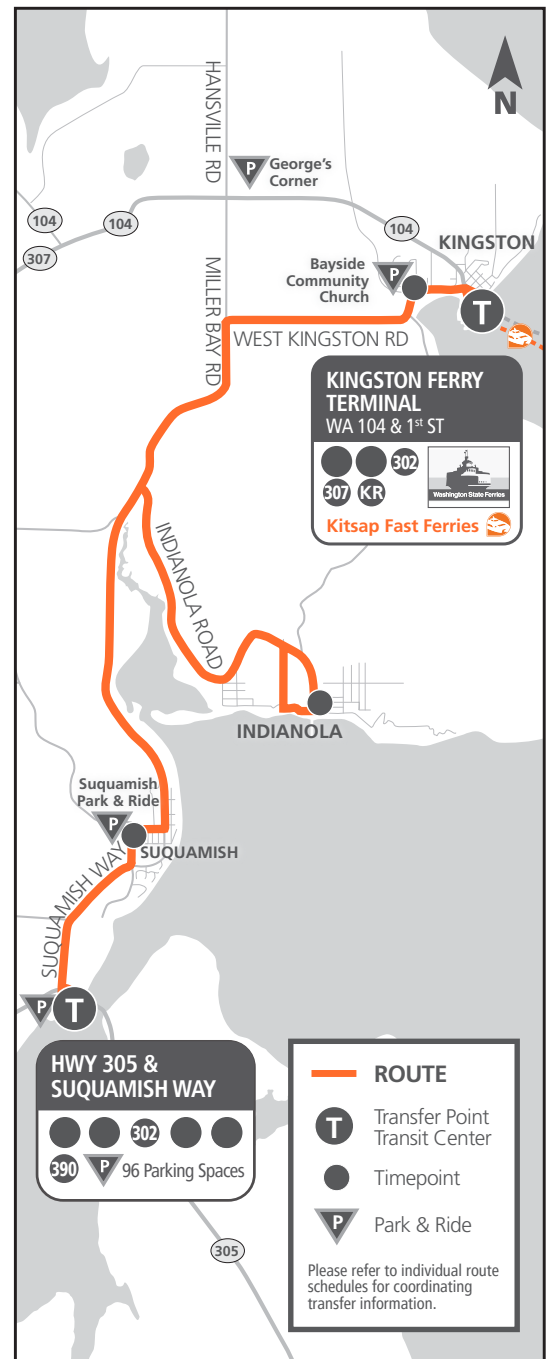

## Kingston/Suquamish Fast Ferry

**Temporarily  
Reduced Service  
Effective April 1, 2020**

### #302 Kingston/Suquamish Fast Ferry Temporarily Reduced Service

#### SUQUAMISH TO KINGSTON – Northbound MONDAY - FRIDAY

Hwy. 305 & Suquamish Way	Suquamish Park & Ride	Indianola Club House	Bayside Church Park & Ride	Kingston Ferry Terminal	<i>Kingston Fast Ferry Departs</i>
AM 4:30	AM 4:35	AM 4:50	AM 5:04	AM 5:10	AM 5:25
6:10	6:15	6:30	6:44	6:50	7:05
7:48	7:53	8:08	8:24	8:30	8:45
<b>PM 1:40</b>	<b>PM 1:45</b>	<b>PM 2:00</b>	<b>PM 2:14</b>	<b>PM 2:20</b>	<b>PM 2:35</b>
3:20	3:25	3:40	3:54	4:00	4:15
5:00	5:05	5:20	5:34	5:40	5:55

#### KINGSTON TO SUQUAMISH – Southbound MONDAY - FRIDAY

<i>Kingston Fast Ferry Arrives</i>	Kingston Ferry Terminal	Bayside Church Park & Ride	Indianola Club House	Suquamish Park & Ride	Hwy. 305 & Suquamish Way
AM 6:54	AM 7:02	AM 7:07	AM 7:24	AM 7:39	AM 7:44
8:34	8:42	8:47	9:02	9:17	9:22
11:24	11:30	11:34	11:48	11:58	<b>PM 12:02</b>
<b>PM 4:04</b>	<b>PM 4:12</b>	<b>PM 4:17</b>	<b>PM 4:34</b>	<b>PM 4:49</b>	<b>4:54</b>
5:44	5:52	5:57	6:12	6:27	6:32
7:24	7:32	7:36	7:50	8:03	8:08