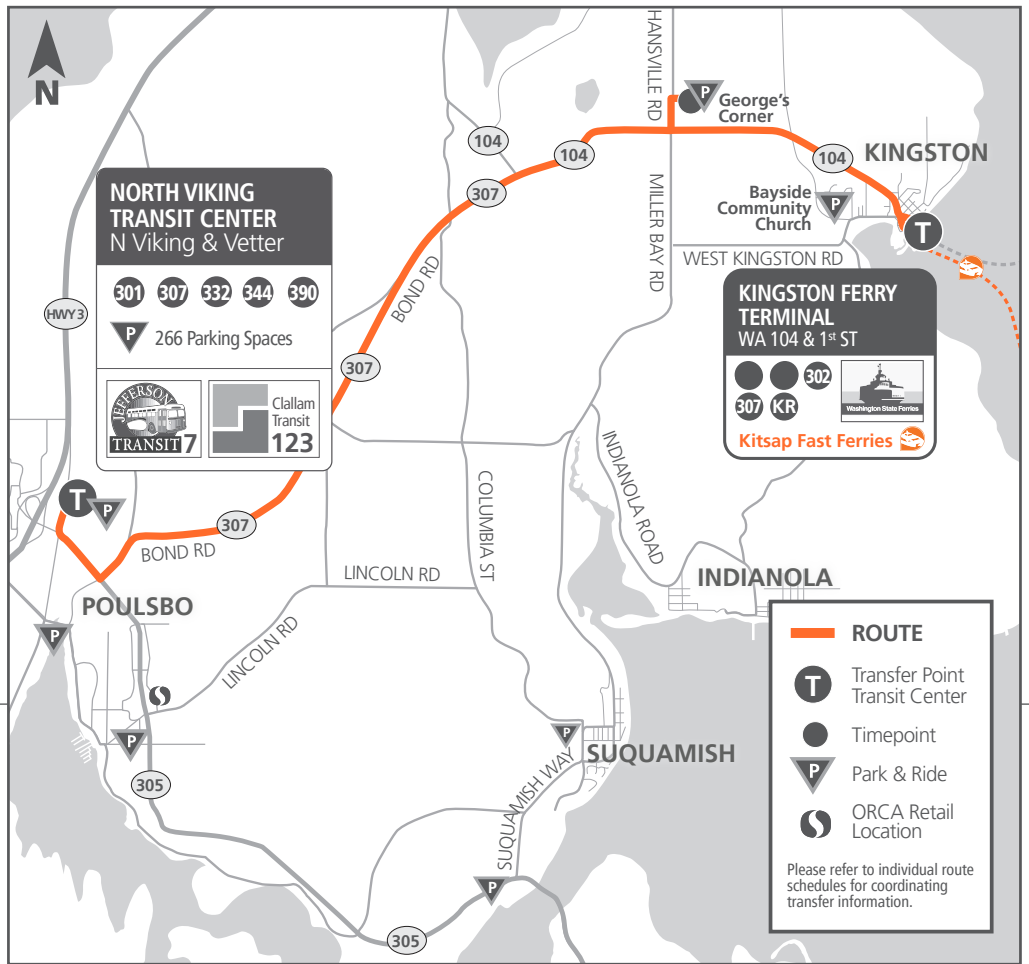

## Kingston/North Viking Fast Ferry Express

**Temporarily  
Reduced Service**  
Effective April 1, 2020

### POULSBO TO KINGSTON – Northbound

North Viking Transit Center	George's Corner Park & Ride	Kingston Ferry Terminal	Kingston Fast Ferry Departs
AM 4:50	AM 5:03	AM 5:10	AM 5:25
6:28	6:43	6:50	7:05
8:09	8:23	8:30	8:45
<b>PM 1:54</b>	<b>PM 2:10</b>	<b>PM 2:20</b>	<b>PM 2:35</b>
3:32	3:50	4:00	4:15
5:15	5:31	5:40	5:55

### KINGSTON TO POULSBO – Southbound

Kingston Fast Ferry Arrives	Kingston Ferry Terminal	George's Corner Park & Ride	North Viking Transit Center
AM 6:54	AM 7:02	AM 7:09	AM 7:23
8:34	8:42	8:49	9:02
11:24	11:30	11:37	11:50
<b>PM 4:04</b>	<b>PM 4:12</b>	<b>PM 4:18</b>	<b>4:35</b>
5:44	5:52	6:03	6:25
7:24	7:32	7:41	7:54

### Track Your Ride

See the current location of our buses and ferries with the Kitsap Transit Tracker App by DoubleMap. [kitsaptransit.com/TrackMyRide](https://www.kitsaptransit.com/TrackMyRide)